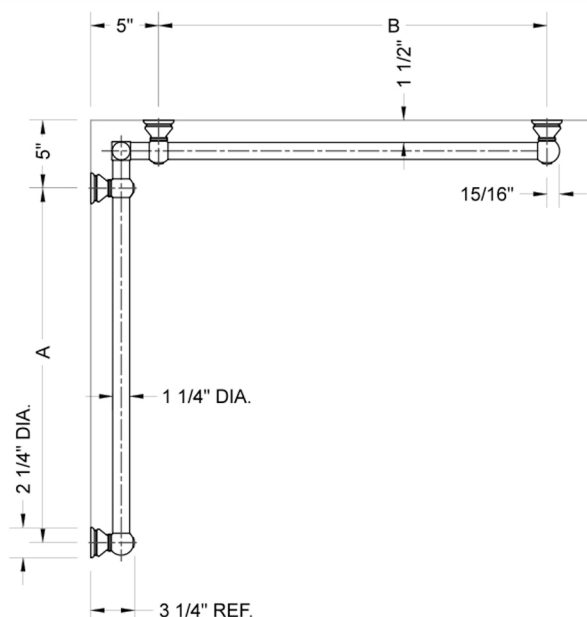

## G30 24" x 60" Inside Corner Grab Bar

Model #: **G30-24-60-IC-**

### FEATURES:

- Structurally engineered 90° angle
- ADA compliant when properly installed
- Horizontal section can be used as towel bar
- Style options to complement all collections
- Optional handshower sliders can be added to either bar only upon initial order
- All grab bars can be custom sized. Contact JACLO for pricing & availability
- BAR WILL BE 5" LONGER THAN LISTED LENGTH FROM CENTER OF OUTSIDE POST TO WALL
- \*NOTE: GRAB BARS OVER 32" REQUIRE A MIDDLE POST
- NOT AVAILABLE in PG or SG. For large quantity orders, please contact [hospitality@jaclo.com](mailto:hospitality@jaclo.com)

### SPECIFICATION DRAWING:

BRASS LUXURY GRAB BAR							
PART. #	DESCRIPTION	A	B	PART. #	DESCRIPTION	A	B
G30-12-12-IC	CENTER OF POST	12"	12"	G30-24-36-IC	CENTER OF POST	24"	36"
G30-12-16-IC	CENTER OF POST	12"	16"	G30-24-48-IC	CENTER OF POST	24"	48"
G30-12-24-IC	CENTER OF POST	12"	24"	G30-24-60-IC	CENTER OF POST	24"	60"
G30-12-32-IC	CENTER OF POST	12"	32"				
				G30-32-32-IC	CENTER OF POST	32"	32"
G30-12-36-IC	CENTER OF POST	12"	36"	G30-32-36-IC	CENTER OF POST	32"	36"
G30-12-48-IC	CENTER OF POST	12"	48"	G30-32-48-IC	CENTER OF POST	32"	48"
G30-12-60-IC	CENTER OF POST	12"	60"	G30-32-60-IC	CENTER OF POST	32"	60"
G30-16-16-IC	CENTER OF POST	16"	16"	G30-36-36-IC	CENTER OF POST	36"	36"
G30-16-24-IC	CENTER OF POST	16"	24"	G30-36-48-IC	CENTER OF POST	36"	48"
G30-16-32-IC	CENTER OF POST	16"	32"	G30-36-60-IC	CENTER OF POST	36"	60"
G30-16-36-IC	CENTER OF POST	16"	36"	G30-48-48-IC	CENTER OF POST	48"	48"
G30-16-48-IC	CENTER OF POST	16"	48"	G30-48-60-IC	CENTER OF POST	48"	60"
G30-16-60-IC	CENTER OF POST	16"	60"				
				G30-60-60-IC	CENTER OF POST	60"	60"
G30-24-24-IC	CENTER OF POST	24"	24"				
G30-24-32-IC	CENTER OF POST	24"	32"				