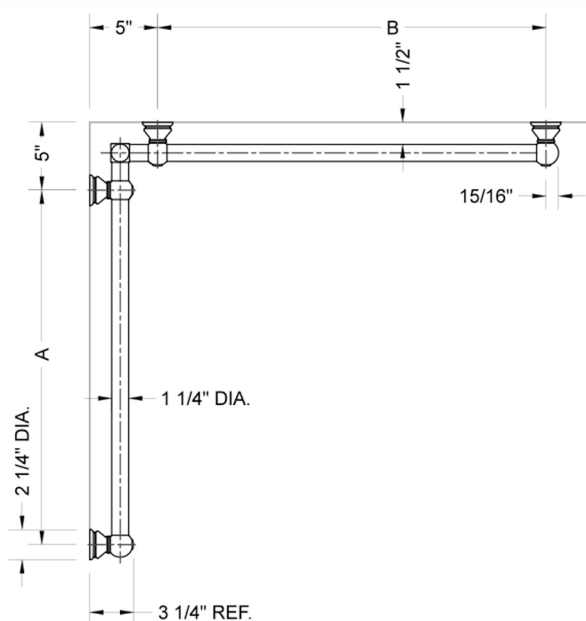

## G30 24" x 48" Inside Corner Grab Bar

Model #: **G30-24-48-IC-**

### FEATURES:

- Structurally engineered 90° angle
- ADA compliant when properly installed
- Horizontal section can be used as towel bar
- Style options to complement all collections
- Optional handshower sliders can be added to either bar only upon initial order
- All grab bars can be custom sized. Contact JACLO for pricing & availability
- BAR WILL BE 5" LONGER THAN LISTED LENGTH FROM CENTER OF OUTSIDE POST TO WALL
- \*NOTE: GRAB BARS OVER 32" REQUIRE A MIDDLE POST
- NOT AVAILABLE in PG or SG. For large quantity orders, please contact [hospitality@jaclo.com](mailto:hospitality@jaclo.com)

### SPECIFICATION DRAWING:

BRASS LUXURY GRAB BAR							
PART. #	DESCRIPTION	A	B	PART. #	DESCRIPTION	A	B
G30-12-12-IC	CENTER OF POST	12"	12"	G30-24-36-IC	CENTER OF POST	24"	36"
G30-12-16-IC	CENTER OF POST	12"	16"	G30-24-48-IC	CENTER OF POST	24"	48"
G30-12-24-IC	CENTER OF POST	12"	24"	G30-24-60-IC	CENTER OF POST	24"	60"
G30-12-32-IC	CENTER OF POST	12"	32"				
				G30-32-32-IC	CENTER OF POST	32"	32"
G30-12-36-IC	CENTER OF POST	12"	36"	G30-32-36-IC	CENTER OF POST	32"	36"
G30-12-48-IC	CENTER OF POST	12"	48"	G30-32-48-IC	CENTER OF POST	32"	48"
G30-12-60-IC	CENTER OF POST	12"	60"	G30-32-60-IC	CENTER OF POST	32"	60"
G30-16-16-IC	CENTER OF POST	16"	16"	G30-36-36-IC	CENTER OF POST	36"	36"
G30-16-24-IC	CENTER OF POST	16"	24"	G30-36-48-IC	CENTER OF POST	36"	48"
G30-16-32-IC	CENTER OF POST	16"	32"	G30-36-60-IC	CENTER OF POST	36"	60"
G30-16-36-IC	CENTER OF POST	16"	36"	G30-48-48-IC	CENTER OF POST	48"	48"
G30-16-48-IC	CENTER OF POST	16"	48"	G30-48-60-IC	CENTER OF POST	48"	60"
G30-16-60-IC	CENTER OF POST	16"	60"				
				G30-60-60-IC	CENTER OF POST	60"	60"
G30-24-24-IC	CENTER OF POST	24"	24"				
G30-24-32-IC	CENTER OF POST	24"	32"				