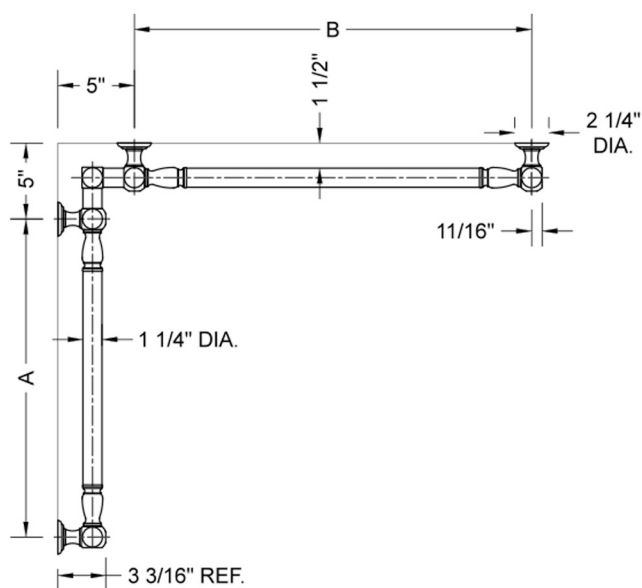

## G20 24" x 36" Inside Corner Grab Bar

Model #: G20-24-36-IC-

### FEATURES:

- ADA compliant when properly installed
- All brass construction, fully polished & plated
- All grab bars can be custom sized. Contact JACLO for pricing & availability
- Optional handshower sliders and toilet paper/wash cloth holders can be added only upon initial order
- Grab bars over 32" REQUIRE a middle post

### SPECIFICATION DRAWING:

BRASS LUXURY GRAB BAR							
PART. #	DESCRIPTION	A	B	PART. #	DESCRIPTION	A	B
G20-12-12-IC	CENTER OF POST	12"	12"	G20-24-36-IC	CENTER OF POST	24"	36"
G20-12-16-IC	CENTER OF POST	12"	16"	G20-24-48-IC	CENTER OF POST	24"	48"
G20-12-24-IC	CENTER OF POST	12"	24"	G20-24-60-IC	CENTER OF POST	24"	60"
G20-12-32-IC	CENTER OF POST	12"	32"				
				G20-32-32-IC	CENTER OF POST	32"	32"
G20-12-36-IC	CENTER OF POST	12"	36"	G20-32-36-IC	CENTER OF POST	32"	36"
G20-12-48-IC	CENTER OF POST	12"	48"	G20-32-48-IC	CENTER OF POST	32"	48"
G20-12-60-IC	CENTER OF POST	12"	60"	G20-32-60-IC	CENTER OF POST	32"	60"
G20-16-16-IC	CENTER OF POST	16"	16"	G20-36-36-IC	CENTER OF POST	36"	36"
G20-16-24-IC	CENTER OF POST	16"	24"	G20-36-48-IC	CENTER OF POST	36"	48"
G20-16-32-IC	CENTER OF POST	16"	32"	G20-36-60-IC	CENTER OF POST	36"	60"
G20-16-36-IC	CENTER OF POST	16"	36"	G20-48-48-IC	CENTER OF POST	48"	48"
G20-16-48-IC	CENTER OF POST	16"	48"	G20-48-60-IC	CENTER OF POST	48"	60"
G20-16-60-IC	CENTER OF POST	16"	60"				
				G20-60-60-IC	CENTER OF POST	60"	60"
G20-24-24-IC	CENTER OF POST	24"	24"				
G20-24-32-IC	CENTER OF POST	24"	32"				