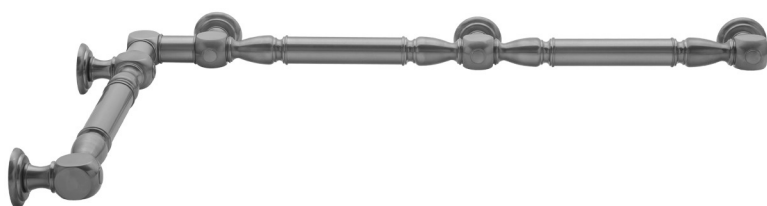

## G20 24" x 36" Inside Corner Grab Bar

Model #: G20-24-36-IC-

### FEATURES:

- ADA compliant when properly installed
- All brass construction, fully polished & plated
- All grab bars can be custom sized. Contact JACLO for pricing & availability
- Optional handshower sliders and toilet paper/wash cloth holders can be added only upon initial order
- Grab bars over 32" REQUIRE a middle post

### AVAILABLE FINISHES:

Polished Chrome (PCH)	Satin Chrome (SC)	Bronze Umber (BU)
Satin Nickel (SN)	Pewter (PEW)	Caramel Bronze (CB)
Polished Nickel (PN)	Antique Brass (AB)	Antique Copper (ACU)
Oil-Rubbed Bronze (ORB)	Polished Brass (PB)	Polished Copper (PCU)
Vintage Bronze (VB)	Satin Brass (SB)	Matte Black (MBK)
Satin Gold (SG)	Polished Gold (PG)	Black Nickel (BKN)
White (WH)	Unlacquered Brass (ULB)	Satin Cooper (SCU)
Almond (ALD)	Amber (AMB)	Azure Blue (AZB)
Coral (COR)	Mint Green (GRN)	Stone Grey (GRY)
Lilac (LAC)	Light Blue (LBL)	Limon (LIM)
Plum (PLM)	Pink (PNK)	Red (RED)
Graphite (GPH)	Aged Unlacquered Brass (AUB)	