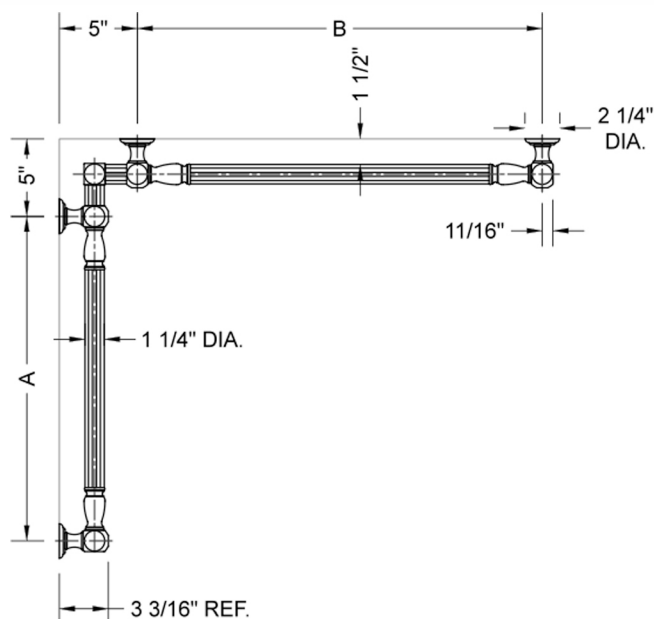

G21 24" x 48" Inside Corner Grab Bar

Model #: **G21-24-48-IC-**

FEATURES:

- Structurally engineered 90° angle
- ADA compliant when properly installed
- Horizontal section can be used as towel bar
- Style options to complement all collections
- Optional handshower sliders can be added to either bar only upon initial order
- All grab bars can be custom sized. Contact JACLO for pricing & availability
- BAR WILL BE 5" LONGER THAN LISTED LENGTH FROM CENTER OF OUTSIDE POST TO WALL
- *NOTE: GRAB BARS OVER 32" REQUIRE A MIDDLE POST
- NOT AVAILABLE in PG or SG. For large quantity orders, please contact hospitality@jaclo.com

SPECIFICATION DRAWING:

BRASS LUXURY GRAB BAR							
PART. #	DESCRIPTION	A	B	PART. #	DESCRIPTION	A	B
G21-12-12-IC	CENTER OF POST	12"	12"	G21-24-36-IC	CENTER OF POST	24"	36"
G21-12-16-IC	CENTER OF POST	12"	16"	G21-24-48-IC	CENTER OF POST	24"	48"
G21-12-24-IC	CENTER OF POST	12"	24"	G21-24-60-IC	CENTER OF POST	24"	60"
G21-12-32-IC	CENTER OF POST	12"	32"				
				G21-32-32-IC	CENTER OF POST	32"	32"
G21-12-36-IC	CENTER OF POST	12"	36"	G21-32-36-IC	CENTER OF POST	32"	36"
G21-12-48-IC	CENTER OF POST	12"	48"	G21-32-48-IC	CENTER OF POST	32"	48"
G21-12-60-IC	CENTER OF POST	12"	60"	G21-32-60-IC	CENTER OF POST	32"	60"
G21-16-16-IC	CENTER OF POST	16"	16"	G21-36-36-IC	CENTER OF POST	36"	36"
G21-16-24-IC	CENTER OF POST	16"	24"	G21-36-48-IC	CENTER OF POST	36"	48"
G21-16-32-IC	CENTER OF POST	16"	32"	G21-36-60-IC	CENTER OF POST	36"	60"
G21-16-36-IC	CENTER OF POST	16"	36"	G21-48-48-IC	CENTER OF POST	48"	48"
G21-16-48-IC	CENTER OF POST	16"	48"	G21-48-60-IC	CENTER OF POST	48"	60"
G21-16-60-IC	CENTER OF POST	16"	60"				
				G21-60-60-IC	CENTER OF POST	60"	60"
G21-24-24-IC	CENTER OF POST	24"	24"				
G21-24-32-IC	CENTER OF POST	24"	32"				