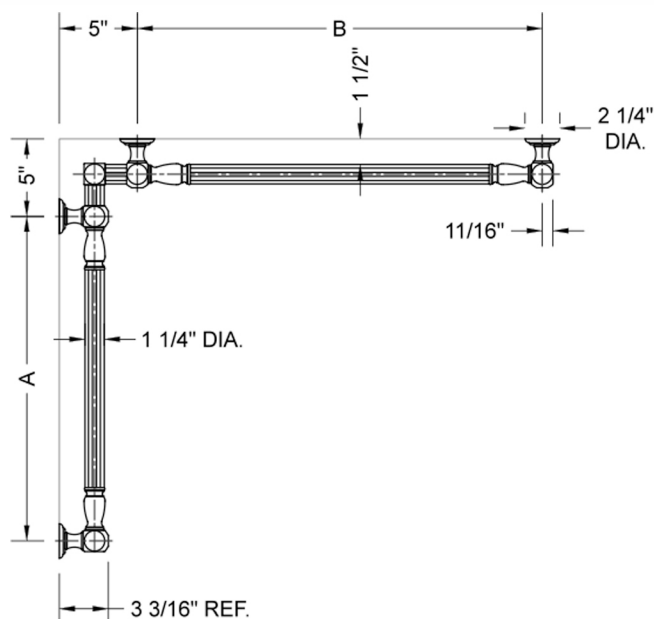

## G21 24" x 36" Inside Corner Grab Bar

Model #: **G21-24-36-IC-**

### FEATURES:

- Structurally engineered 90° angle
- ADA compliant when properly installed
- Horizontal section can be used as towel bar
- Style options to complement all collections
- Optional handshower sliders can be added to either bar only upon initial order
- All grab bars can be custom sized. Contact JACLO for pricing & availability
- BAR WILL BE 5" LONGER THAN LISTED LENGTH FROM CENTER OF OUTSIDE POST TO WALL
- \*NOTE: GRAB BARS OVER 32" REQUIRE A MIDDLE POST
- NOT AVAILABLE in PG or SG. For large quantity orders, please contact [hospitality@jaclo.com](mailto:hospitality@jaclo.com)

### SPECIFICATION DRAWING:

BRASS LUXURY GRAB BAR							
PART. #	DESCRIPTION	A	B	PART. #	DESCRIPTION	A	B
G21-12-12-IC	CENTER OF POST	12"	12"	G21-24-36-IC	CENTER OF POST	24"	36"
G21-12-16-IC	CENTER OF POST	12"	16"	G21-24-48-IC	CENTER OF POST	24"	48"
G21-12-24-IC	CENTER OF POST	12"	24"	G21-24-60-IC	CENTER OF POST	24"	60"
G21-12-32-IC	CENTER OF POST	12"	32"				
				G21-32-32-IC	CENTER OF POST	32"	32"
G21-12-36-IC	CENTER OF POST	12"	36"	G21-32-36-IC	CENTER OF POST	32"	36"
G21-12-48-IC	CENTER OF POST	12"	48"	G21-32-48-IC	CENTER OF POST	32"	48"
G21-12-60-IC	CENTER OF POST	12"	60"	G21-32-60-IC	CENTER OF POST	32"	60"
G21-16-16-IC	CENTER OF POST	16"	16"	G21-36-36-IC	CENTER OF POST	36"	36"
G21-16-24-IC	CENTER OF POST	16"	24"	G21-36-48-IC	CENTER OF POST	36"	48"
G21-16-32-IC	CENTER OF POST	16"	32"	G21-36-60-IC	CENTER OF POST	36"	60"
G21-16-36-IC	CENTER OF POST	16"	36"	G21-48-48-IC	CENTER OF POST	48"	48"
G21-16-48-IC	CENTER OF POST	16"	48"	G21-48-60-IC	CENTER OF POST	48"	60"
G21-16-60-IC	CENTER OF POST	16"	60"				
				G21-60-60-IC	CENTER OF POST	60"	60"
G21-24-24-IC	CENTER OF POST	24"	24"				
G21-24-32-IC	CENTER OF POST	24"	32"				