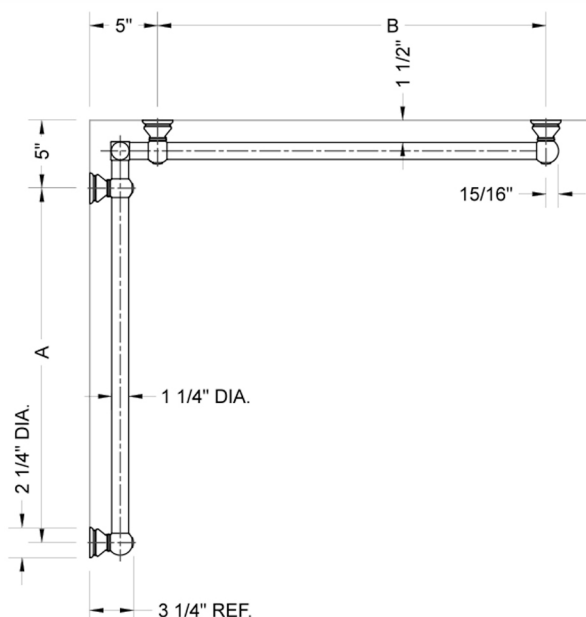

G30 24" x 36" Inside Corner Grab Bar

Model #: **G30-24-36-IC-**

FEATURES:

- Structurally engineered 90° angle
- ADA compliant when properly installed
- Horizontal section can be used as towel bar
- Style options to complement all collections
- Optional handshower sliders can be added to either bar only upon initial order
- All grab bars can be custom sized. Contact JACLO for pricing & availability
- BAR WILL BE 5" LONGER THAN LISTED LENGTH FROM CENTER OF OUTSIDE POST TO WALL
- *NOTE: GRAB BARS OVER 32" REQUIRE A MIDDLE POST
- NOT AVAILABLE in PG or SG. For large quantity orders, please contact hospitality@jaclo.com

SPECIFICATION DRAWING:

BRASS LUXURY GRAB BAR							
PART. #	DESCRIPTION	A	B	PART. #	DESCRIPTION	A	B
G30-12-12-IC	CENTER OF POST	12"	12"	G30-24-36-IC	CENTER OF POST	24"	36"
G30-12-16-IC	CENTER OF POST	12"	16"	G30-24-48-IC	CENTER OF POST	24"	48"
G30-12-24-IC	CENTER OF POST	12"	24"	G30-24-60-IC	CENTER OF POST	24"	60"
G30-12-32-IC	CENTER OF POST	12"	32"				
				G30-32-32-IC	CENTER OF POST	32"	32"
G30-12-36-IC	CENTER OF POST	12"	36"	G30-32-36-IC	CENTER OF POST	32"	36"
G30-12-48-IC	CENTER OF POST	12"	48"	G30-32-48-IC	CENTER OF POST	32"	48"
G30-12-60-IC	CENTER OF POST	12"	60"	G30-32-60-IC	CENTER OF POST	32"	60"
G30-16-16-IC	CENTER OF POST	16"	16"	G30-36-36-IC	CENTER OF POST	36"	36"
G30-16-24-IC	CENTER OF POST	16"	24"	G30-36-48-IC	CENTER OF POST	36"	48"
G30-16-32-IC	CENTER OF POST	16"	32"	G30-36-60-IC	CENTER OF POST	36"	60"
G30-16-36-IC	CENTER OF POST	16"	36"	G30-48-48-IC	CENTER OF POST	48"	48"
G30-16-48-IC	CENTER OF POST	16"	48"	G30-48-60-IC	CENTER OF POST	48"	60"
G30-16-60-IC	CENTER OF POST	16"	60"				
				G30-60-60-IC	CENTER OF POST	60"	60"
G30-24-24-IC	CENTER OF POST	24"	24"				
G30-24-32-IC	CENTER OF POST	24"	32"				