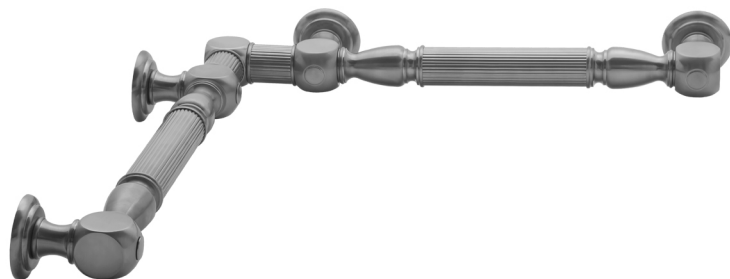

G21 24" x 24" Inside Corner Grab Bar

Model #: **G21-24-24-IC-**

FEATURES:

- Structurally engineered 90° angle
- ADA compliant when properly installed
- Horizontal section can be used as towel bar
- Style options to complement all collections
- Optional handshower sliders can be added to either bar only upon initial order
- All grab bars can be custom sized. Contact JACLO for pricing & availability
- BAR WILL BE 5" LONGER THAN LISTED LENGTH FROM CENTER OF OUTSIDE POST TO WALL
- *NOTE: GRAB BARS OVER 32" REQUIRE A MIDDLE POST
- NOT AVAILABLE in PG or SG. For large quantity orders, please contact hospitality@jaclo.com

AVAILABLE FINISHES:

Polished Chrome (PCH)	Satin Chrome (SC)	Bronze Umber (BU)
Satin Nickel (SN)	Pewter (PEW)	Caramel Bronze (CB)
Polished Nickel (PN)	Antique Brass (AB)	Antique Copper (ACU)
Oil-Rubbed Bronze (ORB)	Polished Brass (PB)	Polished Copper (PCU)
Vintage Bronze (VB)	Satin Brass (SB)	Matte Black (MBK)
Satin Gold (SG)	Polished Gold (PG)	Black Nickel (BKN)
White (WH)	Unlacquered Brass (ULB)	Satin Cooper (SCU)
Almond (ALD)	Amber (AMB)	Azure Blue (AZB)
Coral (COR)	Mint Green (GRN)	Stone Grey (GRY)
Lilac (LAC)	Light Blue (LBL)	Limon (LIM)
Plum (PLM)	Pink (PNK)	Red (RED)
Graphite (GPH)	Aged Unlacquered Brass (AUB)	