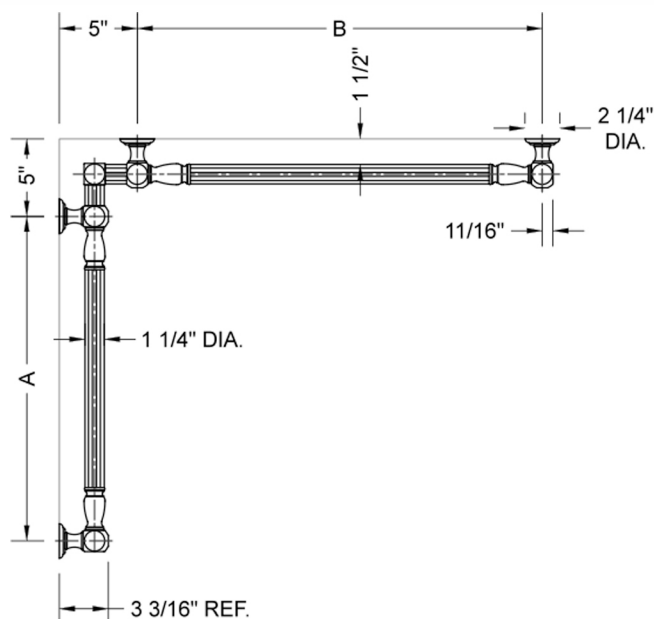

G21 24" x 24" Inside Corner Grab Bar

Model #: **G21-24-24-IC-**

FEATURES:

- Structurally engineered 90° angle
- ADA compliant when properly installed
- Horizontal section can be used as towel bar
- Style options to complement all collections
- Optional handshower sliders can be added to either bar only upon initial order
- All grab bars can be custom sized. Contact JACLO for pricing & availability
- BAR WILL BE 5" LONGER THAN LISTED LENGTH FROM CENTER OF OUTSIDE POST TO WALL
- *NOTE: GRAB BARS OVER 32" REQUIRE A MIDDLE POST
- NOT AVAILABLE in PG or SG. For large quantity orders, please contact hospitality@jaclo.com

SPECIFICATION DRAWING:

BRASS LUXURY GRAB BAR							
PART. #	DESCRIPTION	A	B	PART. #	DESCRIPTION	A	B
G21-12-12-IC	CENTER OF POST	12"	12"	G21-24-36-IC	CENTER OF POST	24"	36"
G21-12-16-IC	CENTER OF POST	12"	16"	G21-24-48-IC	CENTER OF POST	24"	48"
G21-12-24-IC	CENTER OF POST	12"	24"	G21-24-60-IC	CENTER OF POST	24"	60"
G21-12-32-IC	CENTER OF POST	12"	32"				
				G21-32-32-IC	CENTER OF POST	32"	32"
G21-12-36-IC	CENTER OF POST	12"	36"	G21-32-36-IC	CENTER OF POST	32"	36"
G21-12-48-IC	CENTER OF POST	12"	48"	G21-32-48-IC	CENTER OF POST	32"	48"
G21-12-60-IC	CENTER OF POST	12"	60"	G21-32-60-IC	CENTER OF POST	32"	60"
G21-16-16-IC	CENTER OF POST	16"	16"	G21-36-36-IC	CENTER OF POST	36"	36"
G21-16-24-IC	CENTER OF POST	16"	24"	G21-36-48-IC	CENTER OF POST	36"	48"
G21-16-32-IC	CENTER OF POST	16"	32"	G21-36-60-IC	CENTER OF POST	36"	60"
G21-16-36-IC	CENTER OF POST	16"	36"	G21-48-48-IC	CENTER OF POST	48"	48"
G21-16-48-IC	CENTER OF POST	16"	48"	G21-48-60-IC	CENTER OF POST	48"	60"
G21-16-60-IC	CENTER OF POST	16"	60"				
				G21-60-60-IC	CENTER OF POST	60"	60"
G21-24-24-IC	CENTER OF POST	24"	24"				
G21-24-32-IC	CENTER OF POST	24"	32"				