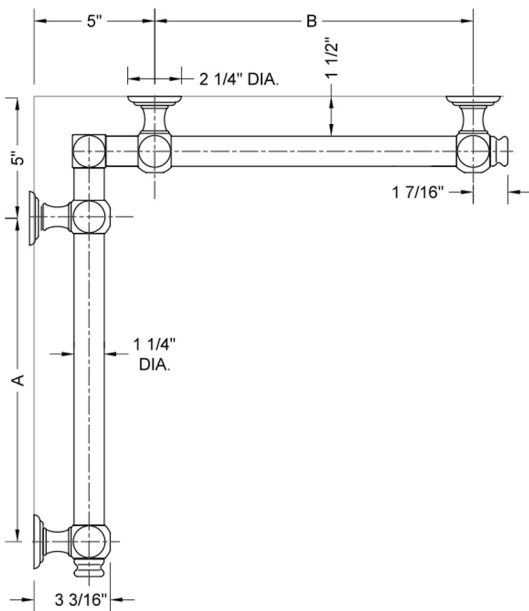

G60 24" x 24" Inside Corner Grab Bar

Model #: G60-24-24-IC-

FEATURES:

- Structurally engineered 90° angle
- ADA compliant when properly installed
- Horizontal section can be used as towel bar
- Style options to complement all collections
- Optional handshower sliders can be added to either bar only upon initial order
- All grab bars can be custom sized. Contact JACLO for pricing & availability
- BAR WILL BE 5" LONGER THAN LISTED LENGTH FROM CENTER OF OUTSIDE POST TO WALL
- *NOTE: GRAB BARS OVER 32" REQUIRE A MIDDLE POST
- NOT AVAILABLE in PG or SG. For large quantity orders, please contact hospitality@jaclo.com

SPECIFICATION DRAWING:

BRASS LUXURY GRAB BAR							
PART #	DESCRIPTION	A	B	PART #	DESCRIPTION	A	B
G60-12-12-IC	CENTER OF POST	12"	12"	G60-24-36-IC	CENTER OF POST	24"	36"
G60-12-16-IC	CENTER OF POST	12"	16"	G60-24-48-IC	CENTER OF POST	24"	48"
G60-12-24-IC	CENTER OF POST	12"	24"	G60-24-60-IC	CENTER OF POST	24"	60"
G60-12-32-IC	CENTER OF POST	12"	32"				
				G60-32-32-IC	CENTER OF POST	32"	32"
G60-12-36-IC	CENTER OF POST	12"	36"	G60-32-36-IC	CENTER OF POST	32"	36"
G60-12-48-IC	CENTER OF POST	12"	48"	G60-32-48-IC	CENTER OF POST	32"	48"
G60-12-60-IC	CENTER OF POST	12"	60"	G60-32-60-IC	CENTER OF POST	32"	60"
G60-16-16-IC	CENTER OF POST	16"	16"	G60-36-36-IC	CENTER OF POST	36"	36"
G60-16-24-IC	CENTER OF POST	16"	24"	G60-36-48-IC	CENTER OF POST	36"	48"
G60-16-32-IC	CENTER OF POST	16"	32"	G60-36-60-IC	CENTER OF POST	36"	60"
G60-16-36-IC	CENTER OF POST	16"	36"	G60-48-48-IC	CENTER OF POST	48"	48"
G60-16-48-IC	CENTER OF POST	16"	48"	G60-48-60-IC	CENTER OF POST	48"	60"
G60-16-60-IC	CENTER OF POST	16"	60"				
				G60-60-60-IC	CENTER OF POST	60"	60"
G60-24-24-IC	CENTER OF POST	24"	24"				
G60-24-32-IC	CENTER OF POST	24"	32"				