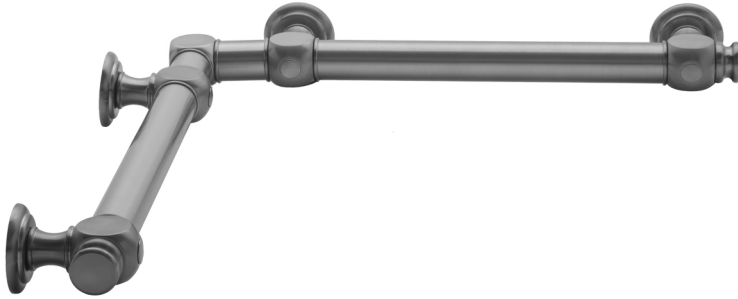

G60 24" x 24" Inside Corner Grab Bar

Model #: G60-24-24-IC-

FEATURES:

- Structurally engineered 90° angle
- ADA compliant when properly installed
- Horizontal section can be used as towel bar
- Style options to complement all collections
- Optional handshower sliders can be added to either bar only upon initial order
- All grab bars can be custom sized. Contact JACLO for pricing & availability
- BAR WILL BE 5" LONGER THAN LISTED LENGTH FROM CENTER OF OUTSIDE POST TO WALL
- *NOTE: GRAB BARS OVER 32" REQUIRE A MIDDLE POST
- NOT AVAILABLE in PG or SG. For large quantity orders, please contact hospitality@jaclo.com

AVAILABLE FINISHES:

Polished Chrome (PCH)	Satin Chrome (SC)	Bronze Umber (BU)
Satin Nickel (SN)	Pewter (PEW)	Caramel Bronze (CB)
Polished Nickel (PN)	Antique Brass (AB)	Antique Copper (ACU)
Oil-Rubbed Bronze (ORB)	Polished Brass (PB)	Polished Copper (PCU)
Vintage Bronze (VB)	Satin Brass (SB)	Matte Black (MBK)
Satin Gold (SG)	Polished Gold (PG)	Black Nickel (BKN)
White (WH)	Unlacquered Brass (ULB)	Satin Cooper (SCU)
Almond (ALD)	Amber (AMB)	Azure Blue (AZB)
Coral (COR)	Mint Green (GRN)	Stone Grey (GRY)
Lilac (LAC)	Light Blue (LBL)	Limon (LIM)
Plum (PLM)	Pink (PNK)	Red (RED)
Graphite (GPH)	Aged Unlacquered Brass (AUB)	