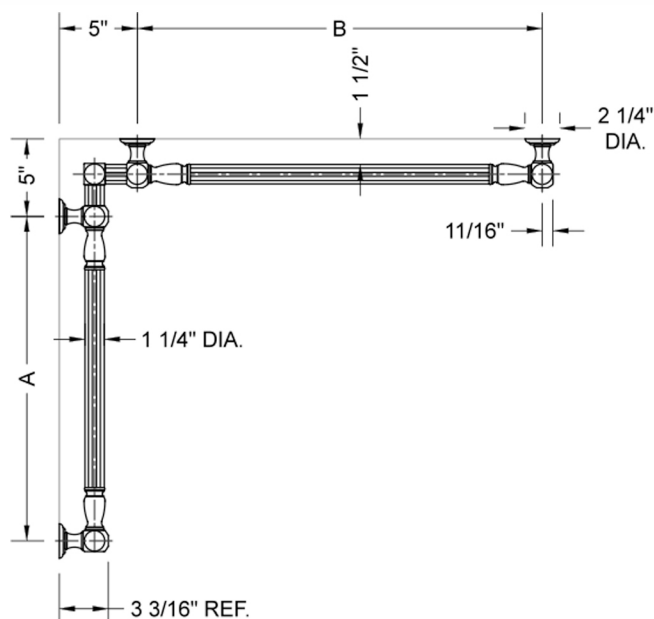

G21 16" x 48" Inside Corner Grab Bar

Model #: **G21-16-48-IC-**

FEATURES:

- Structurally engineered 90° angle
- ADA compliant when properly installed
- Horizontal section can be used as towel bar
- Style options to complement all collections
- Optional handshower sliders can be added to either bar only upon initial order
- All grab bars can be custom sized. Contact JACLO for pricing & availability
- BAR WILL BE 5" LONGER THAN LISTED LENGTH FROM CENTER OF OUTSIDE POST TO WALL
- *NOTE: GRAB BARS OVER 32" REQUIRE A MIDDLE POST
- Grab bars 24" or longer are NOT AVAILABLE in PG or SG. For large quantity orders, please contact hospitality@jaclo.com

SPECIFICATION DRAWING:

BRASS LUXURY GRAB BAR							
PART. #	DESCRIPTION	A	B	PART. #	DESCRIPTION	A	B
G21-12-12-IC	CENTER OF POST	12"	12"	G21-24-36-IC	CENTER OF POST	24"	36"
G21-12-16-IC	CENTER OF POST	12"	16"	G21-24-48-IC	CENTER OF POST	24"	48"
G21-12-24-IC	CENTER OF POST	12"	24"	G21-24-60-IC	CENTER OF POST	24"	60"
G21-12-32-IC	CENTER OF POST	12"	32"				
				G21-32-32-IC	CENTER OF POST	32"	32"
G21-12-36-IC	CENTER OF POST	12"	36"	G21-32-36-IC	CENTER OF POST	32"	36"
G21-12-48-IC	CENTER OF POST	12"	48"	G21-32-48-IC	CENTER OF POST	32"	48"
G21-12-60-IC	CENTER OF POST	12"	60"	G21-32-60-IC	CENTER OF POST	32"	60"
G21-16-16-IC	CENTER OF POST	16"	16"	G21-36-36-IC	CENTER OF POST	36"	36"
G21-16-24-IC	CENTER OF POST	16"	24"	G21-36-48-IC	CENTER OF POST	36"	48"
G21-16-32-IC	CENTER OF POST	16"	32"	G21-36-60-IC	CENTER OF POST	36"	60"
G21-16-36-IC	CENTER OF POST	16"	36"	G21-48-48-IC	CENTER OF POST	48"	48"
G21-16-48-IC	CENTER OF POST	16"	48"	G21-48-60-IC	CENTER OF POST	48"	60"
G21-16-60-IC	CENTER OF POST	16"	60"				
				G21-60-60-IC	CENTER OF POST	60"	60"
G21-24-24-IC	CENTER OF POST	24"	24"				
G21-24-32-IC	CENTER OF POST	24"	32"				