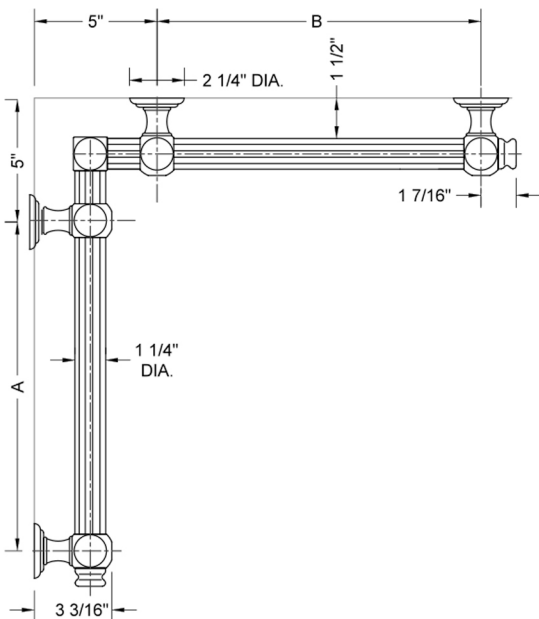

G61 16" x 24" Inside Corner Grab Bar

Model #: G61-16-24-IC-

FEATURES:

- Structurally engineered 90° angle
- ADA compliant when properly installed
- Horizontal section can be used as towel bar
- Style options to complement all collections
- Optional handshower sliders can be added to either bar only upon initial order
- All grab bars can be custom sized. Contact JACLO for pricing & availability
- BAR WILL BE 5" LONGER THAN LISTED LENGTH FROM CENTER OF OUTSIDE POST TO WALL
- *NOTE: GRAB BARS OVER 32" REQUIRE A MIDDLE POST
- Grab bars 24" or longer are NOT AVAILABLE in PG or SG. For large quantity orders, please contact hospitality@jaclo.com

SPECIFICATION DRAWING:

BRASS LUXURY GRAB BAR							
PART. #	DESCRIPTION	A	B	PART. #	DESCRIPTION	A	B
G61-12-12-IC	CENTER OF POST	12"	12"	G61-24-36-IC	CENTER OF POST	24"	36"
G61-12-16-IC	CENTER OF POST	12"	16"	G61-24-48-IC	CENTER OF POST	24"	48"
G61-12-24-IC	CENTER OF POST	12"	24"	G61-24-60-IC	CENTER OF POST	24"	60"
G61-12-32-IC	CENTER OF POST	12"	32"				
				G61-32-32-IC	CENTER OF POST	32"	32"
G61-12-36-IC	CENTER OF POST	12"	36"	G61-32-36-IC	CENTER OF POST	32"	36"
G61-12-48-IC	CENTER OF POST	12"	48"	G61-32-48-IC	CENTER OF POST	32"	48"
G61-12-60-IC	CENTER OF POST	12"	60"	G61-32-60-IC	CENTER OF POST	32"	60"
G61-16-16-IC	CENTER OF POST	16"	16"	G61-36-36-IC	CENTER OF POST	36"	36"
G61-16-24-IC	CENTER OF POST	16"	24"	G61-36-48-IC	CENTER OF POST	36"	48"
G61-16-32-IC	CENTER OF POST	16"	32"	G61-36-60-IC	CENTER OF POST	36"	60"
G61-16-36-IC	CENTER OF POST	16"	36"	G61-48-48-IC	CENTER OF POST	48"	48"
G61-16-48-IC	CENTER OF POST	16"	48"	G61-48-60-IC	CENTER OF POST	48"	60"
G61-16-60-IC	CENTER OF POST	16"	60"				
				G61-60-60-IC	CENTER OF POST	60"	60"
G61-24-24-IC	CENTER OF POST	24"	24"				
G61-24-32-IC	CENTER OF POST	24"	32"				