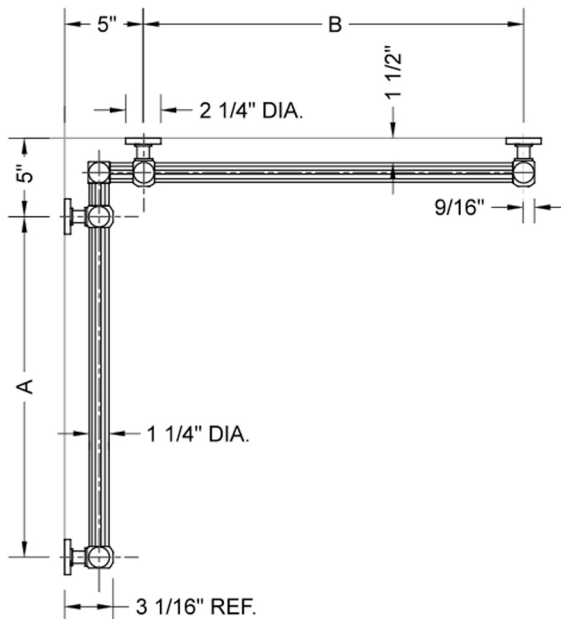

G71 16" x 24" Inside Corner Grab Bar

Model #: G71-16-24-IC-

FEATURES:

- Structurally engineered 90° angle
- ADA compliant when properly installed
- Horizontal section can be used as towel bar
- Style options to complement all collections
- Optional handshower sliders can be added to either bar only upon initial order
- All grab bars can be custom sized. Contact JACLO for pricing & availability
- BAR WILL BE 5" LONGER THAN LISTED LENGTH FROM CENTER OF OUTSIDE POST TO WALL
- *NOTE: GRAB BARS OVER 32" REQUIRE A MIDDLE POST
- Grab bars 24" or longer are NOT AVAILABLE in PG or SG. For large quantity orders, please contact hospitality@jaclo.com

SPECIFICATION DRAWING:

BRASS LUXURY GRAB BAR							
PART. #	DESCRIPTION	A	B	PART. #	DESCRIPTION	A	B
G71-12-12-IC	CENTER OF POST	12"	12"	G71-24-36-IC	CENTER OF POST	24"	36"
G71-12-16-IC	CENTER OF POST	12"	16"	G71-24-48-IC	CENTER OF POST	24"	48"
G71-12-24-IC	CENTER OF POST	12"	24"	G71-24-60-IC	CENTER OF POST	24"	60"
G71-12-32-IC	CENTER OF POST	12"	32"				
				G71-32-32-IC	CENTER OF POST	32"	32"
G71-12-36-IC	CENTER OF POST	12"	36"	G71-32-36-IC	CENTER OF POST	32"	36"
G71-12-48-IC	CENTER OF POST	12"	48"	G71-32-48-IC	CENTER OF POST	32"	48"
G71-12-60-IC	CENTER OF POST	12"	60"	G71-32-60-IC	CENTER OF POST	32"	60"
G71-16-16-IC	CENTER OF POST	16"	16"	G71-36-36-IC	CENTER OF POST	36"	36"
G71-16-24-IC	CENTER OF POST	16"	24"	G71-36-48-IC	CENTER OF POST	36"	48"
G71-16-32-IC	CENTER OF POST	16"	32"	G71-36-60-IC	CENTER OF POST	36"	60"
G71-16-36-IC	CENTER OF POST	16"	36"	G71-48-48-IC	CENTER OF POST	48"	48"
G71-16-48-IC	CENTER OF POST	16"	48"	G71-48-60-IC	CENTER OF POST	48"	60"
G71-16-60-IC	CENTER OF POST	16"	60"				
				G71-60-60-IC	CENTER OF POST	60"	60"
G71-24-24-IC	CENTER OF POST	24"	24"				
G71-24-32-IC	CENTER OF POST	24"	32"				