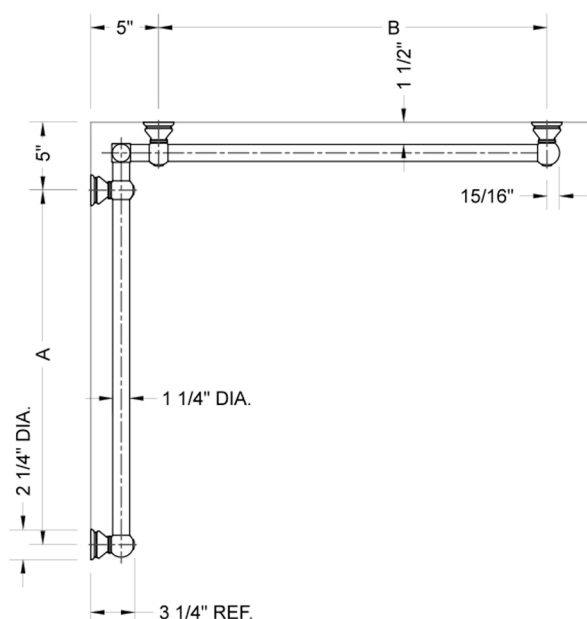

G30 16" x 16" Inside Corner Grab Bar

Model #: G30-16-16-IC-

FEATURES:

- Structurally engineered 90° angle
- ADA compliant when properly installed
- Horizontal section can be used as towel bar
- Style options to complement all collections
- Optional handshower sliders can be added to either bar only upon initial order
- All grab bars can be custom sized. Contact JACLO for pricing & availability
- BAR WILL BE 5" LONGER THAN LISTED LENGTH FROM CENTER OF OUTSIDE POST TO WALL
- *NOTE: GRAB BARS OVER 32" REQUIRE A MIDDLE POST
- Grab bars 24" or longer are NOT AVAILABLE in PG or SG. For large quantity orders, please contact hospitality@jaclo.com

SPECIFICATION DRAWING:

BRASS LUXURY GRAB BAR							
PART. #	DESCRIPTION	A	B	PART. #	DESCRIPTION	A	B
G30-12-12-IC	CENTER OF POST	12"	12"	G30-24-36-IC	CENTER OF POST	24"	36"
G30-12-16-IC	CENTER OF POST	12"	16"	G30-24-48-IC	CENTER OF POST	24"	48"
G30-12-24-IC	CENTER OF POST	12"	24"	G30-24-60-IC	CENTER OF POST	24"	60"
G30-12-32-IC	CENTER OF POST	12"	32"				
				G30-32-32-IC	CENTER OF POST	32"	32"
G30-12-36-IC	CENTER OF POST	12"	36"	G30-32-36-IC	CENTER OF POST	32"	36"
G30-12-48-IC	CENTER OF POST	12"	48"	G30-32-48-IC	CENTER OF POST	32"	48"
G30-12-60-IC	CENTER OF POST	12"	60"	G30-32-60-IC	CENTER OF POST	32"	60"
G30-16-16-IC	CENTER OF POST	16"	16"	G30-36-36-IC	CENTER OF POST	36"	36"
G30-16-24-IC	CENTER OF POST	16"	24"	G30-36-48-IC	CENTER OF POST	36"	48"
G30-16-32-IC	CENTER OF POST	16"	32"	G30-36-60-IC	CENTER OF POST	36"	60"
G30-16-36-IC	CENTER OF POST	16"	36"	G30-48-48-IC	CENTER OF POST	48"	48"
G30-16-48-IC	CENTER OF POST	16"	48"	G30-48-60-IC	CENTER OF POST	48"	60"
G30-16-60-IC	CENTER OF POST	16"	60"				
				G30-60-60-IC	CENTER OF POST	60"	60"
G30-24-24-IC	CENTER OF POST	24"	24"				
G30-24-32-IC	CENTER OF POST	24"	32"				