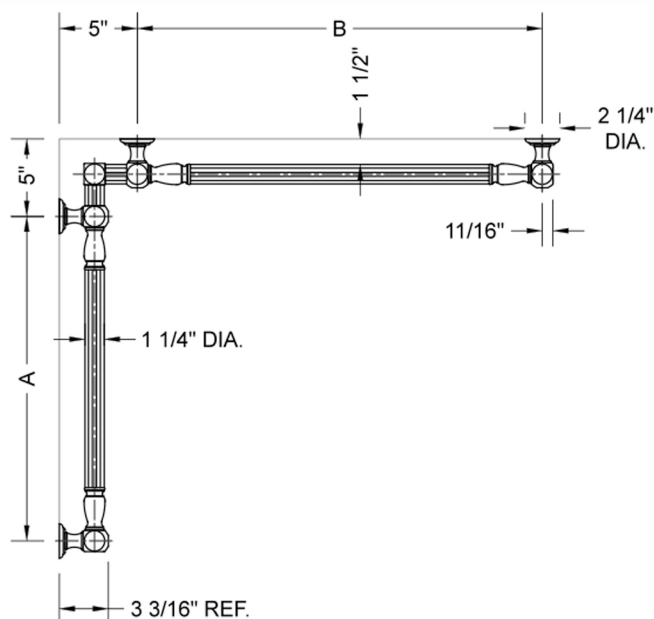

G21 12" x 60" Inside Corner Grab Bar

Model #: **G21-12-60-IC-**

FEATURES:

- Structurally engineered 90° angle
- ADA compliant when properly installed
- Horizontal section can be used as towel bar
- Style options to complement all collections
- Optional handshower sliders can be added to either bar only upon initial order
- All grab bars can be custom sized. Contact JACLO for pricing & availability
- BAR WILL BE 5" LONGER THAN LISTED LENGTH FROM CENTER OF OUTSIDE POST TO WALL
- *NOTE: GRAB BARS OVER 32" REQUIRE A MIDDLE POST
- Grab bars 24" or longer are NOT AVAILABLE in PG or SG. For large quantity orders, please contact hospitality@jaclo.com

SPECIFICATION DRAWING:

BRASS LUXURY GRAB BAR							
PART. #	DESCRIPTION	A	B	PART. #	DESCRIPTION	A	B
G21-12-12-IC	CENTER OF POST	12"	12"	G21-24-36-IC	CENTER OF POST	24"	36"
G21-12-16-IC	CENTER OF POST	12"	16"	G21-24-48-IC	CENTER OF POST	24"	48"
G21-12-24-IC	CENTER OF POST	12"	24"	G21-24-60-IC	CENTER OF POST	24"	60"
G21-12-32-IC	CENTER OF POST	12"	32"				
				G21-32-32-IC	CENTER OF POST	32"	32"
G21-12-36-IC	CENTER OF POST	12"	36"	G21-32-36-IC	CENTER OF POST	32"	36"
G21-12-48-IC	CENTER OF POST	12"	48"	G21-32-48-IC	CENTER OF POST	32"	48"
G21-12-60-IC	CENTER OF POST	12"	60"	G21-32-60-IC	CENTER OF POST	32"	60"
G21-16-16-IC	CENTER OF POST	16"	16"	G21-36-36-IC	CENTER OF POST	36"	36"
G21-16-24-IC	CENTER OF POST	16"	24"	G21-36-48-IC	CENTER OF POST	36"	48"
G21-16-32-IC	CENTER OF POST	16"	32"	G21-36-60-IC	CENTER OF POST	36"	60"
G21-16-36-IC	CENTER OF POST	16"	36"	G21-48-48-IC	CENTER OF POST	48"	48"
G21-16-48-IC	CENTER OF POST	16"	48"	G21-48-60-IC	CENTER OF POST	48"	60"
G21-16-60-IC	CENTER OF POST	16"	60"				
				G21-60-60-IC	CENTER OF POST	60"	60"
G21-24-24-IC	CENTER OF POST	24"	24"				
G21-24-32-IC	CENTER OF POST	24"	32"				