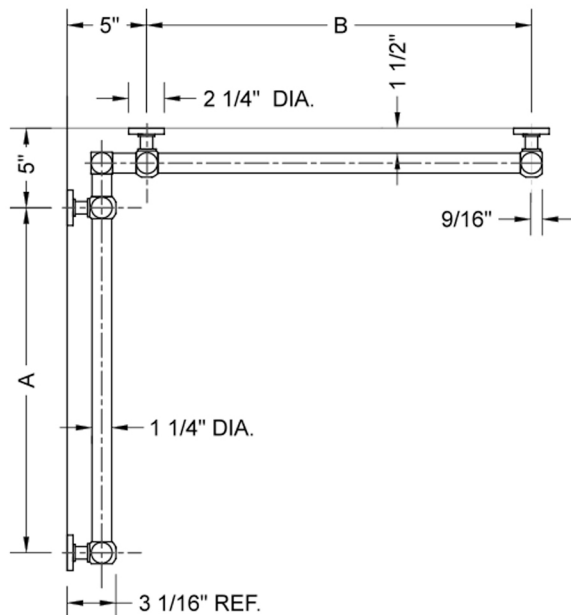

G70 12" x 48" Inside Corner Grab Bar

Model #: G70-12-48-IC-

FEATURES:

- Structurally engineered 90° angle
- ADA compliant when properly installed
- Horizontal section can be used as towel bar
- Style options to complement all collections
- Optional handshower sliders can be added to either bar only upon initial order
- All grab bars can be custom sized. Contact JACLO for pricing & availability
- BAR WILL BE 5" LONGER THAN LISTED LENGTH FROM CENTER OF OUTSIDE POST TO WALL
- *NOTE: GRAB BARS OVER 32" REQUIRE A MIDDLE POST
- Grab bars 24" or longer are NOT AVAILABLE in PG or SG. For large quantity orders, please contact hospitality@jaclo.com

SPECIFICATION DRAWING:

BRASS LUXURY GRAB BAR							
PART. #	DESCRIPTION	A	B	PART. #	DESCRIPTION	A	B
G70-12-12-IC	CENTER OF POST	12"	12"	G70-24-36-IC	CENTER OF POST	24"	36"
G70-12-16-IC	CENTER OF POST	12"	16"	G70-24-48-IC	CENTER OF POST	24"	48"
G70-12-24-IC	CENTER OF POST	12"	24"	G70-24-60-IC	CENTER OF POST	24"	60"
G70-12-32-IC	CENTER OF POST	12"	32"				
				G70-32-32-IC	CENTER OF POST	32"	32"
G70-12-36-IC	CENTER OF POST	12"	36"	G70-32-36-IC	CENTER OF POST	32"	36"
G70-12-48-IC	CENTER OF POST	12"	48"	G70-32-48-IC	CENTER OF POST	32"	48"
G70-12-60-IC	CENTER OF POST	12"	60"	G70-32-60-IC	CENTER OF POST	32"	60"
G70-16-16-IC	CENTER OF POST	16"	16"	G70-36-36-IC	CENTER OF POST	36"	36"
G70-16-24-IC	CENTER OF POST	16"	24"	G70-36-48-IC	CENTER OF POST	36"	48"
G70-16-32-IC	CENTER OF POST	16"	32"	G70-36-60-IC	CENTER OF POST	36"	60"
G70-16-36-IC	CENTER OF POST	16"	36"	G70-48-48-IC	CENTER OF POST	48"	48"
G70-16-48-IC	CENTER OF POST	16"	48"	G70-48-60-IC	CENTER OF POST	48"	60"
G70-16-60-IC	CENTER OF POST	16"	60"				
				G70-60-60-IC	CENTER OF POST	60"	60"
G70-24-24-IC	CENTER OF POST	24"	24"				
G70-24-32-IC	CENTER OF POST	24"	32"				