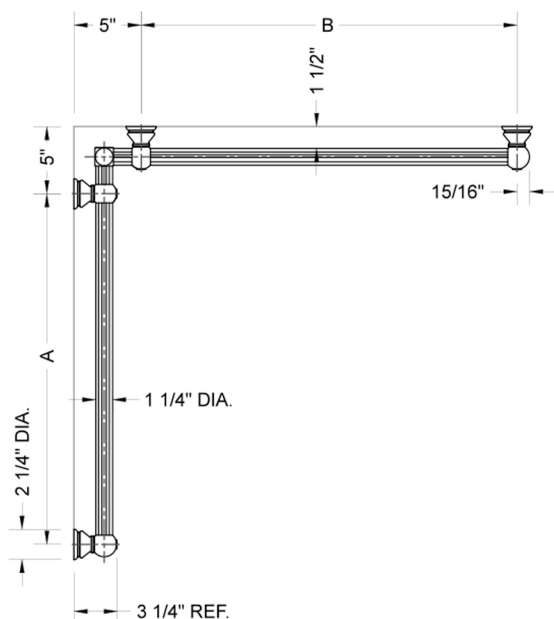

G33 12" x 48" Inside Corner Grab Bar

Model #: **G33-12-48-IC-**

FEATURES:

- Structurally engineered 90° angle
- ADA compliant when properly installed
- Horizontal section can be used as towel bar
- Style options to complement all collections
- Optional handshower sliders can be added to either bar only upon initial order
- All grab bars can be custom sized. Contact JACLO for pricing & availability
- BAR WILL BE 5" LONGER THAN LISTED LENGTH FROM CENTER OF OUTSIDE POST TO WALL
- *NOTE: GRAB BARS OVER 32" REQUIRE A MIDDLE POST
- Grab bars 24" or longer are NOT AVAILABLE in PG or SG. For large quantity orders, please contact hospitality@jaclo.com

SPECIFICATION DRAWING:

BRASS LUXURY GRAB BAR							
PART. #	DESCRIPTION	A	B	PART. #	DESCRIPTION	A	B
G33-12-12-IC	CENTER OF POST	12"	12"	G33-24-36-IC	CENTER OF POST	24"	36"
G33-12-16-IC	CENTER OF POST	12"	16"	G33-24-48-IC	CENTER OF POST	24"	48"
G33-12-24-IC	CENTER OF POST	12"	24"	G33-24-60-IC	CENTER OF POST	24"	60"
G33-12-32-IC	CENTER OF POST	12"	32"				
				G33-32-32-IC	CENTER OF POST	32"	32"
G33-12-36-IC	CENTER OF POST	12"	36"	G33-32-36-IC	CENTER OF POST	32"	36"
G33-12-48-IC	CENTER OF POST	12"	48"	G33-32-48-IC	CENTER OF POST	32"	48"
G33-12-60-IC	CENTER OF POST	12"	60"	G33-32-60-IC	CENTER OF POST	32"	60"
G33-16-16-IC	CENTER OF POST	16"	16"	G33-36-36-IC	CENTER OF POST	36"	36"
G33-16-24-IC	CENTER OF POST	16"	24"	G33-36-48-IC	CENTER OF POST	36"	48"
G33-16-32-IC	CENTER OF POST	16"	32"	G33-36-60-IC	CENTER OF POST	36"	60"
G33-16-36-IC	CENTER OF POST	16"	36"	G33-48-48-IC	CENTER OF POST	48"	48"
G33-16-48-IC	CENTER OF POST	16"	48"	G33-48-60-IC	CENTER OF POST	48"	60"
G33-16-60-IC	CENTER OF POST	16"	60"				
				G33-60-60-IC	CENTER OF POST	60"	60"
G33-24-24-IC	CENTER OF POST	24"	24"				
G33-24-32-IC	CENTER OF POST	24"	32"				