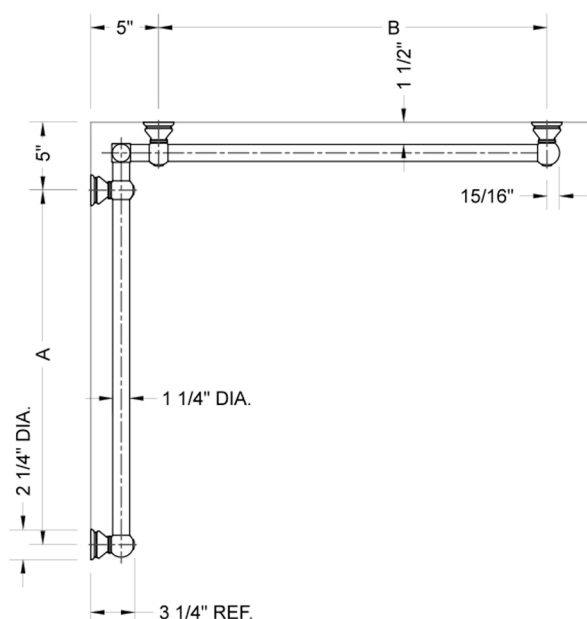

G30 12" x 36" Inside Corner Grab Bar

Model #: **G30-12-36-IC-**

FEATURES:

- Structurally engineered 90° angle
- ADA compliant when properly installed
- Horizontal section can be used as towel bar
- Style options to complement all collections
- Optional handshower sliders can be added to either bar only upon initial order
- All grab bars can be custom sized. Contact JACLO for pricing & availability
- BAR WILL BE 5" LONGER THAN LISTED LENGTH FROM CENTER OF OUTSIDE POST TO WALL
- *NOTE: GRAB BARS OVER 32" REQUIRE A MIDDLE POST
- Grab bars 24" or longer are NOT AVAILABLE in PG or SG. For large quantity orders, please contact hospitality@jaclo.com

SPECIFICATION DRAWING:

BRASS LUXURY GRAB BAR							
PART. #	DESCRIPTION	A	B	PART. #	DESCRIPTION	A	B
G30-12-12-IC	CENTER OF POST	12"	12"	G30-24-36-IC	CENTER OF POST	24"	36"
G30-12-16-IC	CENTER OF POST	12"	16"	G30-24-48-IC	CENTER OF POST	24"	48"
G30-12-24-IC	CENTER OF POST	12"	24"	G30-24-60-IC	CENTER OF POST	24"	60"
G30-12-32-IC	CENTER OF POST	12"	32"				
				G30-32-32-IC	CENTER OF POST	32"	32"
G30-12-36-IC	CENTER OF POST	12"	36"	G30-32-36-IC	CENTER OF POST	32"	36"
G30-12-48-IC	CENTER OF POST	12"	48"	G30-32-48-IC	CENTER OF POST	32"	48"
G30-12-60-IC	CENTER OF POST	12"	60"	G30-32-60-IC	CENTER OF POST	32"	60"
G30-16-16-IC	CENTER OF POST	16"	16"	G30-36-36-IC	CENTER OF POST	36"	36"
G30-16-24-IC	CENTER OF POST	16"	24"	G30-36-48-IC	CENTER OF POST	36"	48"
G30-16-32-IC	CENTER OF POST	16"	32"	G30-36-60-IC	CENTER OF POST	36"	60"
G30-16-36-IC	CENTER OF POST	16"	36"	G30-48-48-IC	CENTER OF POST	48"	48"
G30-16-48-IC	CENTER OF POST	16"	48"	G30-48-60-IC	CENTER OF POST	48"	60"
G30-16-60-IC	CENTER OF POST	16"	60"				
				G30-60-60-IC	CENTER OF POST	60"	60"
G30-24-24-IC	CENTER OF POST	24"	24"				
G30-24-32-IC	CENTER OF POST	24"	32"				