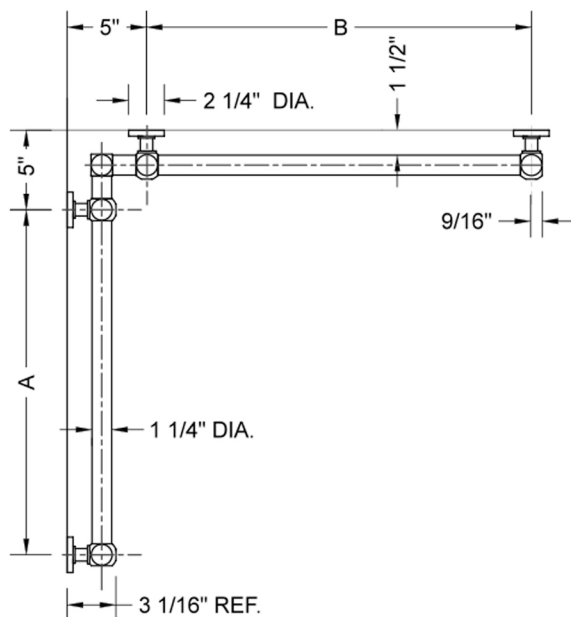

G70 12" x 32" Inside Corner Grab Bar

Model #: G70-12-32-IC-

FEATURES:

- Structurally engineered 90° angle
- ADA compliant when properly installed
- Horizontal section can be used as towel bar
- Style options to complement all collections
- Optional handshower sliders can be added to either bar only upon initial order
- All grab bars can be custom sized. Contact JACLO for pricing & availability
- BAR WILL BE 5" LONGER THAN LISTED LENGTH FROM CENTER OF OUTSIDE POST TO WALL
- *NOTE: GRAB BARS OVER 32" REQUIRE A MIDDLE POST
- Grab bars 24" or longer are NOT AVAILABLE in PG or SG. For large quantity orders, please contact hospitality@jaclo.com

SPECIFICATION DRAWING:

BRASS LUXURY GRAB BAR							
PART. #	DESCRIPTION	A	B	PART. #	DESCRIPTION	A	B
G70-12-12-IC	CENTER OF POST	12"	12"	G70-24-36-IC	CENTER OF POST	24"	36"
G70-12-16-IC	CENTER OF POST	12"	16"	G70-24-48-IC	CENTER OF POST	24"	48"
G70-12-24-IC	CENTER OF POST	12"	24"	G70-24-60-IC	CENTER OF POST	24"	60"
G70-12-32-IC	CENTER OF POST	12"	32"				
				G70-32-32-IC	CENTER OF POST	32"	32"
G70-12-36-IC	CENTER OF POST	12"	36"	G70-32-36-IC	CENTER OF POST	32"	36"
G70-12-48-IC	CENTER OF POST	12"	48"	G70-32-48-IC	CENTER OF POST	32"	48"
G70-12-60-IC	CENTER OF POST	12"	60"	G70-32-60-IC	CENTER OF POST	32"	60"
G70-16-16-IC	CENTER OF POST	16"	16"	G70-36-36-IC	CENTER OF POST	36"	36"
G70-16-24-IC	CENTER OF POST	16"	24"	G70-36-48-IC	CENTER OF POST	36"	48"
G70-16-32-IC	CENTER OF POST	16"	32"	G70-36-60-IC	CENTER OF POST	36"	60"
G70-16-36-IC	CENTER OF POST	16"	36"	G70-48-48-IC	CENTER OF POST	48"	48"
G70-16-48-IC	CENTER OF POST	16"	48"	G70-48-60-IC	CENTER OF POST	48"	60"
G70-16-60-IC	CENTER OF POST	16"	60"				
				G70-60-60-IC	CENTER OF POST	60"	60"
G70-24-24-IC	CENTER OF POST	24"	24"				
G70-24-32-IC	CENTER OF POST	24"	32"				