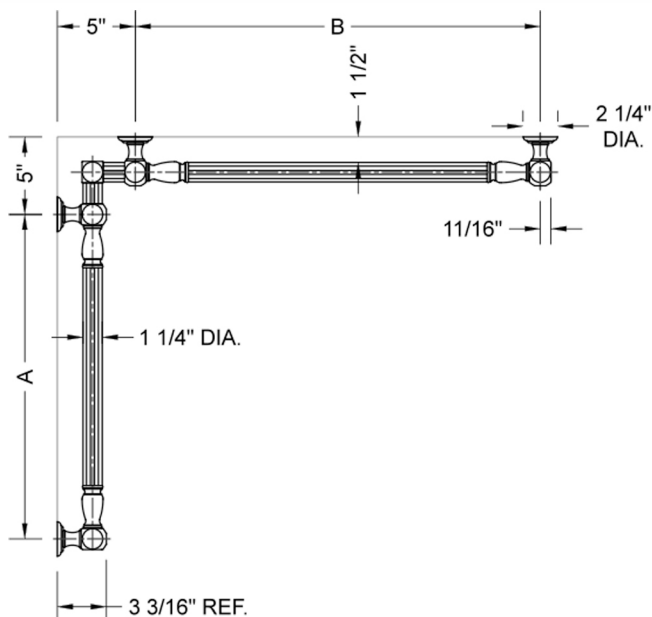

G21 12" x 32" Inside Corner Grab Bar

Model #: G21-12-32-IC-

FEATURES:

- Structurally engineered 90° angle
- ADA compliant when properly installed
- Horizontal section can be used as towel bar
- Style options to complement all collections
- Optional handshower sliders can be added to either bar only upon initial order
- All grab bars can be custom sized. Contact JACLO for pricing & availability
- BAR WILL BE 5" LONGER THAN LISTED LENGTH FROM CENTER OF OUTSIDE POST TO WALL
- *NOTE: GRAB BARS OVER 32" REQUIRE A MIDDLE POST
- Grab bars 24" or longer are NOT AVAILABLE in PG or SG. For large quantity orders, please contact hospitality@jaclo.com

SPECIFICATION DRAWING:

BRASS LUXURY GRAB BAR							
PART. #	DESCRIPTION	A	B	PART. #	DESCRIPTION	A	B
G21-12-12-IC	CENTER OF POST	12"	12"	G21-24-36-IC	CENTER OF POST	24"	36"
G21-12-16-IC	CENTER OF POST	12"	16"	G21-24-48-IC	CENTER OF POST	24"	48"
G21-12-24-IC	CENTER OF POST	12"	24"	G21-24-60-IC	CENTER OF POST	24"	60"
G21-12-32-IC	CENTER OF POST	12"	32"				
				G21-32-32-IC	CENTER OF POST	32"	32"
G21-12-36-IC	CENTER OF POST	12"	36"	G21-32-36-IC	CENTER OF POST	32"	36"
G21-12-48-IC	CENTER OF POST	12"	48"	G21-32-48-IC	CENTER OF POST	32"	48"
G21-12-60-IC	CENTER OF POST	12"	60"	G21-32-60-IC	CENTER OF POST	32"	60"
G21-16-16-IC	CENTER OF POST	16"	16"	G21-36-36-IC	CENTER OF POST	36"	36"
G21-16-24-IC	CENTER OF POST	16"	24"	G21-36-48-IC	CENTER OF POST	36"	48"
G21-16-32-IC	CENTER OF POST	16"	32"	G21-36-60-IC	CENTER OF POST	36"	60"
G21-16-36-IC	CENTER OF POST	16"	36"	G21-48-48-IC	CENTER OF POST	48"	48"
G21-16-48-IC	CENTER OF POST	16"	48"	G21-48-60-IC	CENTER OF POST	48"	60"
G21-16-60-IC	CENTER OF POST	16"	60"				
				G21-60-60-IC	CENTER OF POST	60"	60"
G21-24-24-IC	CENTER OF POST	24"	24"				
G21-24-32-IC	CENTER OF POST	24"	32"				