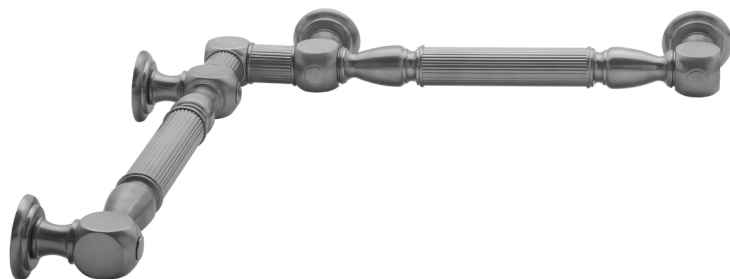

G21 12" x 24" Inside Corner Grab Bar

Model #: **G21-12-24-IC-**

FEATURES:

- Structurally engineered 90° angle
- ADA compliant when properly installed
- Horizontal section can be used as towel bar
- Style options to complement all collections
- Optional handshower sliders can be added to either bar only upon initial order
- All grab bars can be custom sized. Contact JACLO for pricing & availability
- BAR WILL BE 5" LONGER THAN LISTED LENGTH FROM CENTER OF OUTSIDE POST TO WALL
- *NOTE: GRAB BARS OVER 32" REQUIRE A MIDDLE POST
- Grab bars 24" or longer are NOT AVAILABLE in PG or SG. For large quantity orders, please contact hospitality@jaclo.com

AVAILABLE FINISHES:

Polished Chrome (PCH)	Satin Chrome (SC)	Bronze Umber (BU)
Satin Nickel (SN)	Pewter (PEW)	Caramel Bronze (CB)
Polished Nickel (PN)	Antique Brass (AB)	Antique Copper (ACU)
Oil-Rubbed Bronze (ORB)	Polished Brass (PB)	Polished Copper (PCU)
Vintage Bronze (VB)	Satin Brass (SB)	Matte Black (MBK)
Satin Gold (SG)	Polished Gold (PG)	Black Nickel (BKN)
White (WH)	Unlacquered Brass (ULB)	Satin Cooper (SCU)
Almond (ALD)	Amber (AMB)	Azure Blue (AZB)
Coral (COR)	Mint Green (GRN)	Stone Grey (GRY)
Lilac (LAC)	Light Blue (LBL)	Limon (LIM)
Plum (PLM)	Pink (PNK)	Red (RED)
Graphite (GPH)	Aged Unlacquered Brass (AUB)	