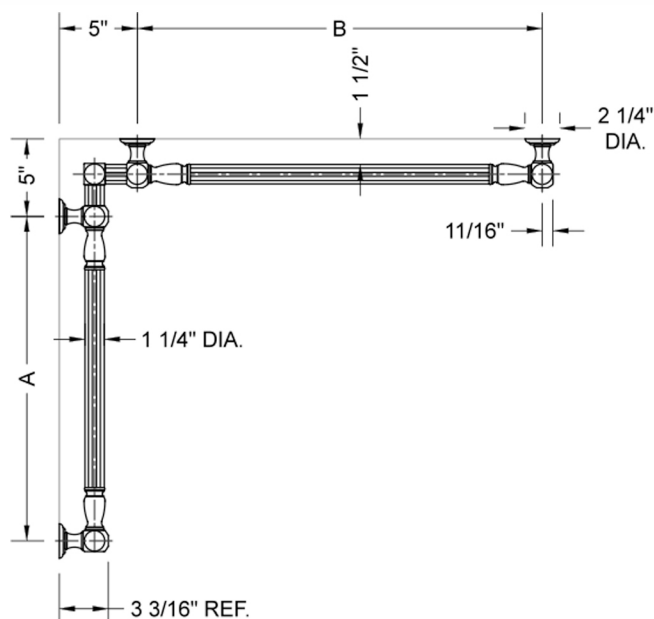

G21 12" x 24" Inside Corner Grab Bar

Model #: **G21-12-24-IC-**

FEATURES:

- Structurally engineered 90° angle
- ADA compliant when properly installed
- Horizontal section can be used as towel bar
- Style options to complement all collections
- Optional handshower sliders can be added to either bar only upon initial order
- All grab bars can be custom sized. Contact JACLO for pricing & availability
- BAR WILL BE 5" LONGER THAN LISTED LENGTH FROM CENTER OF OUTSIDE POST TO WALL
- *NOTE: GRAB BARS OVER 32" REQUIRE A MIDDLE POST
- Grab bars 24" or longer are NOT AVAILABLE in PG or SG. For large quantity orders, please contact hospitality@jaclo.com

SPECIFICATION DRAWING:

BRASS LUXURY GRAB BAR							
PART. #	DESCRIPTION	A	B	PART. #	DESCRIPTION	A	B
G21-12-12-IC	CENTER OF POST	12"	12"	G21-24-36-IC	CENTER OF POST	24"	36"
G21-12-16-IC	CENTER OF POST	12"	16"	G21-24-48-IC	CENTER OF POST	24"	48"
G21-12-24-IC	CENTER OF POST	12"	24"	G21-24-60-IC	CENTER OF POST	24"	60"
G21-12-32-IC	CENTER OF POST	12"	32"				
				G21-32-32-IC	CENTER OF POST	32"	32"
G21-12-36-IC	CENTER OF POST	12"	36"	G21-32-36-IC	CENTER OF POST	32"	36"
G21-12-48-IC	CENTER OF POST	12"	48"	G21-32-48-IC	CENTER OF POST	32"	48"
G21-12-60-IC	CENTER OF POST	12"	60"	G21-32-60-IC	CENTER OF POST	32"	60"
G21-16-16-IC	CENTER OF POST	16"	16"	G21-36-36-IC	CENTER OF POST	36"	36"
G21-16-24-IC	CENTER OF POST	16"	24"	G21-36-48-IC	CENTER OF POST	36"	48"
G21-16-32-IC	CENTER OF POST	16"	32"	G21-36-60-IC	CENTER OF POST	36"	60"
G21-16-36-IC	CENTER OF POST	16"	36"	G21-48-48-IC	CENTER OF POST	48"	48"
G21-16-48-IC	CENTER OF POST	16"	48"	G21-48-60-IC	CENTER OF POST	48"	60"
G21-16-60-IC	CENTER OF POST	16"	60"				
				G21-60-60-IC	CENTER OF POST	60"	60"
G21-24-24-IC	CENTER OF POST	24"	24"				
G21-24-32-IC	CENTER OF POST	24"	32"				