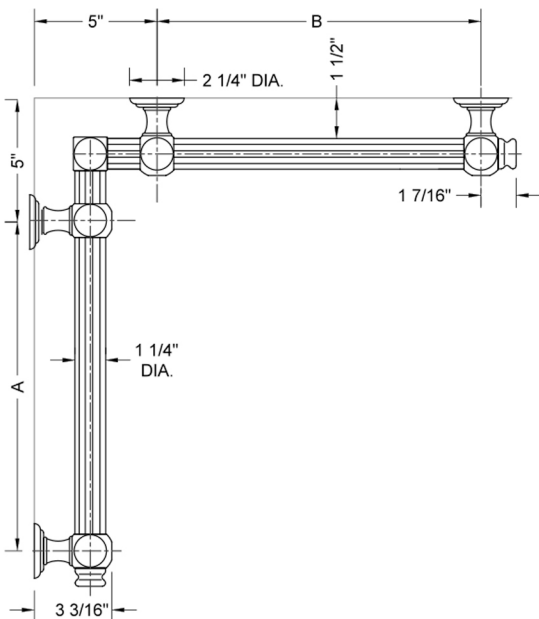

G61 12" x 16" Inside Corner Grab Bar

Model #: G61-12-16-IC-

FEATURES:

- Structurally engineered 90° angle
- ADA compliant when properly installed
- Horizontal section can be used as towel bar
- Style options to complement all collections
- Optional handshower sliders can be added to either bar only upon initial order
- All grab bars can be custom sized. Contact JACLO for pricing & availability
- BAR WILL BE 5" LONGER THAN LISTED LENGTH FROM CENTER OF OUTSIDE POST TO WALL
- *NOTE: GRAB BARS OVER 32" REQUIRE A MIDDLE POST
- Grab bars 24" or longer are NOT AVAILABLE in PG or SG. For large quantity orders, please contact hospitality@jaclo.com

SPECIFICATION DRAWING:

BRASS LUXURY GRAB BAR							
PART. #	DESCRIPTION	A	B	PART. #	DESCRIPTION	A	B
G61-12-12-IC	CENTER OF POST	12"	12"	G61-24-36-IC	CENTER OF POST	24"	36"
G61-12-16-IC	CENTER OF POST	12"	16"	G61-24-48-IC	CENTER OF POST	24"	48"
G61-12-24-IC	CENTER OF POST	12"	24"	G61-24-60-IC	CENTER OF POST	24"	60"
G61-12-32-IC	CENTER OF POST	12"	32"				
				G61-32-32-IC	CENTER OF POST	32"	32"
G61-12-36-IC	CENTER OF POST	12"	36"	G61-32-36-IC	CENTER OF POST	32"	36"
G61-12-48-IC	CENTER OF POST	12"	48"	G61-32-48-IC	CENTER OF POST	32"	48"
G61-12-60-IC	CENTER OF POST	12"	60"	G61-32-60-IC	CENTER OF POST	32"	60"
G61-16-16-IC	CENTER OF POST	16"	16"	G61-36-36-IC	CENTER OF POST	36"	36"
G61-16-24-IC	CENTER OF POST	16"	24"	G61-36-48-IC	CENTER OF POST	36"	48"
G61-16-32-IC	CENTER OF POST	16"	32"	G61-36-60-IC	CENTER OF POST	36"	60"
G61-16-36-IC	CENTER OF POST	16"	36"	G61-48-48-IC	CENTER OF POST	48"	48"
G61-16-48-IC	CENTER OF POST	16"	48"	G61-48-60-IC	CENTER OF POST	48"	60"
G61-16-60-IC	CENTER OF POST	16"	60"				
				G61-60-60-IC	CENTER OF POST	60"	60"
G61-24-24-IC	CENTER OF POST	24"	24"				
G61-24-32-IC	CENTER OF POST	24"	32"				