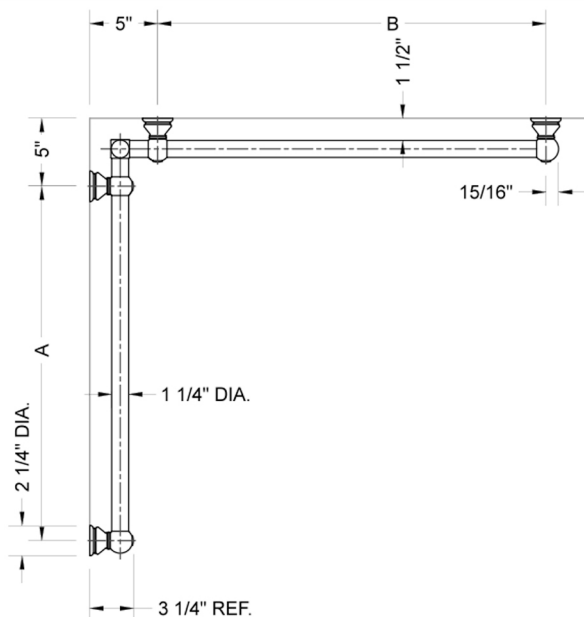

G30 12" x 12" Inside Corner Grab Bar

Model #: G30-12-12-IC-

FEATURES:

- Structurally engineered 90° angle
- ADA compliant when properly installed
- Horizontal section can be used as towel bar
- Style options to complement all collections
- Optional handshower sliders can be added to either bar only upon initial order
- All grab bars can be custom sized. Contact JACLO for pricing & availability
- BAR WILL BE 5" LONGER THAN LISTED LENGTH FROM CENTER OF OUTSIDE POST TO WALL
- *NOTE: GRAB BARS OVER 32" REQUIRE A MIDDLE POST
- Grab bars 24" or longer are NOT AVAILABLE in PG or SG. For large quantity orders, please contact hospitality@jaclo.com

SPECIFICATION DRAWING:

BRASS LUXURY GRAB BAR							
PART. #	DESCRIPTION	A	B	PART. #	DESCRIPTION	A	B
G30-12-12-IC	CENTER OF POST	12"	12"	G30-24-36-IC	CENTER OF POST	24"	36"
G30-12-16-IC	CENTER OF POST	12"	16"	G30-24-48-IC	CENTER OF POST	24"	48"
G30-12-24-IC	CENTER OF POST	12"	24"	G30-24-60-IC	CENTER OF POST	24"	60"
G30-12-32-IC	CENTER OF POST	12"	32"				
				G30-32-32-IC	CENTER OF POST	32"	32"
G30-12-36-IC	CENTER OF POST	12"	36"	G30-32-36-IC	CENTER OF POST	32"	36"
G30-12-48-IC	CENTER OF POST	12"	48"	G30-32-48-IC	CENTER OF POST	32"	48"
G30-12-60-IC	CENTER OF POST	12"	60"	G30-32-60-IC	CENTER OF POST	32"	60"
G30-16-16-IC	CENTER OF POST	16"	16"	G30-36-36-IC	CENTER OF POST	36"	36"
G30-16-24-IC	CENTER OF POST	16"	24"	G30-36-48-IC	CENTER OF POST	36"	48"
G30-16-32-IC	CENTER OF POST	16"	32"	G30-36-60-IC	CENTER OF POST	36"	60"
G30-16-36-IC	CENTER OF POST	16"	36"	G30-48-48-IC	CENTER OF POST	48"	48"
G30-16-48-IC	CENTER OF POST	16"	48"	G30-48-60-IC	CENTER OF POST	48"	60"
G30-16-60-IC	CENTER OF POST	16"	60"				
				G30-60-60-IC	CENTER OF POST	60"	60"
G30-24-24-IC	CENTER OF POST	24"	24"				
G30-24-32-IC	CENTER OF POST	24"	32"				