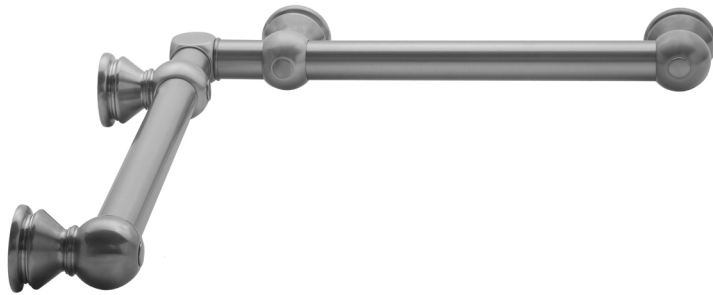

G30 12" x 12" Inside Corner Grab Bar

Model #: G30-12-12-IC-

FEATURES:

- Structurally engineered 90° angle
- ADA compliant when properly installed
- Horizontal section can be used as towel bar
- Style options to complement all collections
- Optional handshower sliders can be added to either bar only upon initial order
- All grab bars can be custom sized. Contact JACLO for pricing & availability
- BAR WILL BE 5" LONGER THAN LISTED LENGTH FROM CENTER OF OUTSIDE POST TO WALL
- *NOTE: GRAB BARS OVER 32" REQUIRE A MIDDLE POST
- Grab bars 24" or longer are NOT AVAILABLE in PG or SG. For large quantity orders, please contact hospitality@jaclo.com

AVAILABLE FINISHES:

Polished Chrome (PCH)	Satin Chrome (SC)	Bronze Umber (BU)
Satin Nickel (SN)	Pewter (PEW)	Caramel Bronze (CB)
Polished Nickel (PN)	Antique Brass (AB)	Antique Copper (ACU)
Oil-Rubbed Bronze (ORB)	Polished Brass (PB)	Polished Copper (PCU)
Vintage Bronze (VB)	Satin Brass (SB)	Matte Black (MBK)
Satin Gold (SG)	Polished Gold (PG)	Black Nickel (BKN)
White (WH)	Unlacquered Brass (ULB)	Satin Cooper (SCU)
Almond (ALD)	Amber (AMB)	Azure Blue (AZB)
Coral (COR)	Mint Green (GRN)	Stone Grey (GRY)
Lilac (LAC)	Light Blue (LBL)	Limon (LIM)
Plum (PLM)	Pink (PNK)	Red (RED)
Graphite (GPH)	Aged Unlacquered Brass (AUB)	