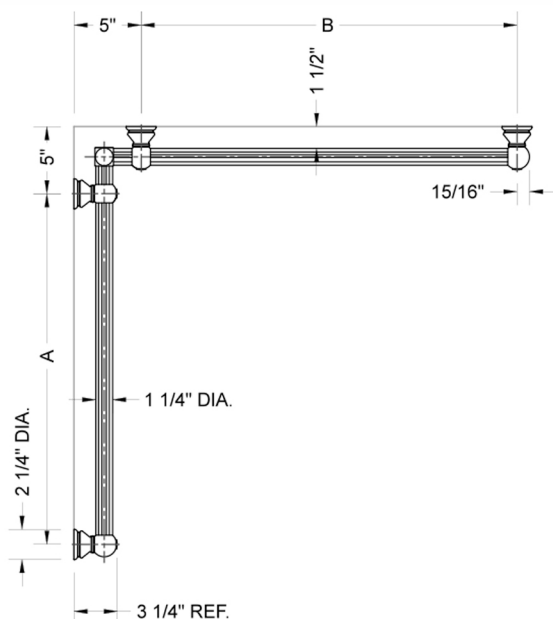

G33 12" x 12" Inside Corner Grab Bar

Model #: **G33-12-12-IC-**

FEATURES:

- Structurally engineered 90° angle
- ADA compliant when properly installed
- Horizontal section can be used as towel bar
- Style options to complement all collections
- Optional handshower sliders can be added to either bar only upon initial order
- All grab bars can be custom sized. Contact JACLO for pricing & availability
- BAR WILL BE 5" LONGER THAN LISTED LENGTH FROM CENTER OF OUTSIDE POST TO WALL
- *NOTE: GRAB BARS OVER 32" REQUIRE A MIDDLE POST
- Grab bars 24" or longer are NOT AVAILABLE in PG or SG. For large quantity orders, please contact hospitality@jaclo.com

SPECIFICATION DRAWING:

BRASS LUXURY GRAB BAR							
PART. #	DESCRIPTION	A	B	PART. #	DESCRIPTION	A	B
G33-12-12-IC	CENTER OF POST	12"	12"	G33-24-36-IC	CENTER OF POST	24"	36"
G33-12-16-IC	CENTER OF POST	12"	16"	G33-24-48-IC	CENTER OF POST	24"	48"
G33-12-24-IC	CENTER OF POST	12"	24"	G33-24-60-IC	CENTER OF POST	24"	60"
G33-12-32-IC	CENTER OF POST	12"	32"				
				G33-32-32-IC	CENTER OF POST	32"	32"
G33-12-36-IC	CENTER OF POST	12"	36"	G33-32-36-IC	CENTER OF POST	32"	36"
G33-12-48-IC	CENTER OF POST	12"	48"	G33-32-48-IC	CENTER OF POST	32"	48"
G33-12-60-IC	CENTER OF POST	12"	60"	G33-32-60-IC	CENTER OF POST	32"	60"
G33-16-16-IC	CENTER OF POST	16"	16"	G33-36-36-IC	CENTER OF POST	36"	36"
G33-16-24-IC	CENTER OF POST	16"	24"	G33-36-48-IC	CENTER OF POST	36"	48"
G33-16-32-IC	CENTER OF POST	16"	32"	G33-36-60-IC	CENTER OF POST	36"	60"
G33-16-36-IC	CENTER OF POST	16"	36"	G33-48-48-IC	CENTER OF POST	48"	48"
G33-16-48-IC	CENTER OF POST	16"	48"	G33-48-60-IC	CENTER OF POST	48"	60"
G33-16-60-IC	CENTER OF POST	16"	60"				
				G33-60-60-IC	CENTER OF POST	60"	60"
G33-24-24-IC	CENTER OF POST	24"	24"				
G33-24-32-IC	CENTER OF POST	24"	32"				