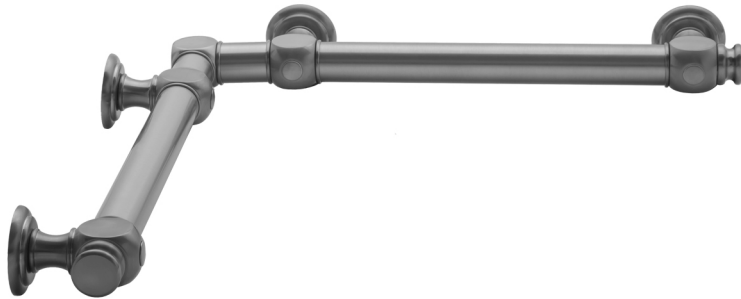

G60 12" x 12" Inside Corner Grab Bar

Model #: G60-12-12-IC-

FEATURES:

- Structurally engineered 90° angle
- ADA compliant when properly installed
- Horizontal section can be used as towel bar
- Style options to complement all collections
- Optional handshower sliders can be added to either bar only upon initial order
- All grab bars can be custom sized. Contact JACLO for pricing & availability
- BAR WILL BE 5" LONGER THAN LISTED LENGTH FROM CENTER OF OUTSIDE POST TO WALL
- *NOTE: GRAB BARS OVER 32" REQUIRE A MIDDLE POST
- Grab bars 24" or longer are NOT AVAILABLE in PG or SG. For large quantity orders, please contact hospitality@jaclo.com

AVAILABLE FINISHES:

| | | |
|-------------------------|------------------------------|-----------------------|
| Polished Chrome (PCH) | Satin Chrome (SC) | Bronze Umber (BU) |
| Satin Nickel (SN) | Pewter (PEW) | Caramel Bronze (CB) |
| Polished Nickel (PN) | Antique Brass (AB) | Antique Copper (ACU) |
| Oil-Rubbed Bronze (ORB) | Polished Brass (PB) | Polished Copper (PCU) |
| Vintage Bronze (VB) | Satin Brass (SB) | Matte Black (MBK) |
| Satin Gold (SG) | Polished Gold (PG) | Black Nickel (BKN) |
| White (WH) | Unlacquered Brass (ULB) | Satin Cooper (SCU) |
| Almond (ALD) | Amber (AMB) | Azure Blue (AZB) |
| Coral (COR) | Mint Green (GRN) | Stone Grey (GRY) |
| Lilac (LAC) | Light Blue (LBL) | Limon (LIM) |
| Plum (PLM) | Pink (PNK) | Red (RED) |
| Graphite (GPH) | Aged Unlacquered Brass (AUB) | |