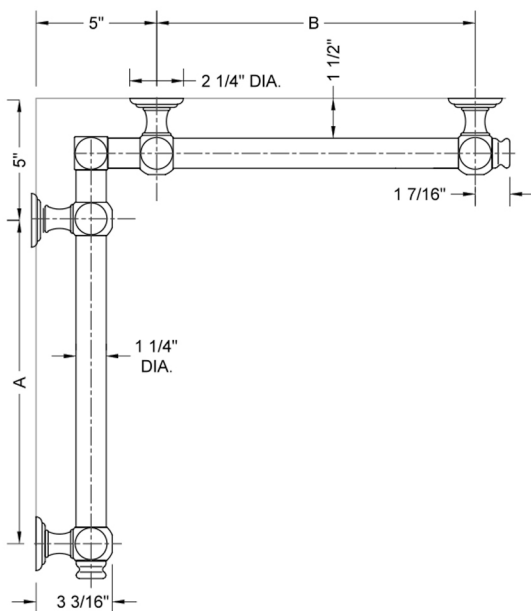

SPECIFICATION DRAWING:

BRASS LUXURY GRAB BAR							
PART #	DESCRIPTION	A	B	PART #	DESCRIPTION	A	B
G60-12-12-IC	CENTER OF POST	12"	12"	G60-24-36-IC	CENTER OF POST	24"	36"
G60-12-16-IC	CENTER OF POST	12"	16"	G60-24-48-IC	CENTER OF POST	24"	48"
G60-12-24-IC	CENTER OF POST	12"	24"	G60-24-60-IC	CENTER OF POST	24"	60"
G60-12-32-IC	CENTER OF POST	12"	32"				
G60-12-36-IC	CENTER OF POST	12"	36"	G60-32-32-IC	CENTER OF POST	32"	32"
G60-12-48-IC	CENTER OF POST	12"	48"	G60-32-36-IC	CENTER OF POST	32"	36"
G60-12-60-IC	CENTER OF POST	12"	60"	G60-32-48-IC	CENTER OF POST	32"	48"
				G60-32-60-IC	CENTER OF POST	32"	60"
G60-16-16-IC	CENTER OF POST	16"	16"				
G60-16-24-IC	CENTER OF POST	16"	24"	G60-36-36-IC	CENTER OF POST	36"	36"
G60-16-32-IC	CENTER OF POST	16"	32"	G60-36-48-IC	CENTER OF POST	36"	48"
				G60-36-60-IC	CENTER OF POST	36"	60"
G60-16-36-IC	CENTER OF POST	16"	36"				
G60-16-48-IC	CENTER OF POST	16"	48"	G60-48-48-IC	CENTER OF POST	48"	48"
G60-16-60-IC	CENTER OF POST	16"	60"	G60-48-60-IC	CENTER OF POST	48"	60"
G60-24-24-IC	CENTER OF POST	24"	24"	G60-60-60-IC	CENTER OF POST	60"	60"
G60-24-32-IC	CENTER OF POST	24"	32"