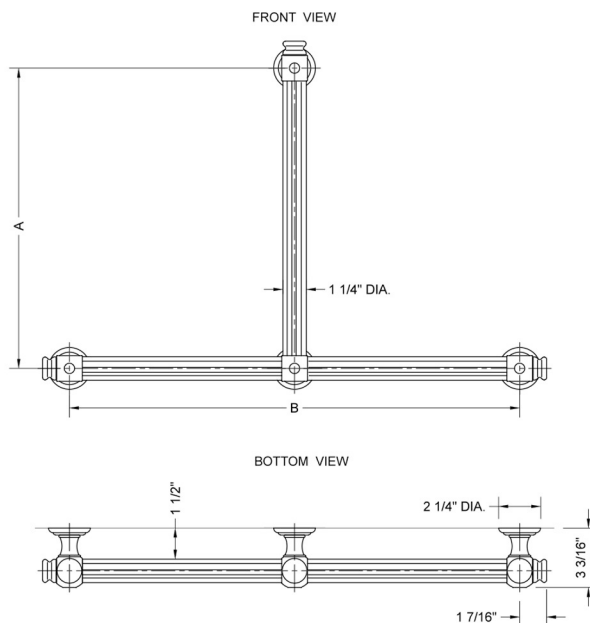

## T61 Reeded with End Caps 32H x 24W T Grab Bar

**Model #: T61-32H-24W-**

### FEATURES:

- ADA compliant when properly installed
- All brass construction, fully polished & plated
- All grab bars can be custom sized. Contact JACLO for pricing & availability
- Optional handshower sliders and toilet paper/wash cloth holders can be added only upon initial order
- Grab bars over 32" REQUIRE a middle post

### SPECIFICATION DRAWING:

BRASS LUXURY GRAB BAR			
PART. #	DESCRIPTION	A H	B W
T61-24H-24W	CENTER TO CENTER	24"	24"
T61-24H-32W	CENTER TO CENTER	24"	32"
T61-32H-24W	CENTER TO CENTER	32"	24"
T61-32H-32W	CENTER TO CENTER	32"	32"