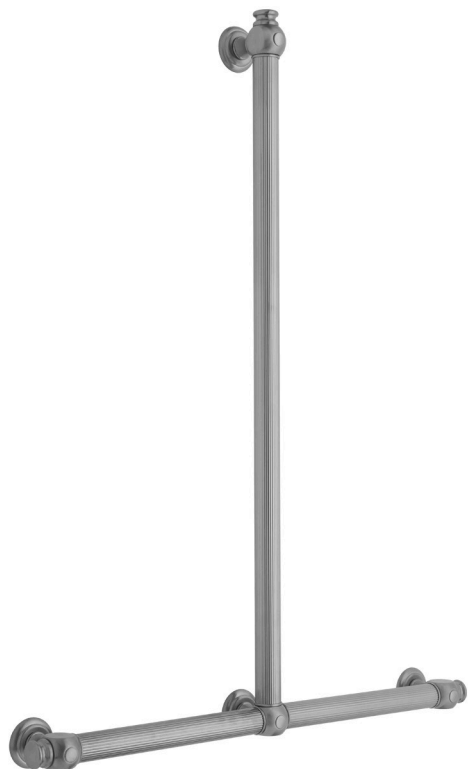

## T61 Reeded with End Caps 32H x 24W T Grab Bar

**Model #: T61-32H-24W-**

### FEATURES:

- ADA compliant when properly installed
- All brass construction, fully polished & plated
- All grab bars can be custom sized. Contact JACLO for pricing & availability
- Optional handshower sliders and toilet paper/wash cloth holders can be added only upon initial order
- Grab bars over 32" REQUIRE a middle post

### AVAILABLE FINISHES:

Polished Chrome (PCH)	Satin Chrome (SC)	Bronze Umber (BU)
Satin Nickel (SN)	Pewter (PEW)	Caramel Bronze (CB)
Polished Nickel (PN)	Antique Brass (AB)	Antique Copper (ACU)
Oil-Rubbed Bronze (ORB)	Polished Brass (PB)	Polished Copper (PCU)
Vintage Bronze (VB)	Satin Brass (SB)	Matte Black (MBK)
Satin Gold (SG)	Polished Gold (PG)	Black Nickel (BKN)
White (WH)	Unlacquered Brass (ULB)	Satin Cooper (SCU)
Almond (ALD)	Amber (AMB)	Azure Blue (AZB)
Coral (COR)	Mint Green (GRN)	Stone Grey (GRY)
Lilac (LAC)	Light Blue (LBL)	Limon (LIM)
Plum (PLM)	Pink (PNK)	Red (RED)
Graphite (GPH)	Aged Unlacquered Brass (AUB)	

### SPECIFICATION DRAWING:

BRASS LUXURY GRAB BAR			
PART. #	DESCRIPTION	A H	B W
T61-24H-24W	CENTER TO CENTER	24"	24"
T61-24H-32W	CENTER TO CENTER	24"	32"
T61-32H-24W	CENTER TO CENTER	32"	24"
T61-32H-32W	CENTER TO CENTER	32"	32"