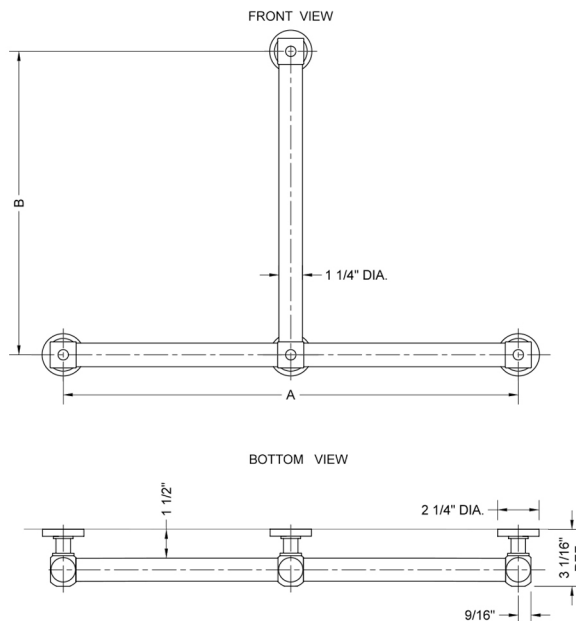

## T70 Smooth Transitional 24H x 32W T Grab Bar

Model #: T70-24H-32W-

### FEATURES:

- Structurally engineered 90° angle
- ADA compliant when properly installed
- Horizontal section can be used as towel bar
- Style options to complement all collections
- Optional handshower sliders can be added to either bar only upon initial order
- All grab bars can be custom sized. Contact JACLO for pricing & availability
- \*Note GRAB BARS OVER 32" REQUIRE A MIDDLE POST
- NOT AVAILABLE in PG or SG. For large quantity orders, please contact [hospitality@jaclo.com](mailto:hospitality@jaclo.com)

### SPECIFICATION DRAWING:

BRASS LUXURY GRAB BAR			
PART. #	DESCRIPTION	A H	B W
T70-24H-24W	CENTER TO CENTER	24"	24"
T70-24H-32W	CENTER TO CENTER	24"	32"
T70-32H-24W	CENTER TO CENTER	32"	24"
T70-32H-32W	CENTER TO CENTER	32"	32"