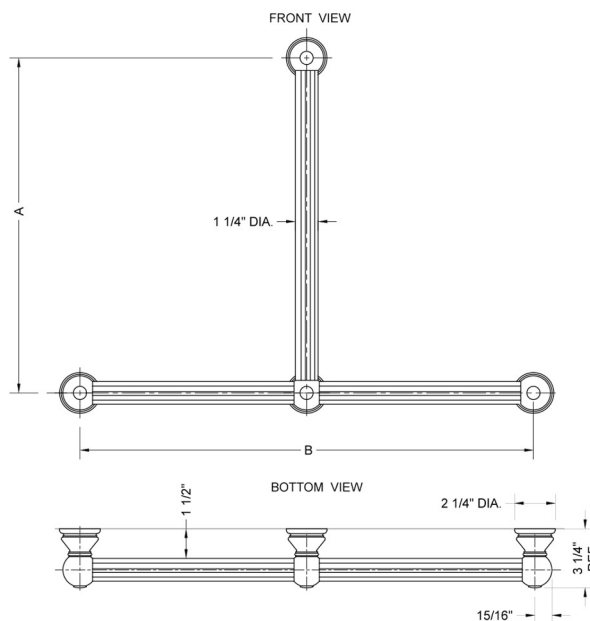

T33 Reeded 24H x 32W T Grab Bar

Model #: T33-24H-32W-

FEATURES:

- ADA compliant when properly installed
- All brass construction, fully polished & plated
- All grab bars can be custom sized. Contact JACLO for pricing & availability
- Optional handshower sliders and toilet paper/wash cloth holders can be added only upon initial order
- Grab bars over 32" REQUIRE a middle post

SPECIFICATION DRAWING:

BRASS LUXURY GRAB BAR			
PART. #	DESCRIPTION	A H	B W
T33-24H-24W	CENTER TO CENTER	24"	24"
T33-24H-32W	CENTER TO CENTER	24"	32"
T33-32H-24W	CENTER TO CENTER	32"	24"
T33-32H-32W	CENTER TO CENTER	32"	32"