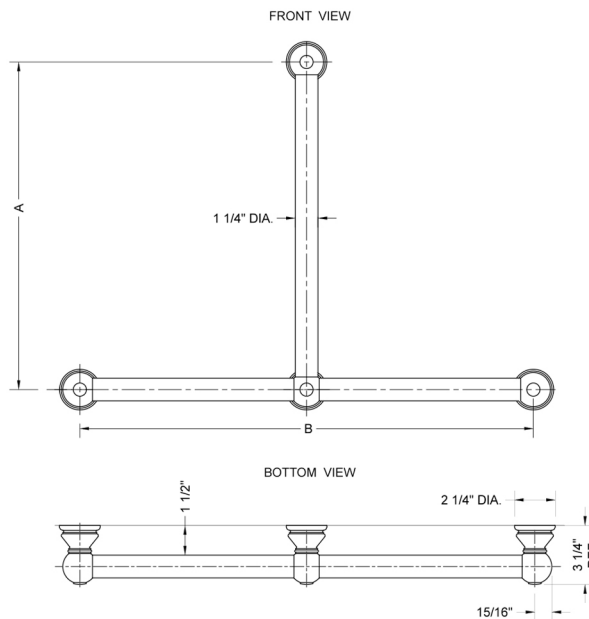

T30 Smooth 24H x 32W T Grab Bar

Model #: T30-24H-32W-

FEATURES:

- Structurally engineered 90° angle
- ADA compliant when properly installed
- Horizontal section can be used as towel bar
- Style options to complement all collections
- Optional handshower sliders can be added to either bar only upon initial order
- All grab bars can be custom sized. Contact JACLO for pricing & availability
- *Note GRAB BARS OVER 32" REQUIRE A MIDDLE POST
- NOT AVAILABLE in PG or SG. For large quantity orders, please contact hospitality@jaclo.com

SPECIFICATION DRAWING:

BRASS LUXURY GRAB BAR			
PART. #	DESCRIPTION	A H	B W
T30-24H-24W	CENTER TO CENTER	24"	24"
T30-24H-32W	CENTER TO CENTER	24"	32"
T30-32H-24W	CENTER TO CENTER	32"	24"
T30-32H-32W	CENTER TO CENTER	32"	32"