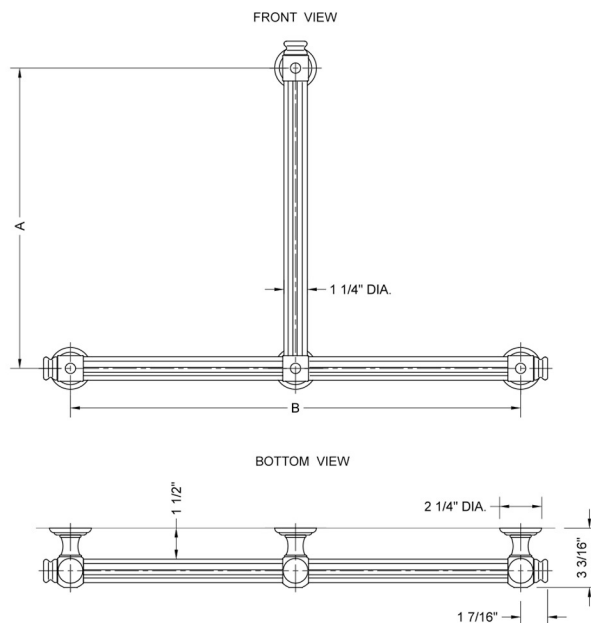

T61 Reeded with End Caps 24H x 24W T Grab Bar

Model #: T61-24H-24W-

FEATURES:

- ADA compliant when properly installed
- All brass construction, fully polished & plated
- All grab bars can be custom sized. Contact JACLO for pricing & availability
- Optional handshower sliders and toilet paper/wash cloth holders can be added only upon initial order
- Grab bars over 32" REQUIRE a middle post

SPECIFICATION DRAWING:

BRASS LUXURY GRAB BAR			
PART. #	DESCRIPTION	A H	B W
T61-24H-24W	CENTER TO CENTER	24"	24"
T61-24H-32W	CENTER TO CENTER	24"	32"
T61-32H-24W	CENTER TO CENTER	32"	24"
T61-32H-32W	CENTER TO CENTER	32"	32"