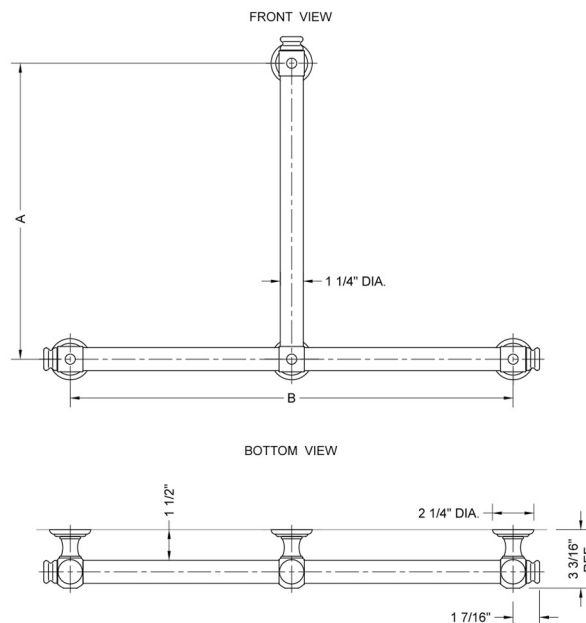

T60 Smooth with End Caps 24H x 24W T Grab Bar

Model #: T60-24H-24W-

FEATURES:

- ADA compliant when properly installed
- All brass construction, fully polished & plated
- All grab bars can be custom sized. Contact JACLO for pricing & availability
- Optional handshower sliders and toilet paper/wash cloth holders can be added only upon initial order
- Grab bars over 32" REQUIRE a middle post

SPECIFICATION DRAWING:

BRASS LUXURY GRAB BAR			
PART. #	DESCRIPTION	A H	B W
T60-24H-24W	CENTER TO CENTER	24"	24"
T60-24H-32W	CENTER TO CENTER	24"	32"
T60-32H-24W	CENTER TO CENTER	32"	24"
T60-32H-32W	CENTER TO CENTER	32"	32"