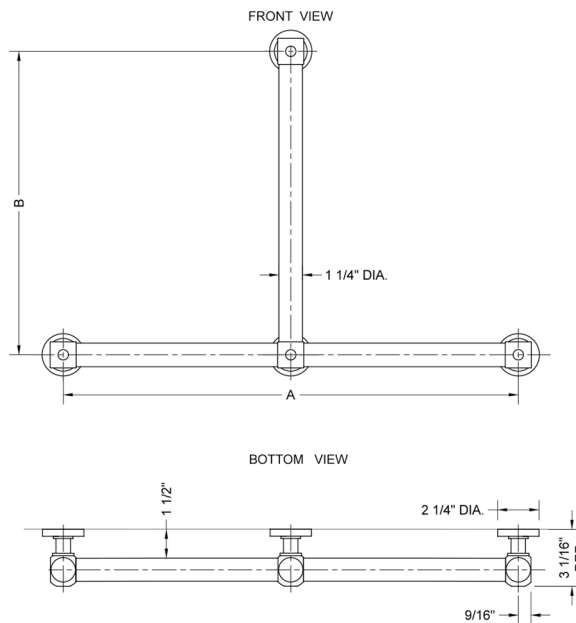

T70 Smooth Transitional 24H x 24W T Grab Bar

Model #: T70-24H-24W-

FEATURES:

- Structurally engineered 90° angle
- ADA compliant when properly installed
- Horizontal section can be used as towel bar
- Style options to complement all collections
- Optional handshower sliders can be added to either bar only upon initial order
- All grab bars can be custom sized. Contact JACLO for pricing & availability
- *Note GRAB BARS OVER 32" REQUIRE A MIDDLE POST
- NOT AVAILABLE in PG or SG. For large quantity orders, please contact hospitality@jaclo.com

SPECIFICATION DRAWING:

BRASS LUXURY GRAB BAR			
PART. #	DESCRIPTION	A H	B W
T70-24H-24W	CENTER TO CENTER	24"	24"
T70-24H-32W	CENTER TO CENTER	24"	32"
T70-32H-24W	CENTER TO CENTER	32"	24"
T70-32H-32W	CENTER TO CENTER	32"	32"