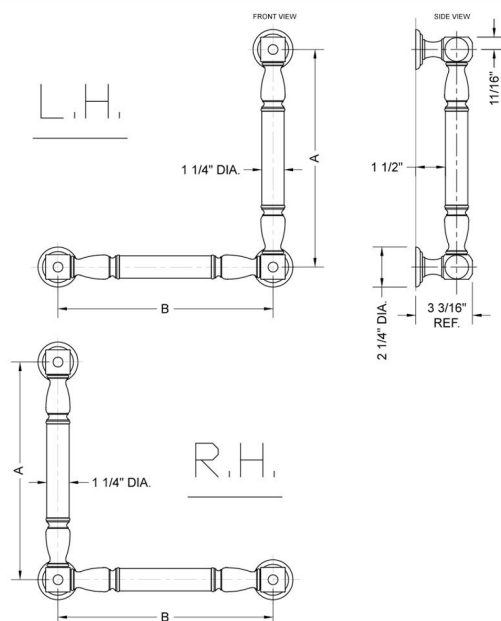

G20 32H x 24W 90° Left Hand Grab Bar

Model #: G20-32H-24W-LH-

FEATURES:

- Structurally engineered 90° angle
- ADA compliant when properly installed
- Horizontal section can be used as towel bar
- Style options to complement all collections
- Optional handshower sliders can be added to either bar only upon initial order
- All grab bars can be custom sized. Contact JACLO for pricing & availability
- Grab bars over 32" require middle post
- Grab bars 24" or longer are NOT AVAILABLE in PG or SG. For large quantity orders, please contact hospitality@jaclo.com

SPECIFICATION DRAWING:

BRASS LUXURY GRAB BAR			
PART. #	DESCRIPTION	A H	B W
G20-12H-12W	CENTER TO CENTER	12"	12"
G20-12H-16W	CENTER TO CENTER	12"	16"
G20-12H-24W	CENTER TO CENTER	12"	24"
G20-12H-32W	CENTER TO CENTER	12"	32"
G20-16H-12W	CENTER TO CENTER	16"	12"
G20-16H-16W	CENTER TO CENTER	16"	16"
G20-16H-24W	CENTER TO CENTER	16"	24"
G20-16H-32W	CENTER TO CENTER	16"	32"
G20-24H-12W	CENTER TO CENTER	24"	12"
G20-24H-16W	CENTER TO CENTER	24"	16"
G20-24H-24W	CENTER TO CENTER	24"	24"
G20-24H-32W	CENTER TO CENTER	24"	32"
G20-32H-12W	CENTER TO CENTER	32"	12"
G20-32H-16W	CENTER TO CENTER	32"	16"
G20-32H-24W	CENTER TO CENTER	32"	24"
G20-32H-32W	CENTER TO CENTER	32"	32"