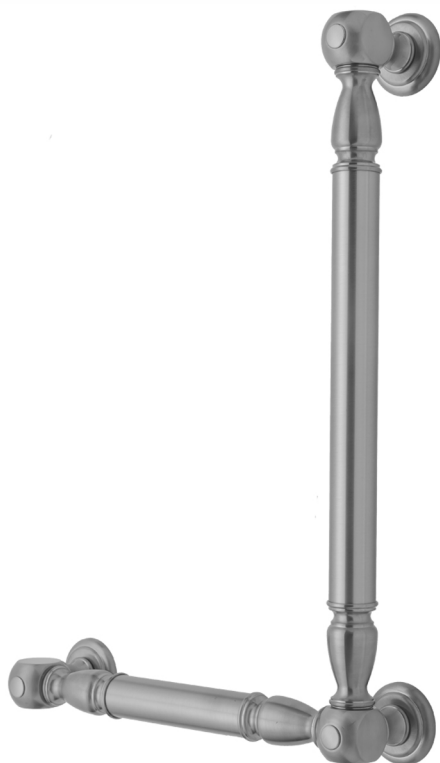

G20 32H x 24W 90° Left Hand Grab Bar

Model #: G20-32H-24W-LH-

FEATURES:

- Structurally engineered 90° angle
- ADA compliant when properly installed
- Horizontal section can be used as towel bar
- Style options to complement all collections
- Optional handshower sliders can be added to either bar only upon initial order
- All grab bars can be custom sized. Contact JACLO for pricing & availability
- Grab bars over 32" require middle post
- Grab bars 24" or longer are NOT AVAILABLE in PG or SG. For large quantity orders, please contact hospitality@jaclo.com

AVAILABLE FINISHES:

Polished Chrome (PCH)	Satin Chrome (SC)	Bronze Umber (BU)
Satin Nickel (SN)	Pewter (PEW)	Caramel Bronze (CB)
Polished Nickel (PN)	Antique Brass (AB)	Antique Copper (ACU)
Oil-Rubbed Bronze (ORB)	Polished Brass (PB)	Polished Copper (PCU)
Vintage Bronze (VB)	Satin Brass (SB)	Matte Black (MBK)
Black Nickel (BKN)	White (WH)	Unlacquered Brass (ULB)
Satin Cooper (SCU)	Almond (ALD)	Amber (AMB)
Azure Blue (AZB)	Coral (COR)	Mint Green (GRN)
Stone Grey (GRY)	Lilac (LAC)	Light Blue (LBL)
Limon (LIM)	Plum (PLM)	Pink (PNK)
Red (RED)	Graphite (GPH)	
Aged Unlacquered Brass (AUB)		

SPECIFICATION DRAWING:

BRASS LUXURY GRAB BAR			
PART. #	DESCRIPTION	A H	B W
G20-12H-12W	CENTER TO CENTER	12"	12"
G20-12H-16W	CENTER TO CENTER	12"	16"
G20-12H-24W	CENTER TO CENTER	12"	24"
G20-12H-32W	CENTER TO CENTER	12"	32"
G20-16H-12W	CENTER TO CENTER	16"	12"
G20-16H-16W	CENTER TO CENTER	16"	16"
G20-16H-24W	CENTER TO CENTER	16"	24"
G20-16H-32W	CENTER TO CENTER	16"	32"
G20-24H-12W	CENTER TO CENTER	24"	12"
G20-24H-16W	CENTER TO CENTER	24"	16"
G20-24H-24W	CENTER TO CENTER	24"	24"
G20-24H-32W	CENTER TO CENTER	24"	32"
G20-32H-12W	CENTER TO CENTER	32"	12"
G20-32H-16W	CENTER TO CENTER	32"	16"
G20-32H-24W	CENTER TO CENTER	32"	24"
G20-32H-32W	CENTER TO CENTER	32"	32"