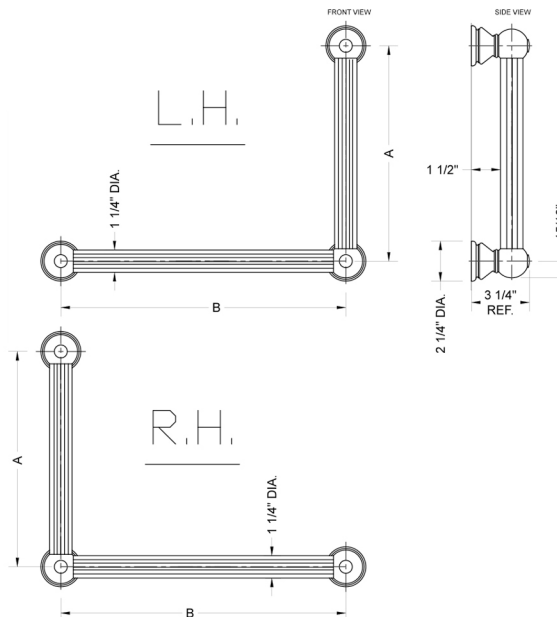

## G33 32H x 12W 90° Left Hand Grab Bar

Model #: G33-32H-12W-LH-

### FEATURES:

- Structurally engineered 90° angle
- ADA compliant when properly installed
- Horizontal section can be used as towel bar
- Style options to complement all collections
- Optional handshower sliders can be added to either bar only upon initial order
- All grab bars can be custom sized. Contact JACLO for pricing & availability
- Grab bars over 32" require middle post
- Grab bars 24" or longer are NOT AVAILABLE in PG or SG. For large quantity orders, please contact [hospitality@jaclo.com](mailto:hospitality@jaclo.com)

### SPECIFICATION DRAWING:

BRASS LUXURY GRAB BAR			
PART. #	DESCRIPTION	A H	B W
G33-12H-12W	CENTER TO CENTER	12"	12"
G33-12H-16W	CENTER TO CENTER	12"	16"
G33-12H-24W	CENTER TO CENTER	12"	24"
G33-12H-32W	CENTER TO CENTER	12"	32"
G33-16H-12W	CENTER TO CENTER	16"	12"
G33-16H-16W	CENTER TO CENTER	16"	16"
G33-16H-24W	CENTER TO CENTER	16"	24"
G33-16H-32W	CENTER TO CENTER	16"	32"
G33-24H-12W	CENTER TO CENTER	24"	12"
G33-24H-16W	CENTER TO CENTER	24"	16"
G33-24H-24W	CENTER TO CENTER	24"	24"
G33-24H-32W	CENTER TO CENTER	24"	32"
G33-32H-12W	CENTER TO CENTER	32"	12"
G33-32H-16W	CENTER TO CENTER	32"	16"
G33-32H-24W	CENTER TO CENTER	32"	24"
G33-32H-32W	CENTER TO CENTER	32"	32"