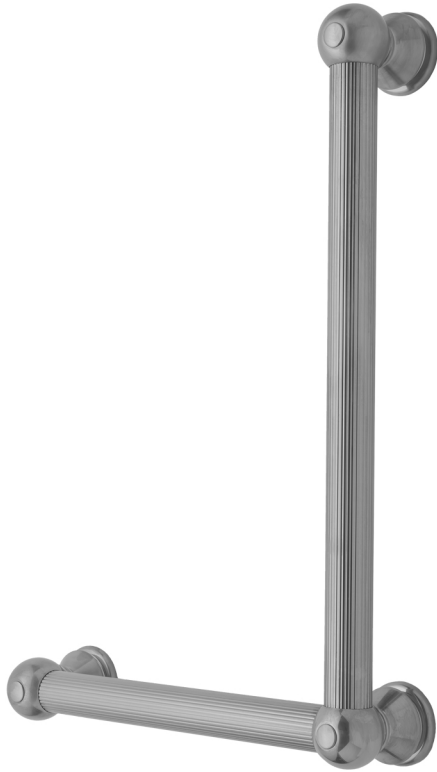

## G33 32H x 12W 90° Left Hand Grab Bar

Model #: G33-32H-12W-LH-

### FEATURES:

- Structurally engineered 90° angle
- ADA compliant when properly installed
- Horizontal section can be used as towel bar
- Style options to complement all collections
- Optional handshower sliders can be added to either bar only upon initial order
- All grab bars can be custom sized. Contact JACLO for pricing & availability
- Grab bars over 32" require middle post
- Grab bars 24" or longer are NOT AVAILABLE in PG or SG. For large quantity orders, please contact [hospitality@jaclo.com](mailto:hospitality@jaclo.com)

### AVAILABLE FINISHES:

Polished Chrome (PCH)	Satin Chrome (SC)	Bronze Umber (BU)
Satin Nickel (SN)	Pewter (PEW)	Caramel Bronze (CB)
Polished Nickel (PN)	Antique Brass (AB)	Antique Copper (ACU)
Oil-Rubbed Bronze (ORB)	Polished Brass (PB)	Polished Copper (PCU)
Vintage Bronze (VB)	Satin Brass (SB)	Matte Black (MBK)
Black Nickel (BKN)	White (WH)	Unlacquered Brass (ULB)
Satin Cooper (SCU)	Almond (ALD)	Amber (AMB)
Azure Blue (AZB)	Coral (COR)	Mint Green (GRN)
Stone Grey (GRY)	Lilac (LAC)	Light Blue (LBL)
Limon (LIM)	Plum (PLM)	Pink (PNK)
Red (RED)	Graphite (GPH)	
Aged Unlacquered Brass (AUB)		

### SPECIFICATION DRAWING:

BRASS LUXURY GRAB BAR			
PART. #	DESCRIPTION	A H	B W
G33-12H-12W	CENTER TO CENTER	12"	12"
G33-12H-16W	CENTER TO CENTER	12"	16"
G33-12H-24W	CENTER TO CENTER	12"	24"
G33-12H-32W	CENTER TO CENTER	12"	32"
G33-16H-12W	CENTER TO CENTER	16"	12"
G33-16H-16W	CENTER TO CENTER	16"	16"
G33-16H-24W	CENTER TO CENTER	16"	24"
G33-16H-32W	CENTER TO CENTER	16"	32"
G33-24H-12W	CENTER TO CENTER	24"	12"
G33-24H-16W	CENTER TO CENTER	24"	16"
G33-24H-24W	CENTER TO CENTER	24"	24"
G33-24H-32W	CENTER TO CENTER	24"	32"
G33-32H-12W	CENTER TO CENTER	32"	12"
G33-32H-16W	CENTER TO CENTER	32"	16"
G33-32H-24W	CENTER TO CENTER	32"	24"
G33-32H-32W	CENTER TO CENTER	32"	32"