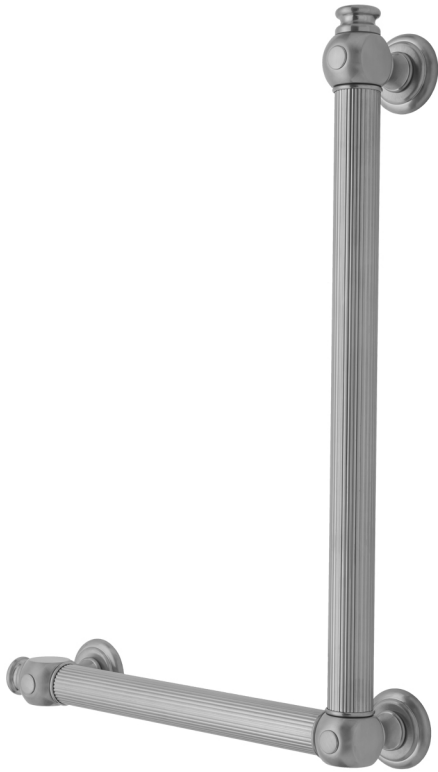

G61 32H x 12W 90° Left Hand Grab Bar

Model #: G61-32H-12W-LH-

FEATURES:

- Structurally engineered 90° angle
- ADA compliant when properly installed
- Horizontal section can be used as towel bar
- Style options to complement all collections
- Optional handshower sliders can be added to either bar only upon initial order
- All grab bars can be custom sized. Contact JACLO for pricing & availability
- Grab bars over 32" require middle post
- Grab bars 24" or longer are NOT AVAILABLE in PG or SG. For large quantity orders, please contact hospitality@jaclo.com

AVAILABLE FINISHES:

Polished Chrome (PCH)	Satin Chrome (SC)	Bronze Umber (BU)
Satin Nickel (SN)	Pewter (PEW)	Caramel Bronze (CB)
Polished Nickel (PN)	Antique Brass (AB)	Antique Copper (ACU)
Oil-Rubbed Bronze (ORB)	Polished Brass (PB)	Polished Copper (PCU)
Vintage Bronze (VB)	Satin Brass (SB)	Matte Black (MBK)
Black Nickel (BKN)	White (WH)	Unlacquered Brass (ULB)
Satin Cooper (SCU)	Almond (ALD)	Amber (AMB)
Azure Blue (AZB)	Coral (COR)	Mint Green (GRN)
Stone Grey (GRY)	Lilac (LAC)	Light Blue (LBL)
Limon (LIM)	Plum (PLM)	Pink (PNK)
Red (RED)	Graphite (GPH)	
Aged Unlacquered Brass (AUB)		

SPECIFICATION DRAWING:

BRASS LUXURY GRAB BAR			
PART. #	DESCRIPTION	A H	B W
G61-12H-12W	CENTER TO CENTER	12"	12"
G61-12H-16W	CENTER TO CENTER	12"	16"
G61-12H-24W	CENTER TO CENTER	12"	24"
G61-12H-32W	CENTER TO CENTER	12"	32"
G61-16H-12W	CENTER TO CENTER	16"	12"
G61-16H-16W	CENTER TO CENTER	16"	16"
G61-16H-24W	CENTER TO CENTER	16"	24"
G61-16H-32W	CENTER TO CENTER	16"	32"
G61-24H-12W	CENTER TO CENTER	24"	12"
G61-24H-16W	CENTER TO CENTER	24"	16"
G61-24H-24W	CENTER TO CENTER	24"	24"
G61-24H-32W	CENTER TO CENTER	24"	32"
G61-32H-12W	CENTER TO CENTER	32"	12"
G61-32H-16W	CENTER TO CENTER	32"	16"
G61-32H-24W	CENTER TO CENTER	32"	24"
G61-32H-32W	CENTER TO CENTER	32"	32"