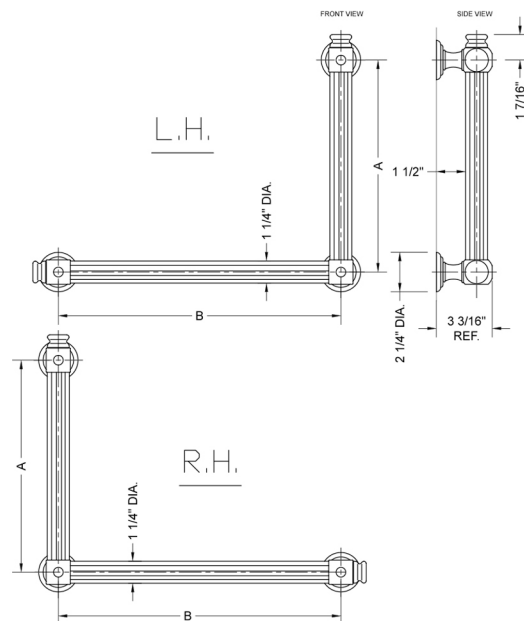

G61 32H x 12W 90° Left Hand Grab Bar

Model #: G61-32H-12W-LH-

FEATURES:

- Structurally engineered 90° angle
- ADA compliant when properly installed
- Horizontal section can be used as towel bar
- Style options to complement all collections
- Optional handshower sliders can be added to either bar only upon initial order
- All grab bars can be custom sized. Contact JACLO for pricing & availability
- Grab bars over 32" require middle post
- Grab bars 24" or longer are NOT AVAILABLE in PG or SG. For large quantity orders, please contact hospitality@jaclo.com

SPECIFICATION DRAWING:

BRASS LUXURY GRAB BAR			
PART. #	DESCRIPTION	A H	B W
G61-12H-12W	CENTER TO CENTER	12"	12"
G61-12H-16W	CENTER TO CENTER	12"	16"
G61-12H-24W	CENTER TO CENTER	12"	24"
G61-12H-32W	CENTER TO CENTER	12"	32"
G61-16H-12W	CENTER TO CENTER	16"	12"
G61-16H-16W	CENTER TO CENTER	16"	16"
G61-16H-24W	CENTER TO CENTER	16"	24"
G61-16H-32W	CENTER TO CENTER	16"	32"
G61-24H-12W	CENTER TO CENTER	24"	12"
G61-24H-16W	CENTER TO CENTER	24"	16"
G61-24H-24W	CENTER TO CENTER	24"	24"
G61-24H-32W	CENTER TO CENTER	24"	32"
G61-32H-12W	CENTER TO CENTER	32"	12"
G61-32H-16W	CENTER TO CENTER	32"	16"
G61-32H-24W	CENTER TO CENTER	32"	24"
G61-32H-32W	CENTER TO CENTER	32"	32"