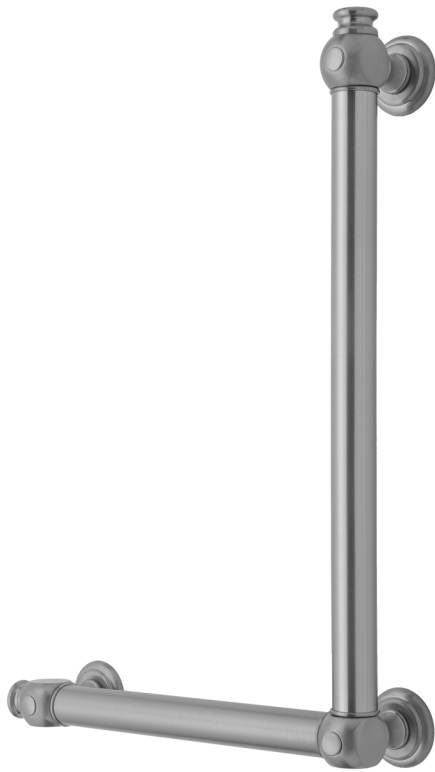

G60 32H x 12W 90° Left Hand Grab Bar

Model #: G60-32H-12W-LH-

FEATURES:

- Structurally engineered 90° angle
- ADA compliant when properly installed
- Horizontal section can be used as towel bar
- Style options to complement all collections
- Optional handshower sliders can be added to either bar only upon initial order
- All grab bars can be custom sized. Contact JACLO for pricing & availability
- Grab bars over 32" require middle post
- Grab bars 24" or longer are NOT AVAILABLE in PG or SG. For large quantity orders, please contact hospitality@jaclo.com

AVAILABLE FINISHES:

Polished Chrome (PCH)	Satin Chrome (SC)	Bronze Umber (BU)
Satin Nickel (SN)	Pewter (PEW)	Caramel Bronze (CB)
Polished Nickel (PN)	Antique Brass (AB)	Antique Copper (ACU)
Oil-Rubbed Bronze (ORB)	Polished Brass (PB)	Polished Copper (PCU)
Vintage Bronze (VB)	Satin Brass (SB)	Matte Black (MBK)
Black Nickel (BKN)	White (WH)	Unlacquered Brass (ULB)
Satin Cooper (SCU)	Almond (ALD)	Amber (AMB)
Azure Blue (AZB)	Coral (COR)	Mint Green (GRN)
Stone Grey (GRY)	Lilac (LAC)	Light Blue (LBL)
Limon (LIM)	Plum (PLM)	Pink (PNK)
Red (RED)	Graphite (GPH)	
Aged Unlacquered Brass (AUB)		

SPECIFICATION DRAWING:

BRASS LUXURY GRAB BAR			
PART. #	DESCRIPTION	A H	B W
G60-12H-12W	CENTER TO CENTER	12"	12"
G60-12H-16W	CENTER TO CENTER	12"	16"
G60-12H-24W	CENTER TO CENTER	12"	24"
G60-12H-32W	CENTER TO CENTER	12"	32"
G60-16H-12W	CENTER TO CENTER	16"	12"
G60-16H-16W	CENTER TO CENTER	16"	16"
G60-16H-24W	CENTER TO CENTER	16"	24"
G60-16H-32W	CENTER TO CENTER	16"	32"
G60-24H-12W	CENTER TO CENTER	24"	12"
G60-24H-16W	CENTER TO CENTER	24"	16"
G60-24H-24W	CENTER TO CENTER	24"	24"
G60-24H-32W	CENTER TO CENTER	24"	32"
G60-32H-12W	CENTER TO CENTER	32"	12"
G60-32H-16W	CENTER TO CENTER	32"	16"
G60-32H-24W	CENTER TO CENTER	32"	24"
G60-32H-32W	CENTER TO CENTER	32"	32"