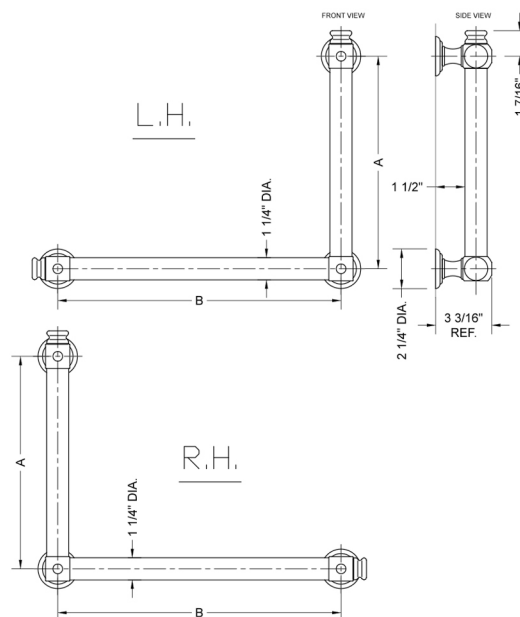

G60 32H x 12W 90° Left Hand Grab Bar

Model #: G60-32H-12W-LH-

FEATURES:

- Structurally engineered 90° angle
- ADA compliant when properly installed
- Horizontal section can be used as towel bar
- Style options to complement all collections
- Optional handshower sliders can be added to either bar only upon initial order
- All grab bars can be custom sized. Contact JACLO for pricing & availability
- Grab bars over 32" require middle post
- Grab bars 24" or longer are NOT AVAILABLE in PG or SG. For large quantity orders, please contact hospitality@jaclo.com

SPECIFICATION DRAWING:

BRASS LUXURY GRAB BAR			
PART. #	DESCRIPTION	A H	B W
G60-12H-12W	CENTER TO CENTER	12"	12"
G60-12H-16W	CENTER TO CENTER	12"	16"
G60-12H-24W	CENTER TO CENTER	12"	24"
G60-12H-32W	CENTER TO CENTER	12"	32"
G60-16H-12W	CENTER TO CENTER	16"	12"
G60-16H-16W	CENTER TO CENTER	16"	16"
G60-16H-24W	CENTER TO CENTER	16"	24"
G60-16H-32W	CENTER TO CENTER	16"	32"
G60-24H-12W	CENTER TO CENTER	24"	12"
G60-24H-16W	CENTER TO CENTER	24"	16"
G60-24H-24W	CENTER TO CENTER	24"	24"
G60-24H-32W	CENTER TO CENTER	24"	32"
G60-32H-12W	CENTER TO CENTER	32"	12"
G60-32H-16W	CENTER TO CENTER	32"	16"
G60-32H-24W	CENTER TO CENTER	32"	24"
G60-32H-32W	CENTER TO CENTER	32"	32"