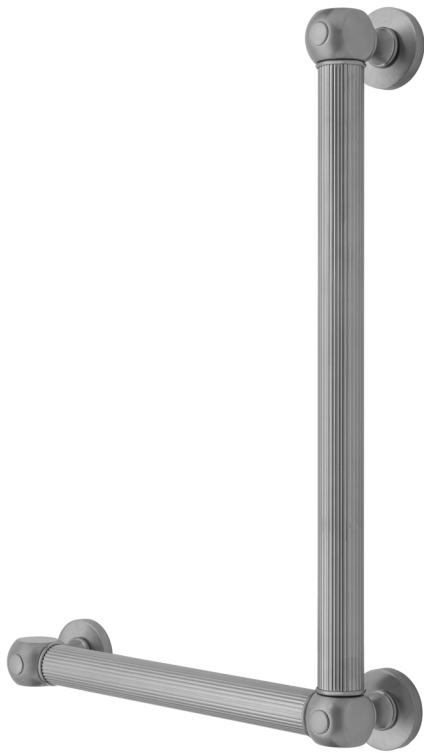

G71 32H x 12W 90° Left Hand Grab Bar

Model #: G71-32H-12W-LH-

FEATURES:

- Structurally engineered 90° angle
- ADA compliant when properly installed
- Horizontal section can be used as towel bar
- Style options to complement all collections
- Optional handshower sliders can be added to either bar only upon initial order
- All grab bars can be custom sized. Contact JACLO for pricing & availability
- Grab bars over 32" require middle post
- Grab bars 24" or longer are NOT AVAILABLE in PG or SG. For large quantity orders, please contact hospitality@jaclo.com

AVAILABLE FINISHES:

Polished Chrome (PCH)	Satin Chrome (SC)	Bronze Umber (BU)
Satin Nickel (SN)	Pewter (PEW)	Caramel Bronze (CB)
Polished Nickel (PN)	Antique Brass (AB)	Antique Copper (ACU)
Oil-Rubbed Bronze (ORB)	Polished Brass (PB)	Polished Copper (PCU)
Vintage Bronze (VB)	Satin Brass (SB)	Matte Black (MBK)
Black Nickel (BKN)	White (WH)	Unlacquered Brass (ULB)
Satin Cooper (SCU)	Almond (ALD)	Amber (AMB)
Azure Blue (AZB)	Coral (COR)	Mint Green (GRN)
Stone Grey (GRY)	Lilac (LAC)	Light Blue (LBL)
Limon (LIM)	Plum (PLM)	Pink (PNK)
Red (RED)	Graphite (GPH)	
Aged Unlacquered Brass (AUB)		

SPECIFICATION DRAWING:

BRASS LUXURY GRAB BAR			
PART. #	DESCRIPTION	A H	B W
G71-12H-12W	CENTER TO CENTER	12"	12"
G71-12H-16W	CENTER TO CENTER	12"	16"
G71-12H-24W	CENTER TO CENTER	12"	24"
G71-12H-32W	CENTER TO CENTER	12"	32"
G71-16H-12W	CENTER TO CENTER	16"	12"
G71-16H-16W	CENTER TO CENTER	16"	16"
G71-16H-24W	CENTER TO CENTER	16"	24"
G71-16H-32W	CENTER TO CENTER	16"	32"
G71-24H-12W	CENTER TO CENTER	24"	12"
G71-24H-16W	CENTER TO CENTER	24"	16"
G71-24H-24W	CENTER TO CENTER	24"	24"
G71-24H-32W	CENTER TO CENTER	24"	32"
G71-32H-12W	CENTER TO CENTER	32"	12"
G71-32H-16W	CENTER TO CENTER	32"	16"
G71-32H-24W	CENTER TO CENTER	32"	24"
G71-32H-32W	CENTER TO CENTER	32"	32"