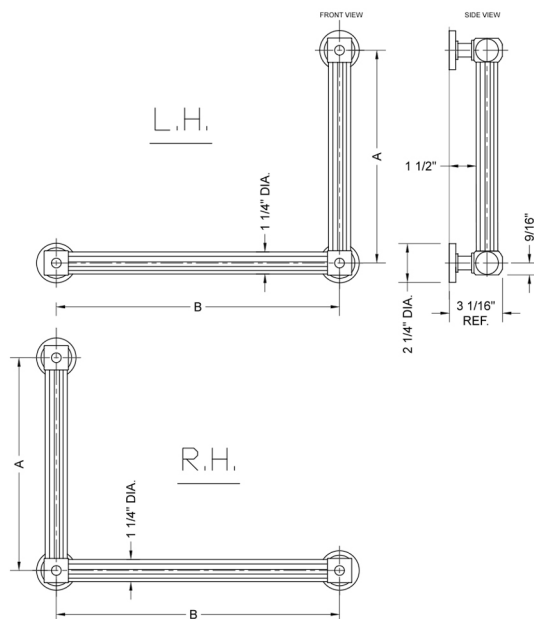

G71 32H x 12W 90° Left Hand Grab Bar

Model #: G71-32H-12W-LH-

FEATURES:

- Structurally engineered 90° angle
- ADA compliant when properly installed
- Horizontal section can be used as towel bar
- Style options to complement all collections
- Optional handshower sliders can be added to either bar only upon initial order
- All grab bars can be custom sized. Contact JACLO for pricing & availability
- Grab bars over 32" require middle post
- Grab bars 24" or longer are NOT AVAILABLE in PG or SG. For large quantity orders, please contact hospitality@jaclo.com

SPECIFICATION DRAWING:

BRASS LUXURY GRAB BAR			
PART. #	DESCRIPTION	A H	B W
G71-12H-12W	CENTER TO CENTER	12"	12"
G71-12H-16W	CENTER TO CENTER	12"	16"
G71-12H-24W	CENTER TO CENTER	12"	24"
G71-12H-32W	CENTER TO CENTER	12"	32"
G71-16H-12W	CENTER TO CENTER	16"	12"
G71-16H-16W	CENTER TO CENTER	16"	16"
G71-16H-24W	CENTER TO CENTER	16"	24"
G71-16H-32W	CENTER TO CENTER	16"	32"
G71-24H-12W	CENTER TO CENTER	24"	12"
G71-24H-16W	CENTER TO CENTER	24"	16"
G71-24H-24W	CENTER TO CENTER	24"	24"
G71-24H-32W	CENTER TO CENTER	24"	32"
G71-32H-12W	CENTER TO CENTER	32"	12"
G71-32H-16W	CENTER TO CENTER	32"	16"
G71-32H-24W	CENTER TO CENTER	32"	24"
G71-32H-32W	CENTER TO CENTER	32"	32"