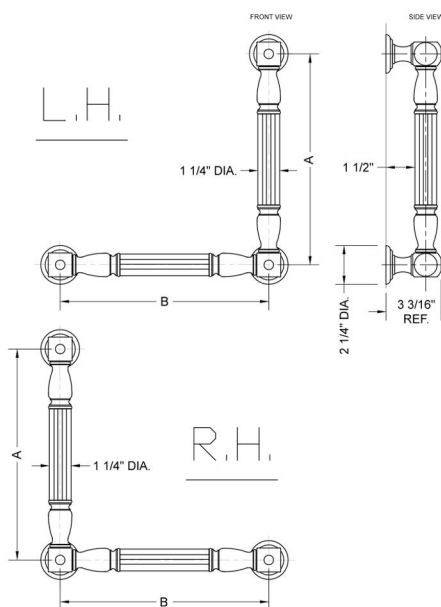

G21 24H x 32W 90° Left Hand Grab Bar

Model #: **G21-24H-32W-LH-**

FEATURES:

- Structurally engineered 90° angle
- ADA compliant when properly installed
- Horizontal section can be used as towel bar
- Style options to complement all collections
- Optional handshower sliders can be added to either bar only upon initial order
- All grab bars can be custom sized. Contact JACLO for pricing & availability
- Grab bars over 32" require middle post
- Grab bars 24" or longer are NOT AVAILABLE in PG or SG. For large quantity orders, please contact hospitality@jaclo.com

SPECIFICATION DRAWING:

BRASS LUXURY GRAB BAR			
PART. #	DESCRIPTION	A H	B W
G21-12H-12W	CENTER TO CENTER	12"	12"
G21-12H-16W	CENTER TO CENTER	12"	16"
G21-12H-24W	CENTER TO CENTER	12"	24"
G21-12H-32W	CENTER TO CENTER	12"	32"
G21-16H-12W	CENTER TO CENTER	16"	12"
G21-16H-16W	CENTER TO CENTER	16"	16"
G21-16H-24W	CENTER TO CENTER	16"	24"
G21-16H-32W	CENTER TO CENTER	16"	32"
G21-24H-12W	CENTER TO CENTER	24"	12"
G21-24H-16W	CENTER TO CENTER	24"	16"
G21-24H-24W	CENTER TO CENTER	24"	24"
G21-24H-32W	CENTER TO CENTER	24"	32"
G21-32H-12W	CENTER TO CENTER	32"	12"
G21-32H-16W	CENTER TO CENTER	32"	16"
G21-32H-24W	CENTER TO CENTER	32"	24"
G21-32H-32W	CENTER TO CENTER	32"	32"