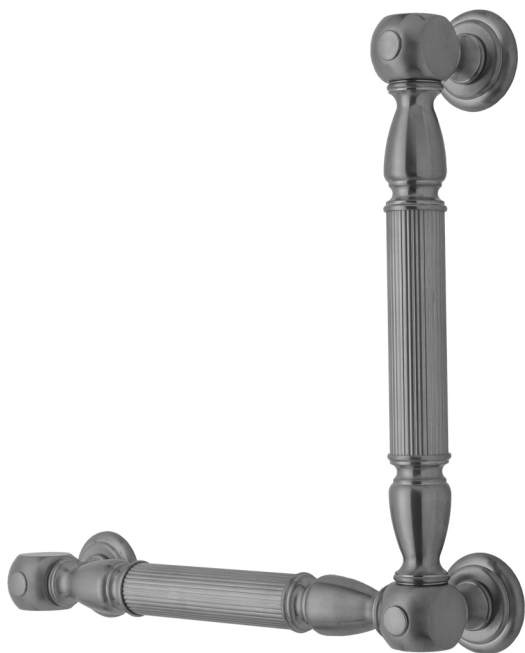

G21 24H x 32W 90° Left Hand Grab Bar

Model #: **G21-24H-32W-LH-**

FEATURES:

- Structurally engineered 90° angle
- ADA compliant when properly installed
- Horizontal section can be used as towel bar
- Style options to complement all collections
- Optional handshower sliders can be added to either bar only upon initial order
- All grab bars can be custom sized. Contact JACLO for pricing & availability
- Grab bars over 32" require middle post
- Grab bars 24" or longer are NOT AVAILABLE in PG or SG. For large quantity orders, please contact hospitality@jaclo.com

AVAILABLE FINISHES:

Polished Chrome (PCH)	Satin Chrome (SC)	Bronze Umber (BU)
Satin Nickel (SN)	Pewter (PEW)	Caramel Bronze (CB)
Polished Nickel (PN)	Antique Brass (AB)	Antique Copper (ACU)
Oil-Rubbed Bronze (ORB)	Polished Brass (PB)	Polished Copper (PCU)
Vintage Bronze (VB)	Satin Brass (SB)	Matte Black (MBK)
Black Nickel (BKN)	White (WH)	Unlacquered Brass (ULB)
Satin Cooper (SCU)	Almond (ALD)	Amber (AMB)
Azure Blue (AZB)	Coral (COR)	Mint Green (GRN)
Stone Grey (GRY)	Lilac (LAC)	Light Blue (LBL)
Limon (LIM)	Plum (PLM)	Pink (PNK)
Red (RED)	Graphite (GPH)	
Aged Unlacquered Brass (AUB)		

SPECIFICATION DRAWING:

BRASS LUXURY GRAB BAR			
PART. #	DESCRIPTION	A H	B W
G21-12H-12W	CENTER TO CENTER	12"	12"
G21-12H-16W	CENTER TO CENTER	12"	16"
G21-12H-24W	CENTER TO CENTER	12"	24"
G21-12H-32W	CENTER TO CENTER	12"	32"
G21-16H-12W	CENTER TO CENTER	16"	12"
G21-16H-16W	CENTER TO CENTER	16"	16"
G21-16H-24W	CENTER TO CENTER	16"	24"
G21-16H-32W	CENTER TO CENTER	16"	32"
G21-24H-12W	CENTER TO CENTER	24"	12"
G21-24H-16W	CENTER TO CENTER	24"	16"
G21-24H-24W	CENTER TO CENTER	24"	24"
G21-24H-32W	CENTER TO CENTER	24"	32"
G21-32H-12W	CENTER TO CENTER	32"	12"
G21-32H-16W	CENTER TO CENTER	32"	16"
G21-32H-24W	CENTER TO CENTER	32"	24"
G21-32H-32W	CENTER TO CENTER	32"	32"