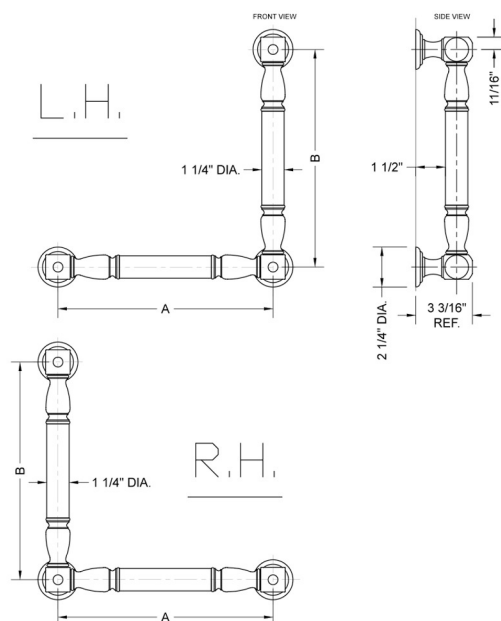

G20 24H x 32W 90° Left Hand Grab Bar

Model #: **G20-24H-32W-LH-**

FEATURES:

- ADA compliant when properly installed
- All brass construction, fully polished & plated
- All grab bars can be custom sized. Contact JACLO for pricing & availability
- Optional handshower sliders and toilet paper/wash cloth holders can be added only upon initial order
- Grab bars over 32" REQUIRE a middle post

SPECIFICATION DRAWING:

BRASS LUXURY GRAB BAR			
PART. #	DESCRIPTION	A H	B W
G20-12H-12W	CENTER TO CENTER	12"	12"
G20-12H-16W	CENTER TO CENTER	12"	16"
G20-12H-24W	CENTER TO CENTER	12"	24"
G20-12H-32W	CENTER TO CENTER	12"	32"
G20-16H-12W	CENTER TO CENTER	16"	12"
G20-16H-16W	CENTER TO CENTER	16"	16"
G20-16H-24W	CENTER TO CENTER	16"	24"
G20-16H-32W	CENTER TO CENTER	16"	32"
G20-24H-12W	CENTER TO CENTER	24"	12"
G20-24H-16W	CENTER TO CENTER	24"	16"
G20-24H-24W	CENTER TO CENTER	24"	24"
G20-24H-32W	CENTER TO CENTER	24"	32"
G20-32H-12W	CENTER TO CENTER	32"	12"
G20-32H-16W	CENTER TO CENTER	32"	16"
G20-32H-24W	CENTER TO CENTER	32"	24"
G20-32H-32W	CENTER TO CENTER	32"	32"