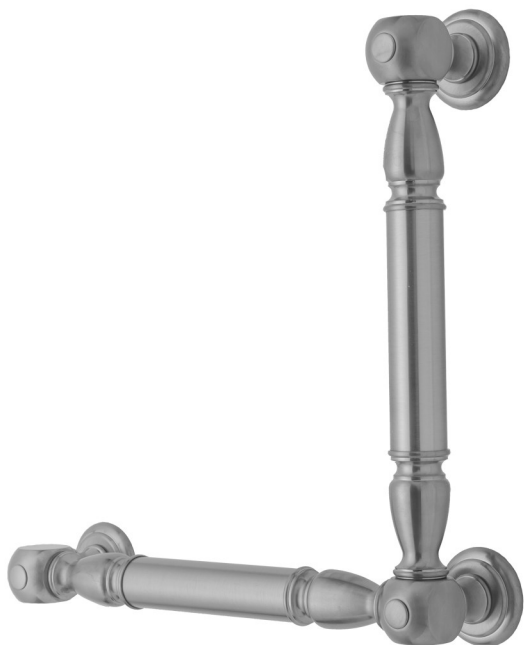

G20 24H x 32W 90° Left Hand Grab Bar

Model #: **G20-24H-32W-LH-**

FEATURES:

- ADA compliant when properly installed
- All brass construction, fully polished & plated
- All grab bars can be custom sized. Contact JACLO for pricing & availability
- Optional handshower sliders and toilet paper/wash cloth holders can be added only upon initial order
- Grab bars over 32" REQUIRE a middle post

AVAILABLE FINISHES:

Polished Chrome (PCH)	Satin Chrome (SC)	Bronze Umber (BU)
Satin Nickel (SN)	Pewter (PEW)	Caramel Bronze (CB)
Polished Nickel (PN)	Antique Brass (AB)	Antique Copper (ACU)
Oil-Rubbed Bronze (ORB)	Polished Brass (PB)	Polished Copper (PCU)
Vintage Bronze (VB)	Satin Brass (SB)	Matte Black (MBK)
Satin Gold (SG)	Polished Gold (PG)	Black Nickel (BKN)
White (WH)	Unlacquered Brass (ULB)	Satin Cooper (SCU)
Almond (ALD)	Amber (AMB)	Azure Blue (AZB)
Coral (COR)	Mint Green (GRN)	Stone Grey (GRY)
Lilac (LAC)	Light Blue (LBL)	Limon (LIM)
Plum (PLM)	Pink (PNK)	Red (RED)
Graphite (GPH)	Aged Unlacquered Brass (AUB)	

SPECIFICATION DRAWING:

BRASS LUXURY GRAB BAR			
PART. #	DESCRIPTION	A H	B W
G20-12H-12W	CENTER TO CENTER	12"	12"
G20-12H-16W	CENTER TO CENTER	12"	16"
G20-12H-24W	CENTER TO CENTER	12"	24"
G20-12H-32W	CENTER TO CENTER	12"	32"
G20-16H-12W	CENTER TO CENTER	16"	12"
G20-16H-16W	CENTER TO CENTER	16"	16"
G20-16H-24W	CENTER TO CENTER	16"	24"
G20-16H-32W	CENTER TO CENTER	16"	32"
G20-24H-12W	CENTER TO CENTER	24"	12"
G20-24H-16W	CENTER TO CENTER	24"	16"
G20-24H-24W	CENTER TO CENTER	24"	24"
G20-24H-32W	CENTER TO CENTER	24"	32"
G20-32H-12W	CENTER TO CENTER	32"	12"
G20-32H-16W	CENTER TO CENTER	32"	16"
G20-32H-24W	CENTER TO CENTER	32"	24"
G20-32H-32W	CENTER TO CENTER	32"	32"