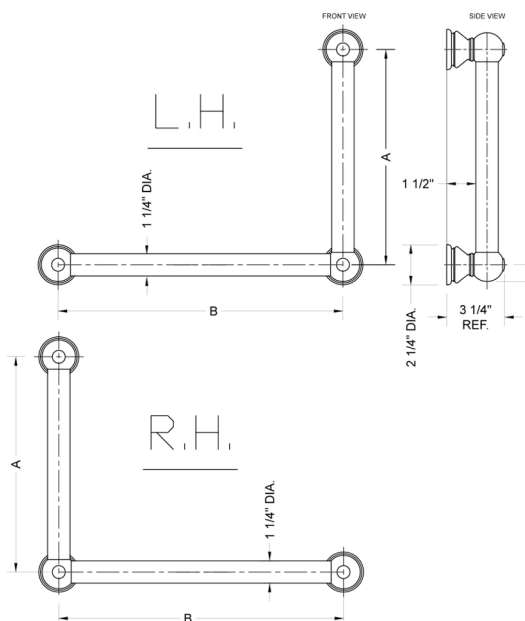

G30 24H x 32W 90° Left Hand Grab Bar

Model #: G30-24H-32W-LH-

FEATURES:

- Structurally engineered 90° angle
- ADA compliant when properly installed
- Horizontal section can be used as towel bar
- Style options to complement all collections
- Optional handshower sliders can be added to either bar only upon initial order
- All grab bars can be custom sized. Contact JACLO for pricing & availability
- Grab bars over 32" require middle post
- Grab bars 24" or longer are NOT AVAILABLE in PG or SG. For large quantity orders, please contact hospitality@jaclo.com

SPECIFICATION DRAWING:

BRASS LUXURY GRAB BAR			
PART. #	DESCRIPTION	A H	B W
G30-12H-12W	CENTER TO CENTER	12"	12"
G30-12H-16W	CENTER TO CENTER	12"	16"
G30-12H-24W	CENTER TO CENTER	12"	24"
G30-12H-32W	CENTER TO CENTER	12"	32"
G30-16H-12W	CENTER TO CENTER	16"	12"
G30-16H-16W	CENTER TO CENTER	16"	16"
G30-16H-24W	CENTER TO CENTER	16"	24"
G30-16H-32W	CENTER TO CENTER	16"	32"
G30-24H-12W	CENTER TO CENTER	24"	12"
G30-24H-16W	CENTER TO CENTER	24"	16"
G30-24H-24W	CENTER TO CENTER	24"	24"
G30-24H-32W	CENTER TO CENTER	24"	32"
G30-32H-12W	CENTER TO CENTER	32"	12"
G30-32H-16W	CENTER TO CENTER	32"	16"
G30-32H-24W	CENTER TO CENTER	32"	24"
G30-32H-32W	CENTER TO CENTER	32"	32"