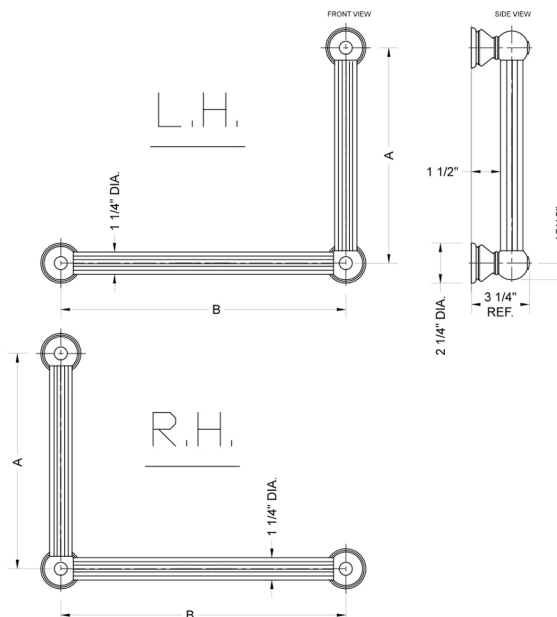

G33 24H x 32W 90° Left Hand Grab Bar

Model #: G33-24H-32W-LH-

FEATURES:

- Structurally engineered 90° angle
- ADA compliant when properly installed
- Horizontal section can be used as towel bar
- Style options to complement all collections
- Optional handshower sliders can be added to either bar only upon initial order
- All grab bars can be custom sized. Contact JACLO for pricing & availability
- Grab bars over 32" require middle post
- Grab bars 24" or longer are NOT AVAILABLE in PG or SG. For large quantity orders, please contact hospitality@jaclo.com

SPECIFICATION DRAWING:

BRASS LUXURY GRAB BAR			
PART. #	DESCRIPTION	A H	B W
G33-12H-12W	CENTER TO CENTER	12"	12"
G33-12H-16W	CENTER TO CENTER	12"	16"
G33-12H-24W	CENTER TO CENTER	12"	24"
G33-12H-32W	CENTER TO CENTER	12"	32"
G33-16H-12W	CENTER TO CENTER	16"	12"
G33-16H-16W	CENTER TO CENTER	16"	16"
G33-16H-24W	CENTER TO CENTER	16"	24"
G33-16H-32W	CENTER TO CENTER	16"	32"
G33-24H-12W	CENTER TO CENTER	24"	12"
G33-24H-16W	CENTER TO CENTER	24"	16"
G33-24H-24W	CENTER TO CENTER	24"	24"
G33-24H-32W	CENTER TO CENTER	24"	32"
G33-32H-12W	CENTER TO CENTER	32"	12"
G33-32H-16W	CENTER TO CENTER	32"	16"
G33-32H-24W	CENTER TO CENTER	32"	24"
G33-32H-32W	CENTER TO CENTER	32"	32"