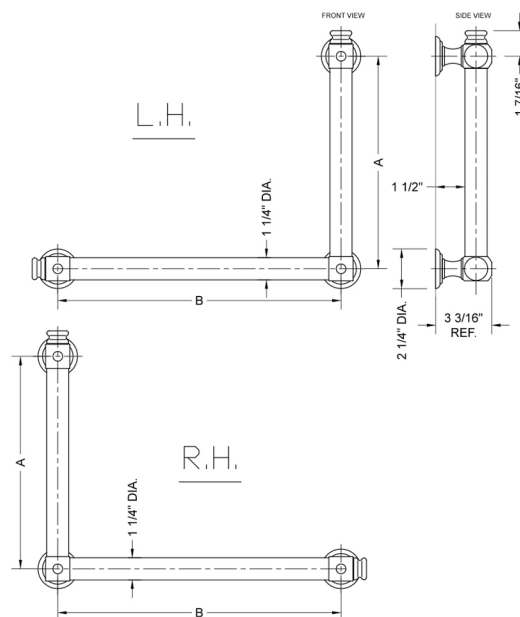

## G60 24H x 24W 90° Grab Bar

Model #: G60-24H-24W-

### FEATURES:

- Structurally engineered 90° angle
- ADA compliant when properly installed
- Horizontal section can be used as towel bar
- Style options to complement all collections
- Optional handshower sliders can be added to either bar only upon initial order
- All grab bars can be custom sized. Contact JACLO for pricing & availability
- Grab bars over 32" require middle post
- Grab bars 24" or longer are NOT AVAILABLE in PG or SG. For large quantity orders, please contact [hospitality@jaclo.com](mailto:hospitality@jaclo.com)

### SPECIFICATION DRAWING:

BRASS LUXURY GRAB BAR			
PART. #	DESCRIPTION	A H	B W
G60-12H-12W	CENTER TO CENTER	12"	12"
G60-12H-16W	CENTER TO CENTER	12"	16"
G60-12H-24W	CENTER TO CENTER	12"	24"
G60-12H-32W	CENTER TO CENTER	12"	32"
G60-16H-12W	CENTER TO CENTER	16"	12"
G60-16H-16W	CENTER TO CENTER	16"	16"
G60-16H-24W	CENTER TO CENTER	16"	24"
G60-16H-32W	CENTER TO CENTER	16"	32"
G60-24H-12W	CENTER TO CENTER	24"	12"
G60-24H-16W	CENTER TO CENTER	24"	16"
G60-24H-24W	CENTER TO CENTER	24"	24"
G60-24H-32W	CENTER TO CENTER	24"	32"
G60-32H-12W	CENTER TO CENTER	32"	12"
G60-32H-16W	CENTER TO CENTER	32"	16"
G60-32H-24W	CENTER TO CENTER	32"	24"
G60-32H-32W	CENTER TO CENTER	32"	32"