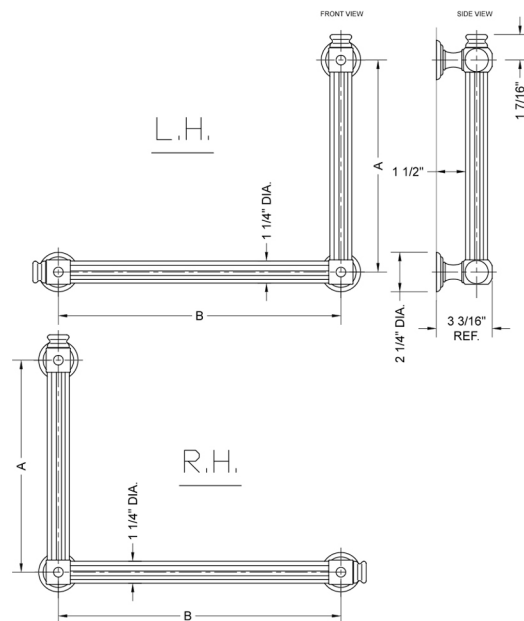

## G61 24H x 24W 90° Grab Bar

Model #: G61-24H-24W-

### FEATURES:

- Structurally engineered 90° angle
- ADA compliant when properly installed
- Horizontal section can be used as towel bar
- Style options to complement all collections
- Optional handshower sliders can be added to either bar only upon initial order
- All grab bars can be custom sized. Contact JACLO for pricing & availability
- Grab bars over 32" require middle post
- Grab bars 24" or longer are NOT AVAILABLE in PG or SG. For large quantity orders, please contact [hospitality@jaclo.com](mailto:hospitality@jaclo.com)

### SPECIFICATION DRAWING:

BRASS LUXURY GRAB BAR			
PART. #	DESCRIPTION	A H	B W
G61-12H-12W	CENTER TO CENTER	12"	12"
G61-12H-16W	CENTER TO CENTER	12"	16"
G61-12H-24W	CENTER TO CENTER	12"	24"
G61-12H-32W	CENTER TO CENTER	12"	32"
G61-16H-12W	CENTER TO CENTER	16"	12"
G61-16H-16W	CENTER TO CENTER	16"	16"
G61-16H-24W	CENTER TO CENTER	16"	24"
G61-16H-32W	CENTER TO CENTER	16"	32"
G61-24H-12W	CENTER TO CENTER	24"	12"
G61-24H-16W	CENTER TO CENTER	24"	16"
G61-24H-24W	CENTER TO CENTER	24"	24"
G61-24H-32W	CENTER TO CENTER	24"	32"
G61-32H-12W	CENTER TO CENTER	32"	12"
G61-32H-16W	CENTER TO CENTER	32"	16"
G61-32H-24W	CENTER TO CENTER	32"	24"
G61-32H-32W	CENTER TO CENTER	32"	32"