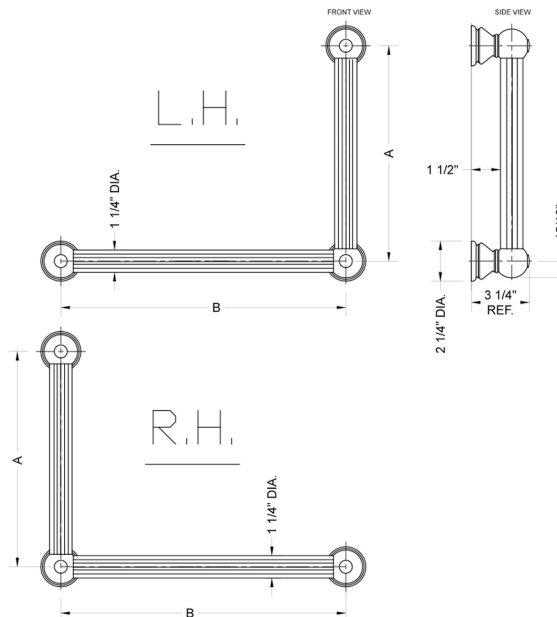

## G33 24H x 24W 90° Grab Bar

Model #: G33-24H-24W-

### FEATURES:

- Structurally engineered 90° angle
- ADA compliant when properly installed
- Horizontal section can be used as towel bar
- Style options to complement all collections
- Optional handshower sliders can be added to either bar only upon initial order
- All grab bars can be custom sized. Contact JACLO for pricing & availability
- Grab bars over 32" require middle post
- Grab bars 24" or longer are NOT AVAILABLE in PG or SG. For large quantity orders, please contact [hospitality@jaclo.com](mailto:hospitality@jaclo.com)

### SPECIFICATION DRAWING:

BRASS LUXURY GRAB BAR			
PART. #	DESCRIPTION	A H	B W
G33-12H-12W	CENTER TO CENTER	12"	12"
G33-12H-16W	CENTER TO CENTER	12"	16"
G33-12H-24W	CENTER TO CENTER	12"	24"
G33-12H-32W	CENTER TO CENTER	12"	32"
G33-16H-12W	CENTER TO CENTER	16"	12"
G33-16H-16W	CENTER TO CENTER	16"	16"
G33-16H-24W	CENTER TO CENTER	16"	24"
G33-16H-32W	CENTER TO CENTER	16"	32"
G33-24H-12W	CENTER TO CENTER	24"	12"
G33-24H-16W	CENTER TO CENTER	24"	16"
G33-24H-24W	CENTER TO CENTER	24"	24"
G33-24H-32W	CENTER TO CENTER	24"	32"
G33-32H-12W	CENTER TO CENTER	32"	12"
G33-32H-16W	CENTER TO CENTER	32"	16"
G33-32H-24W	CENTER TO CENTER	32"	24"
G33-32H-32W	CENTER TO CENTER	32"	32"