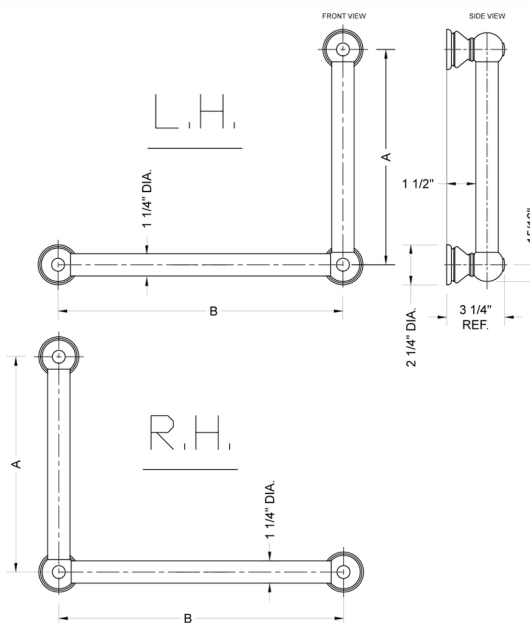

G30 24H x 24W 90° Grab Bar

Model #: G30-24H-24W-

FEATURES:

- Structurally engineered 90° angle
- ADA compliant when properly installed
- Horizontal section can be used as towel bar
- Style options to complement all collections
- Optional handshower sliders can be added to either bar only upon initial order
- All grab bars can be custom sized. Contact JACLO for pricing & availability
- Grab bars over 32" require middle post
- Grab bars 24" or longer are NOT AVAILABLE in PG or SG. For large quantity orders, please contact hospitality@jaclo.com

SPECIFICATION DRAWING:

| BRASS LUXURY GRAB BAR | | | |
|-----------------------|------------------|--------|--------|
| PART. # | DESCRIPTION | A H | B W |
| G30-12H-12W | CENTER TO CENTER | 12" | 12" |
| G30-12H-16W | CENTER TO CENTER | 12" | 16" |
| G30-12H-24W | CENTER TO CENTER | 12" | 24" |
| G30-12H-32W | CENTER TO CENTER | 12" | 32" |
| | | | |
| G30-16H-12W | CENTER TO CENTER | 16" | 12" |
| G30-16H-16W | CENTER TO CENTER | 16" | 16" |
| G30-16H-24W | CENTER TO CENTER | 16" | 24" |
| G30-16H-32W | CENTER TO CENTER | 16" | 32" |
| | | | |
| G30-24H-12W | CENTER TO CENTER | 24" | 12" |
| G30-24H-16W | CENTER TO CENTER | 24" | 16" |
| G30-24H-24W | CENTER TO CENTER | 24" | 24" |
| G30-24H-32W | CENTER TO CENTER | 24" | 32" |
| | | | |
| G30-32H-12W | CENTER TO CENTER | 32" | 12" |
| G30-32H-16W | CENTER TO CENTER | 32" | 16" |
| G30-32H-24W | CENTER TO CENTER | 32" | 24" |
| G30-32H-32W | CENTER TO CENTER | 32" | 32" |