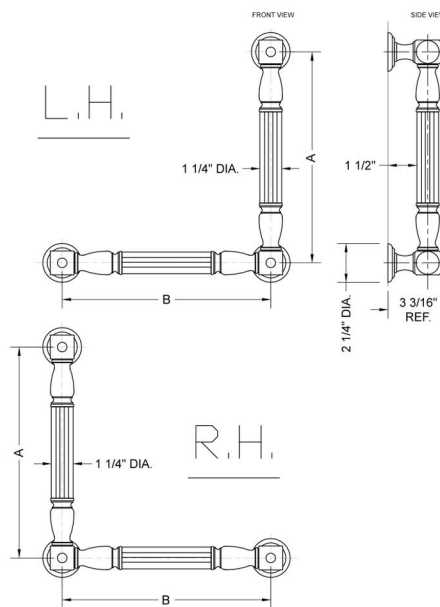

## G21 24H x 24W 90° Grab Bar

Model #: G21-24H-24W-

### FEATURES:

- Structurally engineered 90° angle
- ADA compliant when properly installed
- Horizontal section can be used as towel bar
- Style options to complement all collections
- Optional handshower sliders can be added to either bar only upon initial order
- All grab bars can be custom sized. Contact JACLO for pricing & availability
- Grab bars over 32" require middle post
- Grab bars 24" or longer are NOT AVAILABLE in PG or SG. For large quantity orders, please contact [hospitality@jaclo.com](mailto:hospitality@jaclo.com)

### SPECIFICATION DRAWING:

BRASS LUXURY GRAB BAR			
PART. #	DESCRIPTION	A H	B W
G21-12H-12W	CENTER TO CENTER	12"	12"
G21-12H-16W	CENTER TO CENTER	12"	16"
G21-12H-24W	CENTER TO CENTER	12"	24"
G21-12H-32W	CENTER TO CENTER	12"	32"
G21-16H-12W	CENTER TO CENTER	16"	12"
G21-16H-16W	CENTER TO CENTER	16"	16"
G21-16H-24W	CENTER TO CENTER	16"	24"
G21-16H-32W	CENTER TO CENTER	16"	32"
G21-24H-12W	CENTER TO CENTER	24"	12"
G21-24H-16W	CENTER TO CENTER	24"	16"
G21-24H-24W	CENTER TO CENTER	24"	24"
G21-24H-32W	CENTER TO CENTER	24"	32"
G21-32H-12W	CENTER TO CENTER	32"	12"
G21-32H-16W	CENTER TO CENTER	32"	16"
G21-32H-24W	CENTER TO CENTER	32"	24"
G21-32H-32W	CENTER TO CENTER	32"	32"