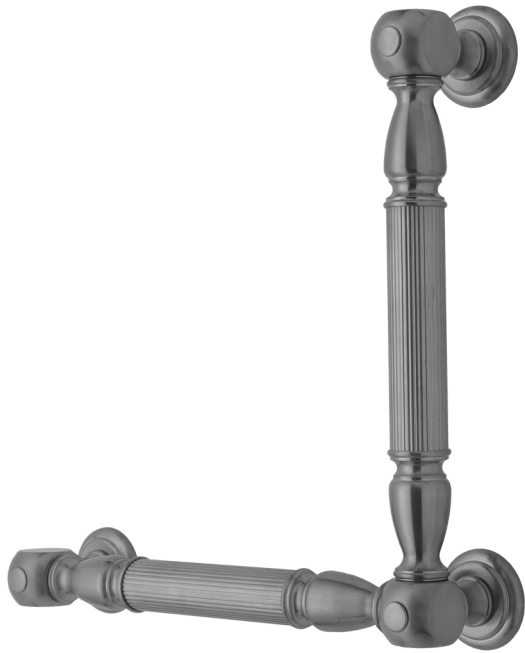

## G21 24H x 24W 90° Grab Bar

Model #: G21-24H-24W-

### FEATURES:

- Structurally engineered 90° angle
- ADA compliant when properly installed
- Horizontal section can be used as towel bar
- Style options to complement all collections
- Optional handshower sliders can be added to either bar only upon initial order
- All grab bars can be custom sized. Contact JACLO for pricing & availability
- Grab bars over 32" require middle post
- Grab bars 24" or longer are NOT AVAILABLE in PG or SG. For large quantity orders, please contact [hospitality@jaclo.com](mailto:hospitality@jaclo.com)

### AVAILABLE FINISHES:

Polished Chrome (PCH)	Satin Chrome (SC)	Bronze Umber (BU)
Satin Nickel (SN)	Pewter (PEW)	Caramel Bronze (CB)
Polished Nickel (PN)	Antique Brass (AB)	Antique Copper (ACU)
Oil-Rubbed Bronze (ORB)	Polished Brass (PB)	Polished Copper (PCU)
Vintage Bronze (VB)	Satin Brass (SB)	Matte Black (MBK)
Satin Gold (SG)	Polished Gold (PG)	Black Nickel (BKN)
White (WH)	Unlacquered Brass (ULB)	Satin Cooper (SCU)
Almond (ALD)	Amber (AMB)	Azure Blue (AZB)
Coral (COR)	Mint Green (GRN)	Stone Grey (GRY)
Lilac (LAC)	Light Blue (LBL)	Limon (LIM)
Plum (PLM)	Pink (PNK)	Red (RED)
Graphite (GPH)	Aged Unlacquered Brass (AUB)	

### SPECIFICATION DRAWING:

BRASS LUXURY GRAB BAR			
PART. #	DESCRIPTION	A H	B W
G21-12H-12W	CENTER TO CENTER	12"	12"
G21-12H-16W	CENTER TO CENTER	12"	16"
G21-12H-24W	CENTER TO CENTER	12"	24"
G21-12H-32W	CENTER TO CENTER	12"	32"
G21-16H-12W	CENTER TO CENTER	16"	12"
G21-16H-16W	CENTER TO CENTER	16"	16"
G21-16H-24W	CENTER TO CENTER	16"	24"
G21-16H-32W	CENTER TO CENTER	16"	32"
G21-24H-12W	CENTER TO CENTER	24"	12"
G21-24H-16W	CENTER TO CENTER	24"	16"
G21-24H-24W	CENTER TO CENTER	24"	24"
G21-24H-32W	CENTER TO CENTER	24"	32"
G21-32H-12W	CENTER TO CENTER	32"	12"
G21-32H-16W	CENTER TO CENTER	32"	16"
G21-32H-24W	CENTER TO CENTER	32"	24"
G21-32H-32W	CENTER TO CENTER	32"	32"