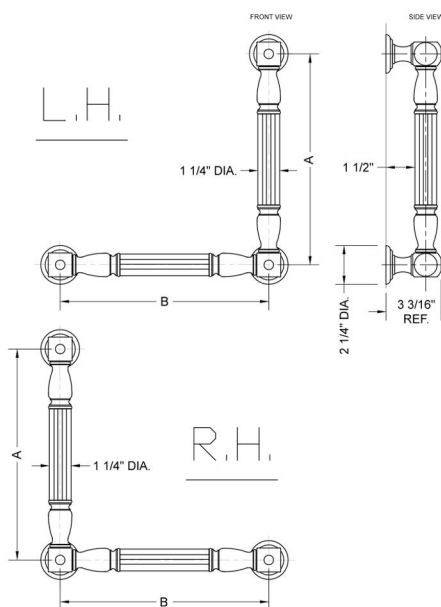

G21 24H x 16W 90° Left Hand Grab Bar

Model #: **G21-24H-16W-LH-**

FEATURES:

- Structurally engineered 90° angle
- ADA compliant when properly installed
- Horizontal section can be used as towel bar
- Style options to complement all collections
- Optional handshower sliders can be added to either bar only upon initial order
- All grab bars can be custom sized. Contact JACLO for pricing & availability
- Grab bars over 32" require middle post
- Grab bars 24" or longer are NOT AVAILABLE in PG or SG. For large quantity orders, please contact hospitality@jaclo.com

SPECIFICATION DRAWING:

BRASS LUXURY GRAB BAR			
PART. #	DESCRIPTION	A H	B W
G21-12H-12W	CENTER TO CENTER	12"	12"
G21-12H-16W	CENTER TO CENTER	12"	16"
G21-12H-24W	CENTER TO CENTER	12"	24"
G21-12H-32W	CENTER TO CENTER	12"	32"
G21-16H-12W	CENTER TO CENTER	16"	12"
G21-16H-16W	CENTER TO CENTER	16"	16"
G21-16H-24W	CENTER TO CENTER	16"	24"
G21-16H-32W	CENTER TO CENTER	16"	32"
G21-24H-12W	CENTER TO CENTER	24"	12"
G21-24H-16W	CENTER TO CENTER	24"	16"
G21-24H-24W	CENTER TO CENTER	24"	24"
G21-24H-32W	CENTER TO CENTER	24"	32"
G21-32H-12W	CENTER TO CENTER	32"	12"
G21-32H-16W	CENTER TO CENTER	32"	16"
G21-32H-24W	CENTER TO CENTER	32"	24"
G21-32H-32W	CENTER TO CENTER	32"	32"