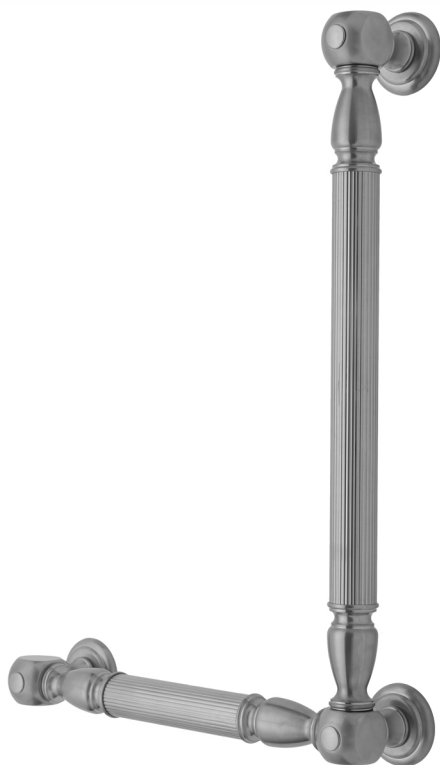

G21 24H x 16W 90° Left Hand Grab Bar

Model #: **G21-24H-16W-LH-**

FEATURES:

- Structurally engineered 90° angle
- ADA compliant when properly installed
- Horizontal section can be used as towel bar
- Style options to complement all collections
- Optional handshower sliders can be added to either bar only upon initial order
- All grab bars can be custom sized. Contact JACLO for pricing & availability
- Grab bars over 32" require middle post
- Grab bars 24" or longer are NOT AVAILABLE in PG or SG. For large quantity orders, please contact hospitality@jaclo.com

AVAILABLE FINISHES:

Polished Chrome (PCH)	Satin Chrome (SC)	Bronze Umber (BU)
Satin Nickel (SN)	Pewter (PEW)	Caramel Bronze (CB)
Polished Nickel (PN)	Antique Brass (AB)	Antique Copper (ACU)
Oil-Rubbed Bronze (ORB)	Polished Brass (PB)	Polished Copper (PCU)
Vintage Bronze (VB)	Satin Brass (SB)	Matte Black (MBK)
Satin Gold (SG)	Polished Gold (PG)	Black Nickel (BKN)
White (WH)	Unlacquered Brass (ULB)	Satin Cooper (SCU)
Almond (ALD)	Amber (AMB)	Azure Blue (AZB)
Coral (COR)	Mint Green (GRN)	Stone Grey (GRY)
Lilac (LAC)	Light Blue (LBL)	Limon (LIM)
Plum (PLM)	Pink (PNK)	Red (RED)
Graphite (GPH)	Aged Unlacquered Brass (AUB)	

SPECIFICATION DRAWING:

BRASS LUXURY GRAB BAR			
PART. #	DESCRIPTION	A H	B W
G21-12H-12W	CENTER TO CENTER	12"	12"
G21-12H-16W	CENTER TO CENTER	12"	16"
G21-12H-24W	CENTER TO CENTER	12"	24"
G21-12H-32W	CENTER TO CENTER	12"	32"
G21-16H-12W	CENTER TO CENTER	16"	12"
G21-16H-16W	CENTER TO CENTER	16"	16"
G21-16H-24W	CENTER TO CENTER	16"	24"
G21-16H-32W	CENTER TO CENTER	16"	32"
G21-24H-12W	CENTER TO CENTER	24"	12"
G21-24H-16W	CENTER TO CENTER	24"	16"
G21-24H-24W	CENTER TO CENTER	24"	24"
G21-24H-32W	CENTER TO CENTER	24"	32"
G21-32H-12W	CENTER TO CENTER	32"	12"
G21-32H-16W	CENTER TO CENTER	32"	16"
G21-32H-24W	CENTER TO CENTER	32"	24"
G21-32H-32W	CENTER TO CENTER	32"	32"