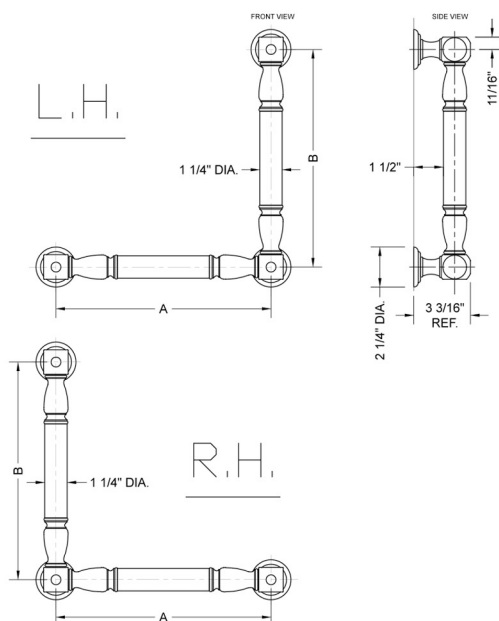

## G20 24H x 16W 90° Left Hand Grab Bar

Model #: **G20-24H-16W-LH-**

### FEATURES:

- ADA compliant when properly installed
- All brass construction, fully polished & plated
- All grab bars can be custom sized. Contact JACLO for pricing & availability
- Optional handshower sliders and toilet paper/wash cloth holders can be added only upon initial order
- Grab bars over 32" REQUIRE a middle post

### SPECIFICATION DRAWING:

BRASS LUXURY GRAB BAR			
PART. #	DESCRIPTION	A H	B W
G20-12H-12W	CENTER TO CENTER	12"	12"
G20-12H-16W	CENTER TO CENTER	12"	16"
G20-12H-24W	CENTER TO CENTER	12"	24"
G20-12H-32W	CENTER TO CENTER	12"	32"
G20-16H-12W	CENTER TO CENTER	16"	12"
G20-16H-16W	CENTER TO CENTER	16"	16"
G20-16H-24W	CENTER TO CENTER	16"	24"
G20-16H-32W	CENTER TO CENTER	16"	32"
G20-24H-12W	CENTER TO CENTER	24"	12"
G20-24H-16W	CENTER TO CENTER	24"	16"
G20-24H-24W	CENTER TO CENTER	24"	24"
G20-24H-32W	CENTER TO CENTER	24"	32"
G20-32H-12W	CENTER TO CENTER	32"	12"
G20-32H-16W	CENTER TO CENTER	32"	16"
G20-32H-24W	CENTER TO CENTER	32"	24"
G20-32H-32W	CENTER TO CENTER	32"	32"