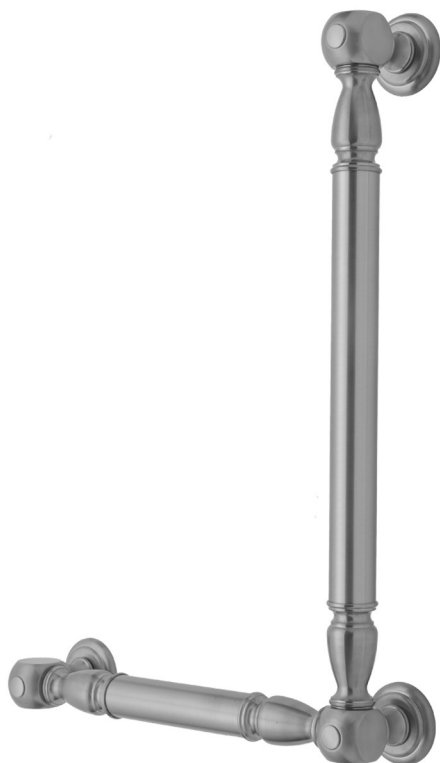

## G20 24H x 16W 90° Left Hand Grab Bar

Model #: **G20-24H-16W-LH-**

### FEATURES:

- ADA compliant when properly installed
- All brass construction, fully polished & plated
- All grab bars can be custom sized. Contact JACLO for pricing & availability
- Optional handshower sliders and toilet paper/wash cloth holders can be added only upon initial order
- Grab bars over 32" REQUIRE a middle post

### AVAILABLE FINISHES:

Polished Chrome (PCH)	Satin Chrome (SC)	Bronze Umber (BU)
Satin Nickel (SN)	Pewter (PEW)	Caramel Bronze (CB)
Polished Nickel (PN)	Antique Brass (AB)	Antique Copper (ACU)
Oil-Rubbed Bronze (ORB)	Polished Brass (PB)	Polished Copper (PCU)
Vintage Bronze (VB)	Satin Brass (SB)	Matte Black (MBK)
Satin Gold (SG)	Polished Gold (PG)	Black Nickel (BKN)
White (WH)	Unlacquered Brass (ULB)	Satin Cooper (SCU)
Almond (ALD)	Amber (AMB)	Azure Blue (AZB)
Coral (COR)	Mint Green (GRN)	Stone Grey (GRY)
Lilac (LAC)	Light Blue (LBL)	Limon (LIM)
Plum (PLM)	Pink (PNK)	Red (RED)
Graphite (GPH)	Aged Unlacquered Brass (AUB)	

### SPECIFICATION DRAWING:

BRASS LUXURY GRAB BAR			
PART. #	DESCRIPTION	A H	B W
G20-12H-12W	CENTER TO CENTER	12"	12"
G20-12H-16W	CENTER TO CENTER	12"	16"
G20-12H-24W	CENTER TO CENTER	12"	24"
G20-12H-32W	CENTER TO CENTER	12"	32"
G20-16H-12W	CENTER TO CENTER	16"	12"
G20-16H-16W	CENTER TO CENTER	16"	16"
G20-16H-24W	CENTER TO CENTER	16"	24"
G20-16H-32W	CENTER TO CENTER	16"	32"
G20-24H-12W	CENTER TO CENTER	24"	12"
G20-24H-16W	CENTER TO CENTER	24"	16"
G20-24H-24W	CENTER TO CENTER	24"	24"
G20-24H-32W	CENTER TO CENTER	24"	32"
G20-32H-12W	CENTER TO CENTER	32"	12"
G20-32H-16W	CENTER TO CENTER	32"	16"
G20-32H-24W	CENTER TO CENTER	32"	24"
G20-32H-32W	CENTER TO CENTER	32"	32"