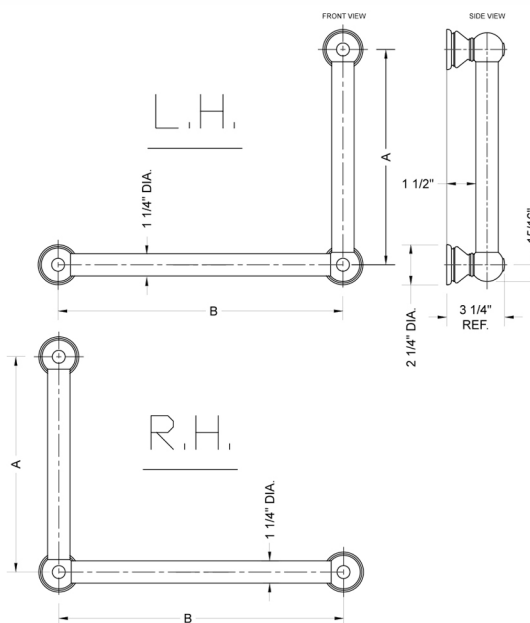

G30 24H x 16W 90° Left Hand Grab Bar

Model #: G30-24H-16W-LH-

FEATURES:

- Structurally engineered 90° angle
- ADA compliant when properly installed
- Horizontal section can be used as towel bar
- Style options to complement all collections
- Optional handshower sliders can be added to either bar only upon initial order
- All grab bars can be custom sized. Contact JACLO for pricing & availability
- Grab bars over 32" require middle post
- Grab bars 24" or longer are NOT AVAILABLE in PG or SG. For large quantity orders, please contact hospitality@jaclo.com

SPECIFICATION DRAWING:

BRASS LUXURY GRAB BAR			
PART. #	DESCRIPTION	A H	B W
G30-12H-12W	CENTER TO CENTER	12"	12"
G30-12H-16W	CENTER TO CENTER	12"	16"
G30-12H-24W	CENTER TO CENTER	12"	24"
G30-12H-32W	CENTER TO CENTER	12"	32"
G30-16H-12W	CENTER TO CENTER	16"	12"
G30-16H-16W	CENTER TO CENTER	16"	16"
G30-16H-24W	CENTER TO CENTER	16"	24"
G30-16H-32W	CENTER TO CENTER	16"	32"
G30-24H-12W	CENTER TO CENTER	24"	12"
G30-24H-16W	CENTER TO CENTER	24"	16"
G30-24H-24W	CENTER TO CENTER	24"	24"
G30-24H-32W	CENTER TO CENTER	24"	32"
G30-32H-12W	CENTER TO CENTER	32"	12"
G30-32H-16W	CENTER TO CENTER	32"	16"
G30-32H-24W	CENTER TO CENTER	32"	24"
G30-32H-32W	CENTER TO CENTER	32"	32"