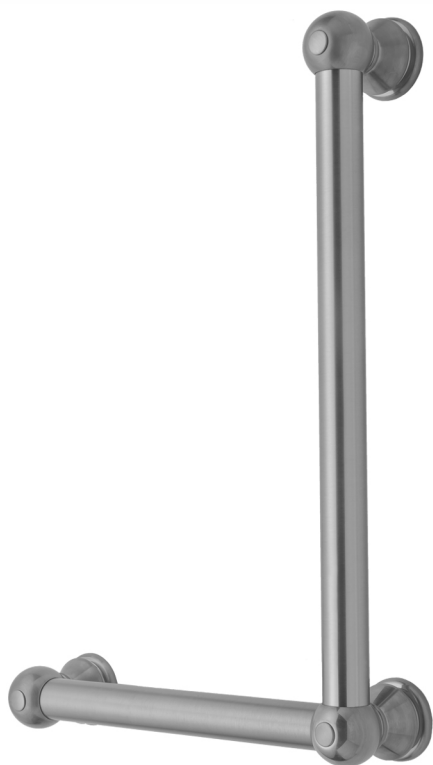

G30 24H x 16W 90° Left Hand Grab Bar

Model #: G30-24H-16W-LH-

FEATURES:

- Structurally engineered 90° angle
- ADA compliant when properly installed
- Horizontal section can be used as towel bar
- Style options to complement all collections
- Optional handshower sliders can be added to either bar only upon initial order
- All grab bars can be custom sized. Contact JACLO for pricing & availability
- Grab bars over 32" require middle post
- Grab bars 24" or longer are NOT AVAILABLE in PG or SG. For large quantity orders, please contact hospitality@jaclo.com

AVAILABLE FINISHES:

Polished Chrome (PCH)	Satin Chrome (SC)	Bronze Umber (BU)
Satin Nickel (SN)	Pewter (PEW)	Caramel Bronze (CB)
Polished Nickel (PN)	Antique Brass (AB)	Antique Copper (ACU)
Oil-Rubbed Bronze (ORB)	Polished Brass (PB)	Polished Copper (PCU)
Vintage Bronze (VB)	Satin Brass (SB)	Matte Black (MBK)
Satin Gold (SG)	Polished Gold (PG)	Black Nickel (BKN)
White (WH)	Unlacquered Brass (ULB)	Satin Cooper (SCU)
Almond (ALD)	Amber (AMB)	Azure Blue (AZB)
Coral (COR)	Mint Green (GRN)	Stone Grey (GRY)
Lilac (LAC)	Light Blue (LBL)	Limon (LIM)
Plum (PLM)	Pink (PNK)	Red (RED)
Graphite (GPH)	Aged Unlacquered Brass (AUB)	

SPECIFICATION DRAWING:

BRASS LUXURY GRAB BAR			
PART. #	DESCRIPTION	A H	B W
G30-12H-12W	CENTER TO CENTER	12"	12"
G30-12H-16W	CENTER TO CENTER	12"	16"
G30-12H-24W	CENTER TO CENTER	12"	24"
G30-12H-32W	CENTER TO CENTER	12"	32"
G30-16H-12W	CENTER TO CENTER	16"	12"
G30-16H-16W	CENTER TO CENTER	16"	16"
G30-16H-24W	CENTER TO CENTER	16"	24"
G30-16H-32W	CENTER TO CENTER	16"	32"
G30-24H-12W	CENTER TO CENTER	24"	12"
G30-24H-16W	CENTER TO CENTER	24"	16"
G30-24H-24W	CENTER TO CENTER	24"	24"
G30-24H-32W	CENTER TO CENTER	24"	32"
G30-32H-12W	CENTER TO CENTER	32"	12"
G30-32H-16W	CENTER TO CENTER	32"	16"
G30-32H-24W	CENTER TO CENTER	32"	24"
G30-32H-32W	CENTER TO CENTER	32"	32"