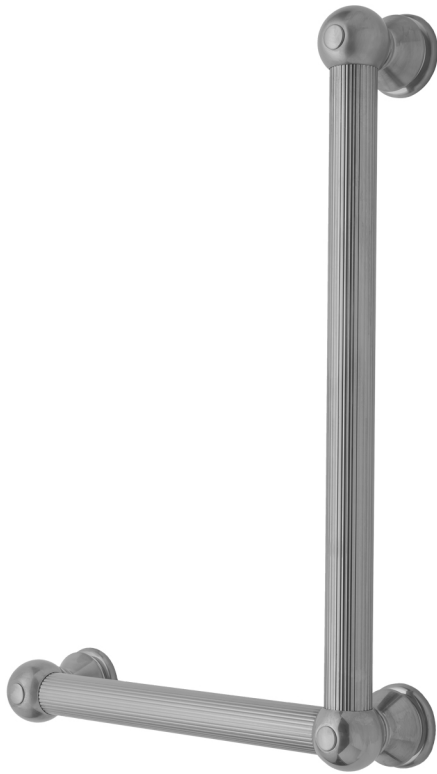

G33 24H x 16W 90° Left Hand Grab Bar

Model #: G33-24H-16W-LH-

FEATURES:

- Structurally engineered 90° angle
- ADA compliant when properly installed
- Horizontal section can be used as towel bar
- Style options to complement all collections
- Optional handshower sliders can be added to either bar only upon initial order
- All grab bars can be custom sized. Contact JACLO for pricing & availability
- Grab bars over 32" require middle post
- Grab bars 24" or longer are NOT AVAILABLE in PG or SG. For large quantity orders, please contact hospitality@jaclo.com

AVAILABLE FINISHES:

Polished Chrome (PCH)	Satin Chrome (SC)	Bronze Umber (BU)
Satin Nickel (SN)	Pewter (PEW)	Caramel Bronze (CB)
Polished Nickel (PN)	Antique Brass (AB)	Antique Copper (ACU)
Oil-Rubbed Bronze (ORB)	Polished Brass (PB)	Polished Copper (PCU)
Vintage Bronze (VB)	Satin Brass (SB)	Matte Black (MBK)
Satin Gold (SG)	Polished Gold (PG)	Black Nickel (BKN)
White (WH)	Unlacquered Brass (ULB)	Satin Cooper (SCU)
Almond (ALD)	Amber (AMB)	Azure Blue (AZB)
Coral (COR)	Mint Green (GRN)	Stone Grey (GRY)
Lilac (LAC)	Light Blue (LBL)	Limon (LIM)
Plum (PLM)	Pink (PNK)	Red (RED)
Graphite (GPH)	Aged Unlacquered Brass (AUB)	

SPECIFICATION DRAWING:

BRASS LUXURY GRAB BAR			
PART. #	DESCRIPTION	A H	B W
G33-12H-12W	CENTER TO CENTER	12"	12"
G33-12H-16W	CENTER TO CENTER	12"	16"
G33-12H-24W	CENTER TO CENTER	12"	24"
G33-12H-32W	CENTER TO CENTER	12"	32"
G33-16H-12W	CENTER TO CENTER	16"	12"
G33-16H-16W	CENTER TO CENTER	16"	16"
G33-16H-24W	CENTER TO CENTER	16"	24"
G33-16H-32W	CENTER TO CENTER	16"	32"
G33-24H-12W	CENTER TO CENTER	24"	12"
G33-24H-16W	CENTER TO CENTER	24"	16"
G33-24H-24W	CENTER TO CENTER	24"	24"
G33-24H-32W	CENTER TO CENTER	24"	32"
G33-32H-12W	CENTER TO CENTER	32"	12"
G33-32H-16W	CENTER TO CENTER	32"	16"
G33-32H-24W	CENTER TO CENTER	32"	24"
G33-32H-32W	CENTER TO CENTER	32"	32"