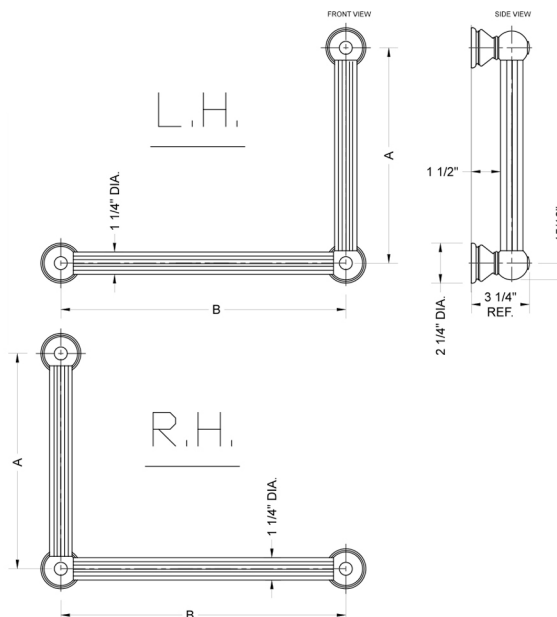

G33 24H x 16W 90° Left Hand Grab Bar

Model #: G33-24H-16W-LH-

FEATURES:

- Structurally engineered 90° angle
- ADA compliant when properly installed
- Horizontal section can be used as towel bar
- Style options to complement all collections
- Optional handshower sliders can be added to either bar only upon initial order
- All grab bars can be custom sized. Contact JACLO for pricing & availability
- Grab bars over 32" require middle post
- Grab bars 24" or longer are NOT AVAILABLE in PG or SG. For large quantity orders, please contact hospitality@jaclo.com

SPECIFICATION DRAWING:

BRASS LUXURY GRAB BAR			
PART. #	DESCRIPTION	A H	B W
G33-12H-12W	CENTER TO CENTER	12"	12"
G33-12H-16W	CENTER TO CENTER	12"	16"
G33-12H-24W	CENTER TO CENTER	12"	24"
G33-12H-32W	CENTER TO CENTER	12"	32"
G33-16H-12W	CENTER TO CENTER	16"	12"
G33-16H-16W	CENTER TO CENTER	16"	16"
G33-16H-24W	CENTER TO CENTER	16"	24"
G33-16H-32W	CENTER TO CENTER	16"	32"
G33-24H-12W	CENTER TO CENTER	24"	12"
G33-24H-16W	CENTER TO CENTER	24"	16"
G33-24H-24W	CENTER TO CENTER	24"	24"
G33-24H-32W	CENTER TO CENTER	24"	32"
G33-32H-12W	CENTER TO CENTER	32"	12"
G33-32H-16W	CENTER TO CENTER	32"	16"
G33-32H-24W	CENTER TO CENTER	32"	24"
G33-32H-32W	CENTER TO CENTER	32"	32"