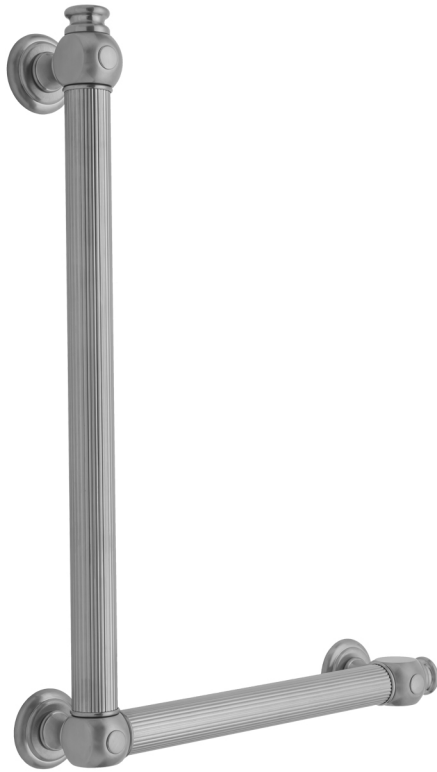

## G61 24H x 12W 90° Right Hand Grab Bar

Model #: G61-24H-12W-RH-

### FEATURES:

- Structurally engineered 90° angle
- ADA compliant when properly installed
- Horizontal section can be used as towel bar
- Style options to complement all collections
- Optional handshower sliders can be added to either bar only upon initial order
- All grab bars can be custom sized. Contact JACLO for pricing & availability
- Grab bars over 32" require middle post
- Grab bars 24" or longer are NOT AVAILABLE in PG or SG. For large quantity orders, please contact [hospitality@jaclo.com](mailto:hospitality@jaclo.com)

### AVAILABLE FINISHES:

Polished Chrome (PCH)	Satin Chrome (SC)	Bronze Umber (BU)
Satin Nickel (SN)	Pewter (PEW)	Caramel Bronze (CB)
Polished Nickel (PN)	Antique Brass (AB)	Antique Copper (ACU)
Oil-Rubbed Bronze (ORB)	Polished Brass (PB)	Polished Copper (PCU)
Vintage Bronze (VB)	Satin Brass (SB)	Matte Black (MBK)
Satin Gold (SG)	Polished Gold (PG)	Black Nickel (BKN)
White (WH)	Unlacquered Brass (ULB)	Satin Cooper (SCU)
Almond (ALD)	Amber (AMB)	Azure Blue (AZB)
Coral (COR)	Mint Green (GRN)	Stone Grey (GRY)
Lilac (LAC)	Light Blue (LBL)	Limon (LIM)
Plum (PLM)	Pink (PNK)	Red (RED)
Graphite (GPH)	Aged Unlacquered Brass (AUB)	

### SPECIFICATION DRAWING:

BRASS LUXURY GRAB BAR			
PART. #	DESCRIPTION	A H	B W
G61-12H-12W	CENTER TO CENTER	12"	12"
G61-12H-16W	CENTER TO CENTER	12"	16"
G61-12H-24W	CENTER TO CENTER	12"	24"
G61-12H-32W	CENTER TO CENTER	12"	32"
G61-16H-12W	CENTER TO CENTER	16"	12"
G61-16H-16W	CENTER TO CENTER	16"	16"
G61-16H-24W	CENTER TO CENTER	16"	24"
G61-16H-32W	CENTER TO CENTER	16"	32"
G61-24H-12W	CENTER TO CENTER	24"	12"
G61-24H-16W	CENTER TO CENTER	24"	16"
G61-24H-24W	CENTER TO CENTER	24"	24"
G61-24H-32W	CENTER TO CENTER	24"	32"
G61-32H-12W	CENTER TO CENTER	32"	12"
G61-32H-16W	CENTER TO CENTER	32"	16"
G61-32H-24W	CENTER TO CENTER	32"	24"
G61-32H-32W	CENTER TO CENTER	32"	32"