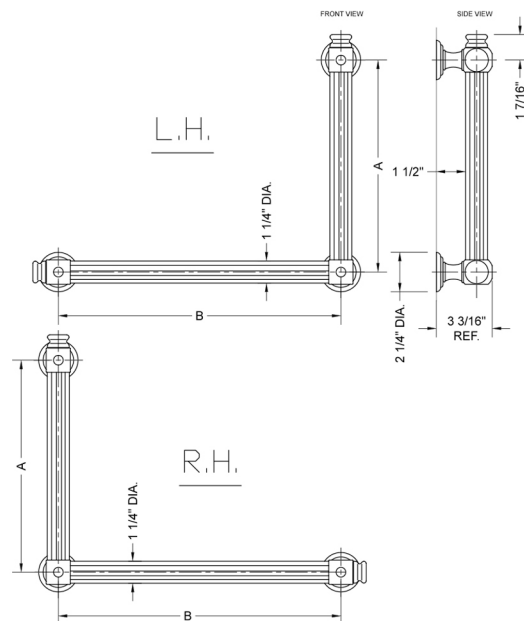

## G61 24H x 12W 90° Right Hand Grab Bar

Model #: G61-24H-12W-RH-

### FEATURES:

- Structurally engineered 90° angle
- ADA compliant when properly installed
- Horizontal section can be used as towel bar
- Style options to complement all collections
- Optional handshower sliders can be added to either bar only upon initial order
- All grab bars can be custom sized. Contact JACLO for pricing & availability
- Grab bars over 32" require middle post
- Grab bars 24" or longer are NOT AVAILABLE in PG or SG. For large quantity orders, please contact [hospitality@jaclo.com](mailto:hospitality@jaclo.com)

### SPECIFICATION DRAWING:

BRASS LUXURY GRAB BAR			
PART. #	DESCRIPTION	A H	B W
G61-12H-12W	CENTER TO CENTER	12"	12"
G61-12H-16W	CENTER TO CENTER	12"	16"
G61-12H-24W	CENTER TO CENTER	12"	24"
G61-12H-32W	CENTER TO CENTER	12"	32"
G61-16H-12W	CENTER TO CENTER	16"	12"
G61-16H-16W	CENTER TO CENTER	16"	16"
G61-16H-24W	CENTER TO CENTER	16"	24"
G61-16H-32W	CENTER TO CENTER	16"	32"
G61-24H-12W	CENTER TO CENTER	24"	12"
G61-24H-16W	CENTER TO CENTER	24"	16"
G61-24H-24W	CENTER TO CENTER	24"	24"
G61-24H-32W	CENTER TO CENTER	24"	32"
G61-32H-12W	CENTER TO CENTER	32"	12"
G61-32H-16W	CENTER TO CENTER	32"	16"
G61-32H-24W	CENTER TO CENTER	32"	24"
G61-32H-32W	CENTER TO CENTER	32"	32"