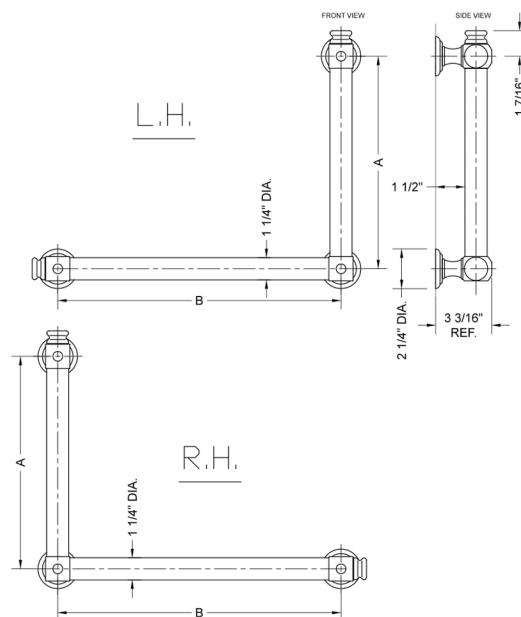

G60 24H x 16W 90° Left Hand Grab Bar

Model #: G60-24H-16W-LH-

FEATURES:

- Structurally engineered 90° angle
- ADA compliant when properly installed
- Horizontal section can be used as towel bar
- Style options to complement all collections
- Optional handshower sliders can be added to either bar only upon initial order
- All grab bars can be custom sized. Contact JACLO for pricing & availability
- Grab bars over 32" require middle post
- Grab bars 24" or longer are NOT AVAILABLE in PG or SG. For large quantity orders, please contact hospitality@jaclo.com

SPECIFICATION DRAWING:

BRASS LUXURY GRAB BAR			
PART. #	DESCRIPTION	A H	B W
G60-12H-12W	CENTER TO CENTER	12"	12"
G60-12H-16W	CENTER TO CENTER	12"	16"
G60-12H-24W	CENTER TO CENTER	12"	24"
G60-12H-32W	CENTER TO CENTER	12"	32"
G60-16H-12W	CENTER TO CENTER	16"	12"
G60-16H-16W	CENTER TO CENTER	16"	16"
G60-16H-24W	CENTER TO CENTER	16"	24"
G60-16H-32W	CENTER TO CENTER	16"	32"
G60-24H-12W	CENTER TO CENTER	24"	12"
G60-24H-16W	CENTER TO CENTER	24"	16"
G60-24H-24W	CENTER TO CENTER	24"	24"
G60-24H-32W	CENTER TO CENTER	24"	32"
G60-32H-12W	CENTER TO CENTER	32"	12"
G60-32H-16W	CENTER TO CENTER	32"	16"
G60-32H-24W	CENTER TO CENTER	32"	24"
G60-32H-32W	CENTER TO CENTER	32"	32"