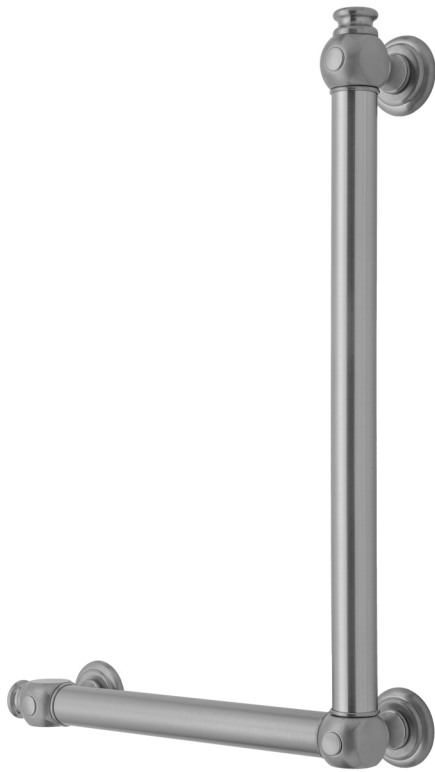

G60 24H x 16W 90° Left Hand Grab Bar

Model #: G60-24H-16W-LH-

FEATURES:

- Structurally engineered 90° angle
- ADA compliant when properly installed
- Horizontal section can be used as towel bar
- Style options to complement all collections
- Optional handshower sliders can be added to either bar only upon initial order
- All grab bars can be custom sized. Contact JACLO for pricing & availability
- Grab bars over 32" require middle post
- Grab bars 24" or longer are NOT AVAILABLE in PG or SG. For large quantity orders, please contact hospitality@jaclo.com

AVAILABLE FINISHES:

Polished Chrome (PCH)	Satin Chrome (SC)	Bronze Umber (BU)
Satin Nickel (SN)	Pewter (PEW)	Caramel Bronze (CB)
Polished Nickel (PN)	Antique Brass (AB)	Antique Copper (ACU)
Oil-Rubbed Bronze (ORB)	Polished Brass (PB)	Polished Copper (PCU)
Vintage Bronze (VB)	Satin Brass (SB)	Matte Black (MBK)
Satin Gold (SG)	Polished Gold (PG)	Black Nickel (BKN)
White (WH)	Unlacquered Brass (ULB)	Satin Cooper (SCU)
Almond (ALD)	Amber (AMB)	Azure Blue (AZB)
Coral (COR)	Mint Green (GRN)	Stone Grey (GRY)
Lilac (LAC)	Light Blue (LBL)	Limon (LIM)
Plum (PLM)	Pink (PNK)	Red (RED)
Graphite (GPH)	Aged Unlacquered Brass (AUB)	

SPECIFICATION DRAWING:

BRASS LUXURY GRAB BAR			
PART. #	DESCRIPTION	A H	B W
G60-12H-12W	CENTER TO CENTER	12"	12"
G60-12H-16W	CENTER TO CENTER	12"	16"
G60-12H-24W	CENTER TO CENTER	12"	24"
G60-12H-32W	CENTER TO CENTER	12"	32"
G60-16H-12W	CENTER TO CENTER	16"	12"
G60-16H-16W	CENTER TO CENTER	16"	16"
G60-16H-24W	CENTER TO CENTER	16"	24"
G60-16H-32W	CENTER TO CENTER	16"	32"
G60-24H-12W	CENTER TO CENTER	24"	12"
G60-24H-16W	CENTER TO CENTER	24"	16"
G60-24H-24W	CENTER TO CENTER	24"	24"
G60-24H-32W	CENTER TO CENTER	24"	32"
G60-32H-12W	CENTER TO CENTER	32"	12"
G60-32H-16W	CENTER TO CENTER	32"	16"
G60-32H-24W	CENTER TO CENTER	32"	24"
G60-32H-32W	CENTER TO CENTER	32"	32"